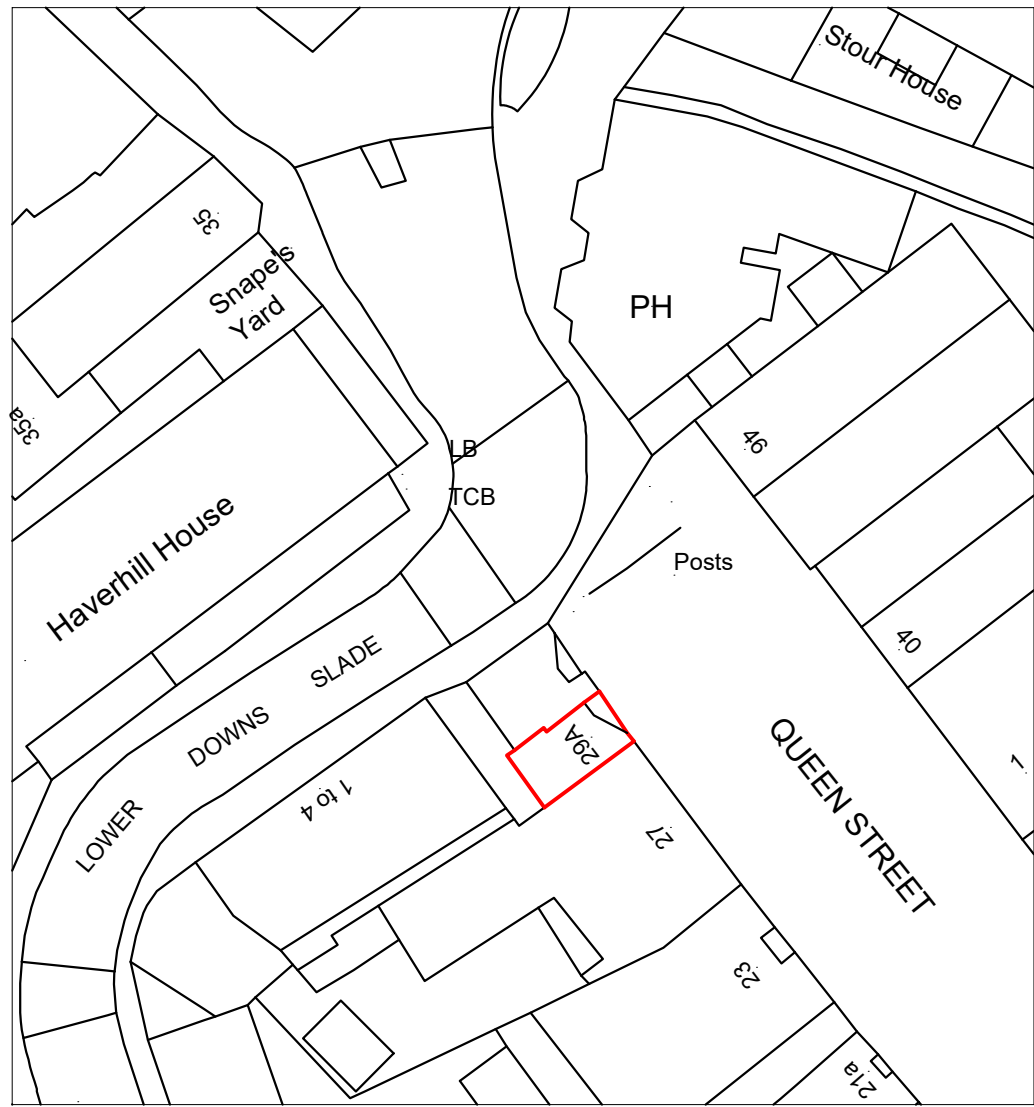

245800m

245700m

245600m

**BLOCK PLAN**

Scale: 1/500

?Crown Copyright and database rights 2023 OS Licence no. AC0000849896

**SITE LOCATION**

Scale: 1/1250