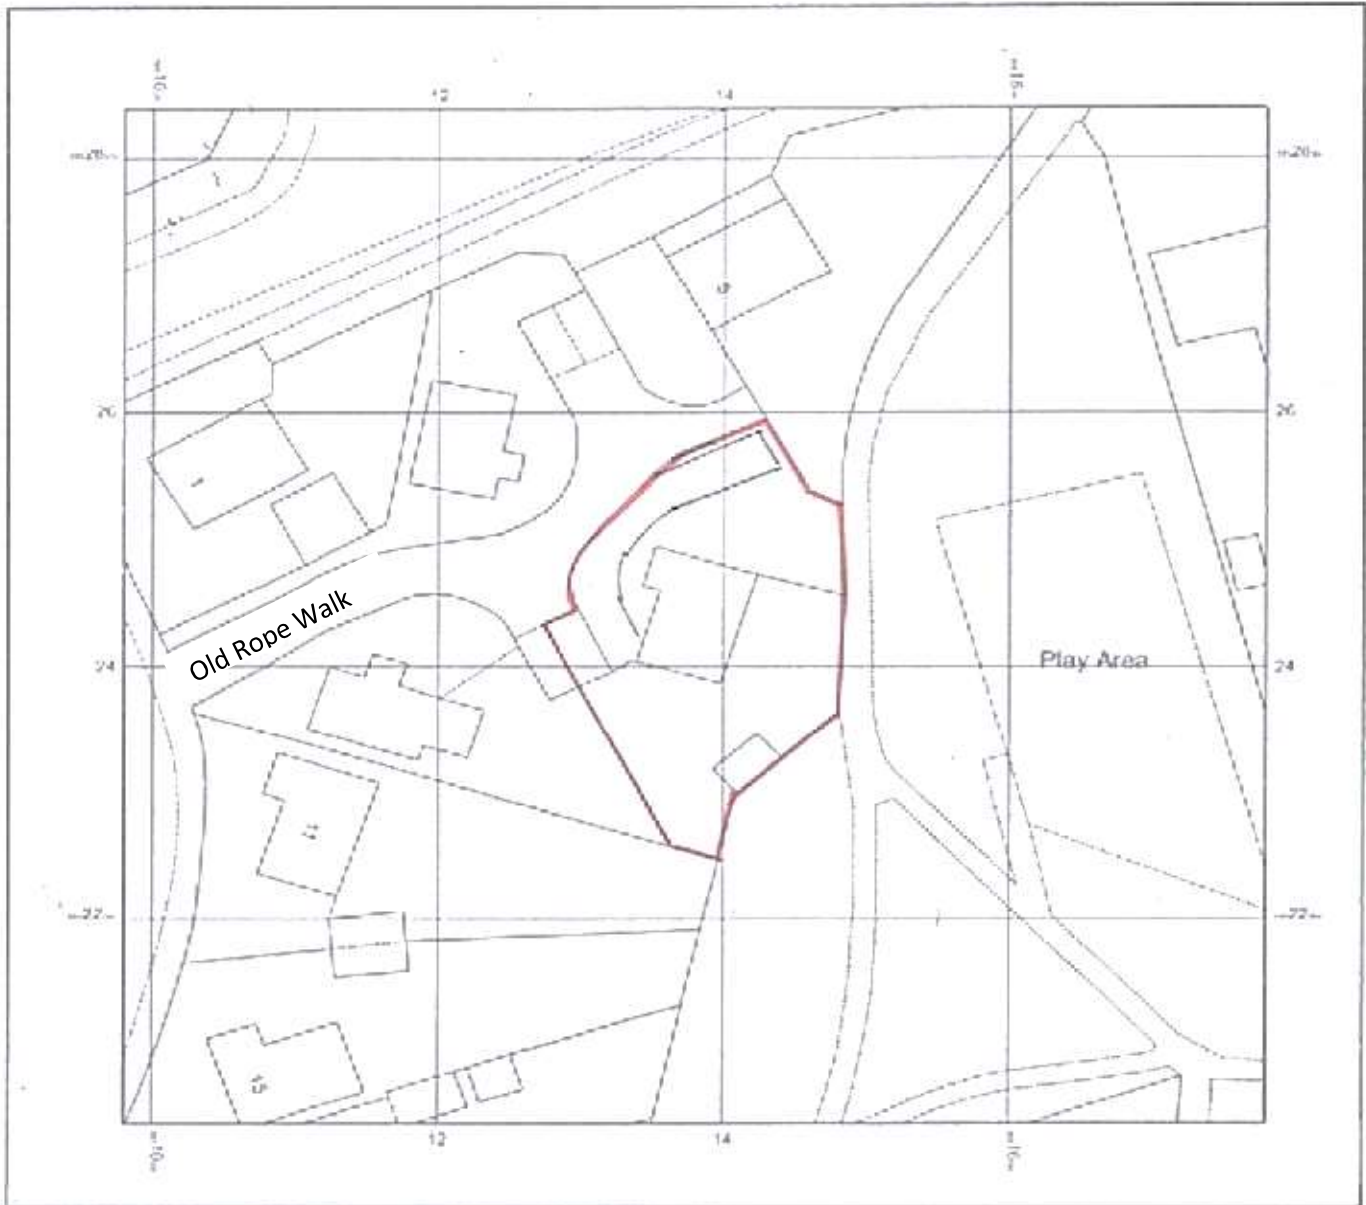

7, OLD ROPE WALK, HAVERHILL, SUFFOLK, CB9 9DF

Supplied by: www.ukmapcentre.com
 Serial No. 274814
 Centre Coordinates: 566138,248744
 Production Date: 07/11/2023 17:29:40

© Crown copyright and database rights 2023 Ordnance Survey 100048957. The representation of road, track or path is no evidence of a boundary or right of way. The representation of features as lines is no evidence of a property boundary.

ART & ARCHITECTURE Ltd. – registered trademark	
International Architectural Interior Design	From Concept to Delivery
111, Grantchester Meadows CAMBRIDGE Tel.: 01223 – 365571 e-mail: adrian@tuchel.co.uk architecture website: www.artarchitecture.gallery art website: www.adriantuchel.gallery	FS 7, Old Rope Walk HAVERHILL, SUFFOLK, CB9 9DF BLOCK PLAN FS EXISTING
	Scale 1:500 Nov-23