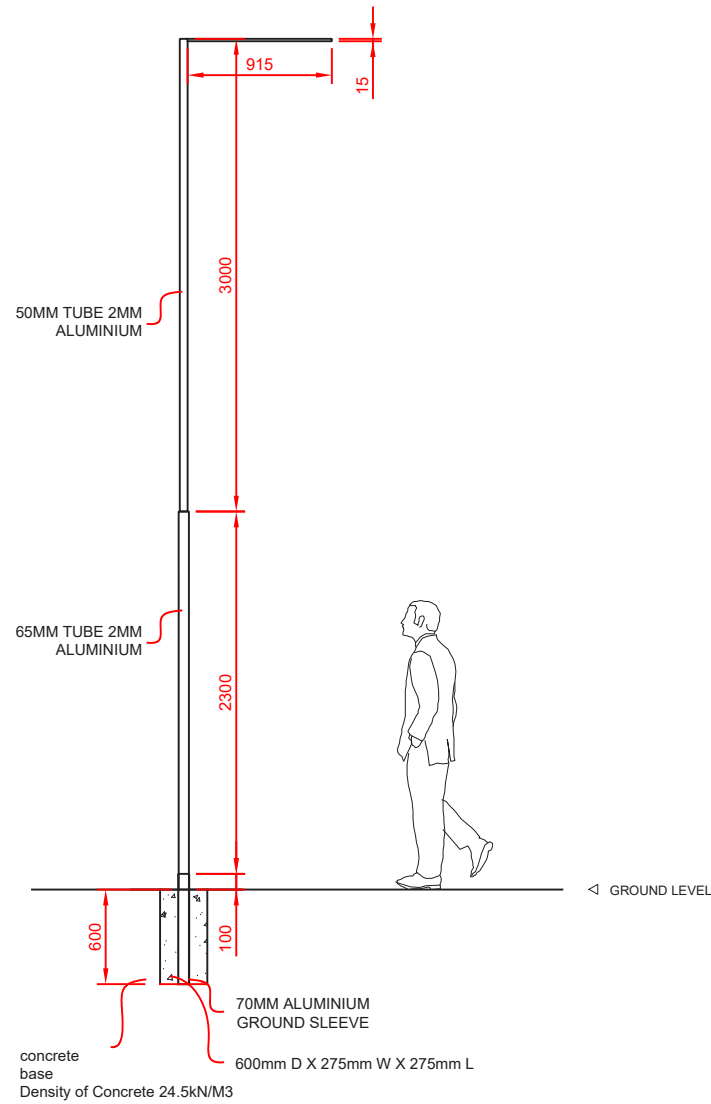

Additional Info:

Revision	Details	Date

evolution
contract interiors signage visual communication
t: 01604 40 55 70
w: www.evolutioncreates.co.uk
Fortune Close, Riverside Business Park, Northampton, NN3 9HZ

Customer	
Project	FLAG POLE
Drawing	WORKING DRAWING
Date	24.04.18
Scale	1:50 @ A4