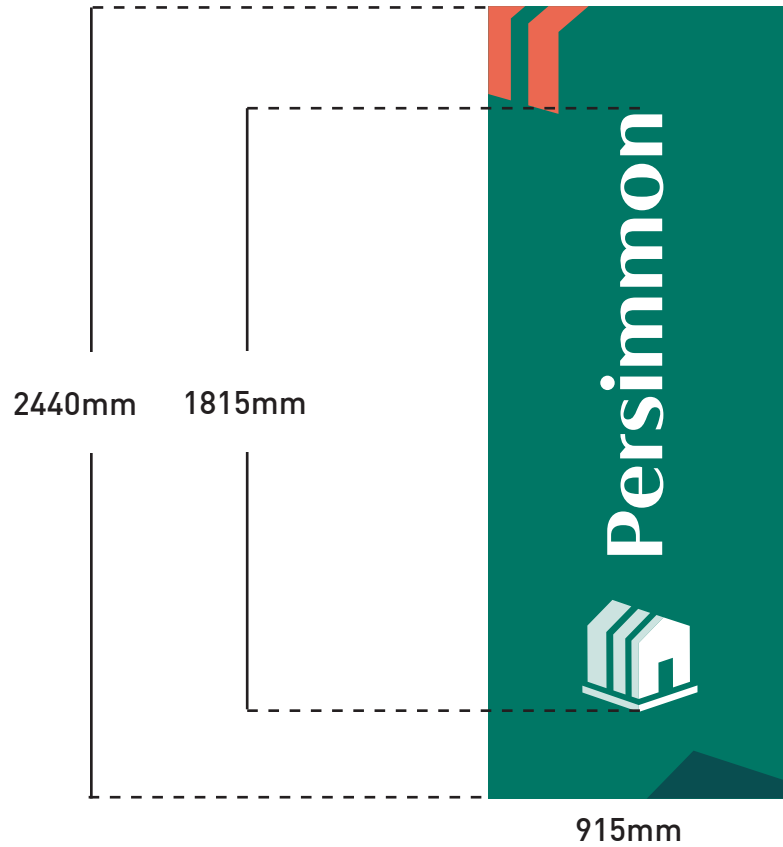

PERSIMMON FLAG

PANTONE 3295C

PANTONE 7416C

PANTONE 7722C

PERSIMMON FLAG
915x2440mm (x1)

Customer / Project

Persimmon Homes / Boyton Place

Date

Customer	
Project	FLAG POLE
Drawing	WORKING DRAWING
Date	24.04.18
Scale	1:50 @ A4