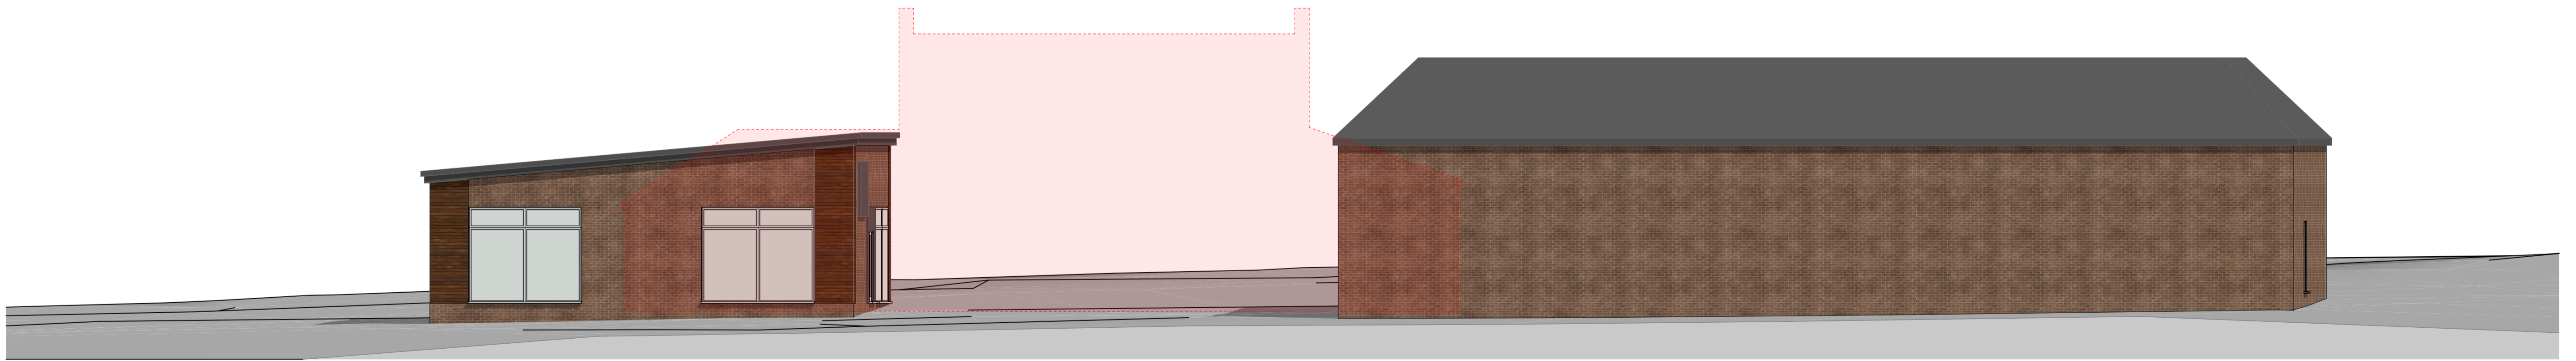

1 Front Elevation Comparison  
1:100

2 Side Elevation Comparison  
1:100

3 Rear Elevation Comparison  
1:100

4 Side Elevation Comparison  
1:100

Wellsfield Associates

Address : The Fox Public House

Description : Street Scene

Size : A1

WA.3774. 0103