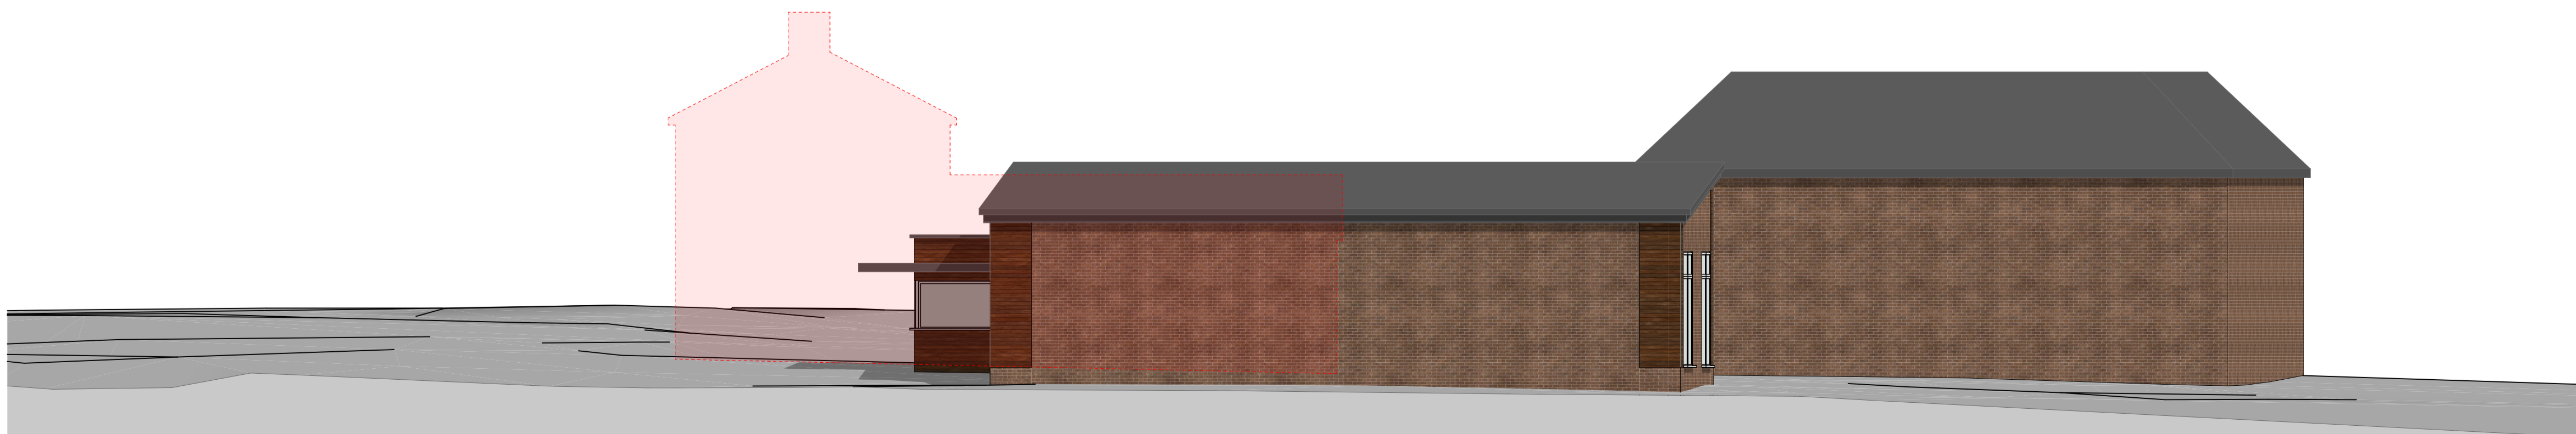

1 Front Elevation Comparison  
1:100

2 Side Elevation Comparison  
1:100

3 Rear Elevation Comparison  
1:100

4 Side Elevation Comparison  
1:100

Wellsfield Associates

Address : The Fox Public House

Description : Street Scene

Size : A1

WA.3774. 0103