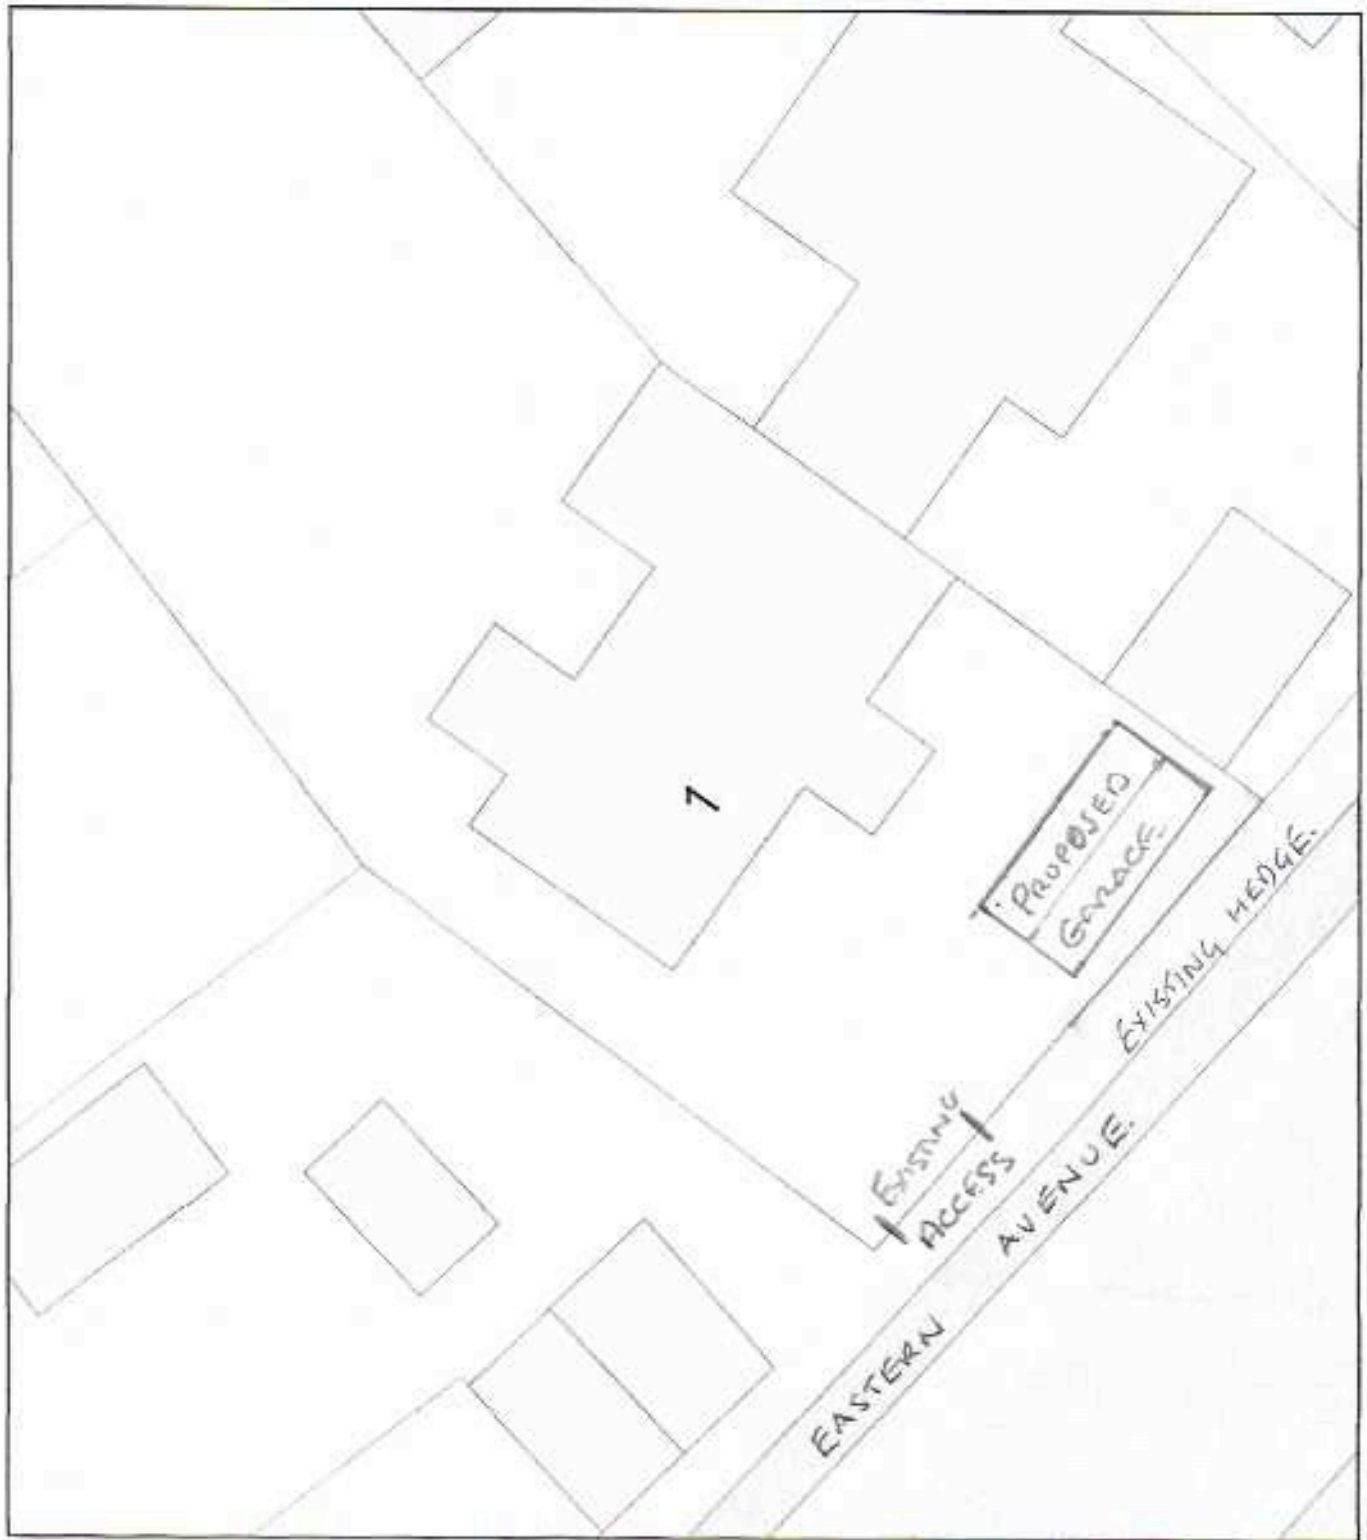

Request Plan  
HEXGE

Plan Produced for: Ian Efford  
Date Produced: 25 Mar 2024  
Plan Reference Number: TCRUM2024/10324/1231  
Scale: 1:200 @ A4

Eastern Avenue  
Eastern Avenue