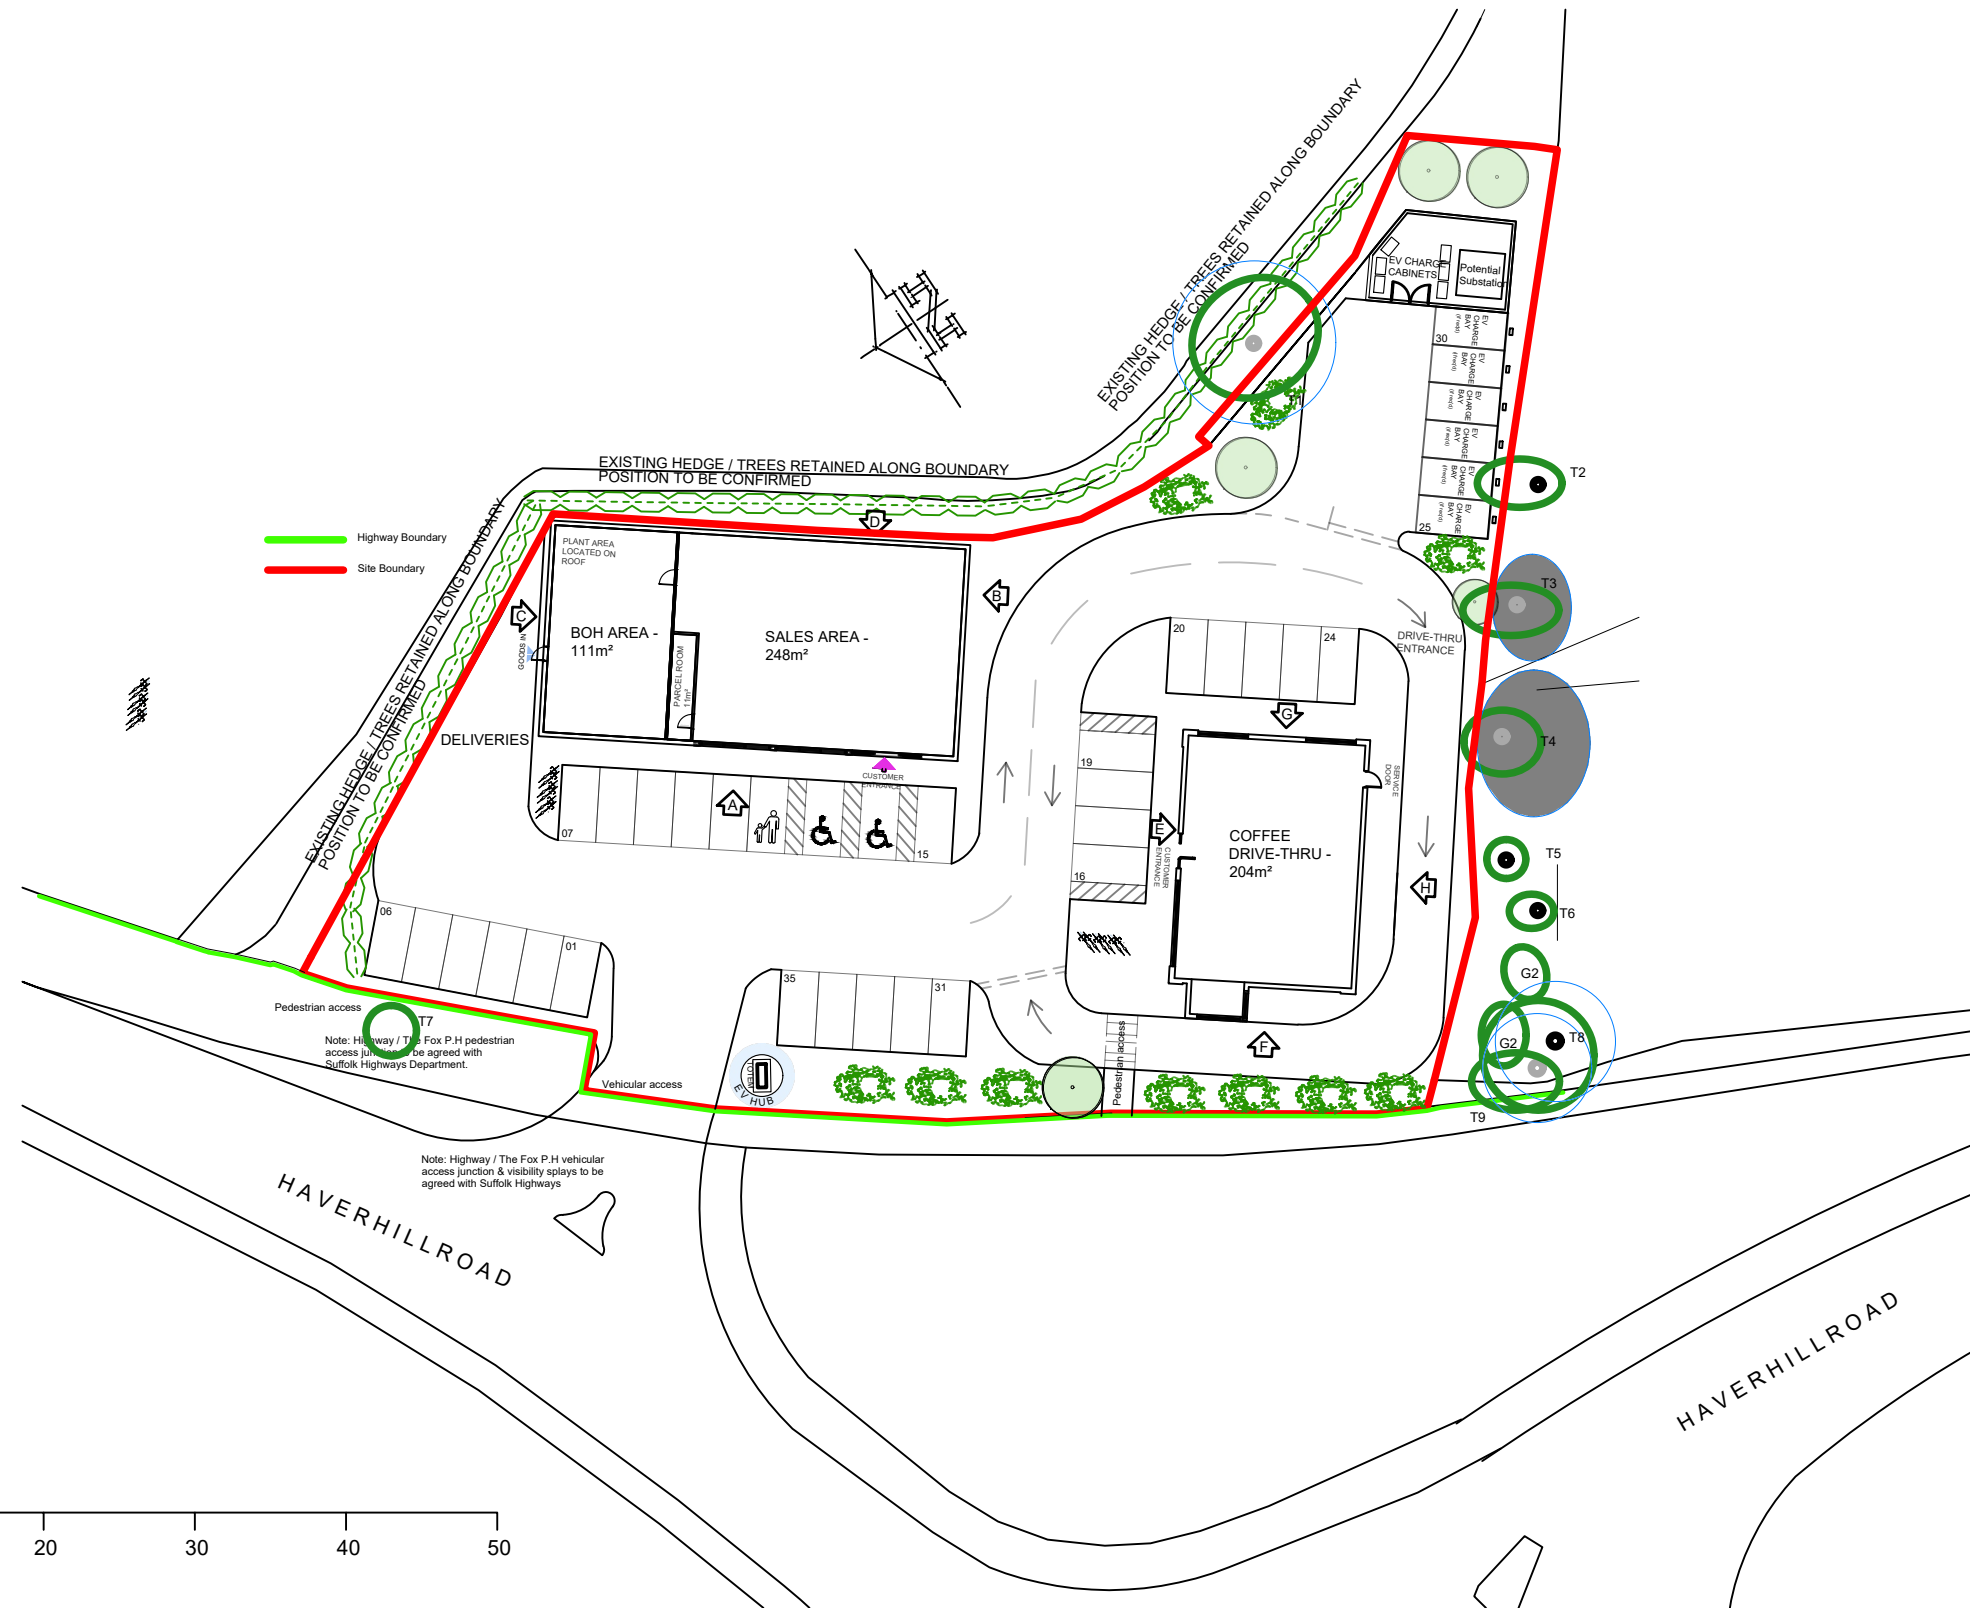

REVISION

A. RETAIL UNIT UPDATED
 B. D-T UNIT UPDATED

30.01.24
 28.03.24

SITE PLAN

SCALE 1:500

© THE CONTENTS OF THIS DRAWING REMAIN THE SOLE PROPERTY OF WELLSFIELD ASSOCIATES AND MUST NOT BE COPIED OR REPRODUCED WITHOUT PRIOR PERMISSION.

FULL SURVEY NOT CARRIED OUT, DRAWING PRODUCED USING INFORMATION SUPPLIED BY THE CLIENT

Wellsfield Associates **ASDA**

project SCHEME 06
 The Fox P.H.
 Haverhill Road
 Little Wratting
 Cambridgeshire
 CB9 7UD
 PROPOSED SITE PLAN

date APR 23 drawn MCK

scale 1:500 @ A3 drg no. 3774-11b