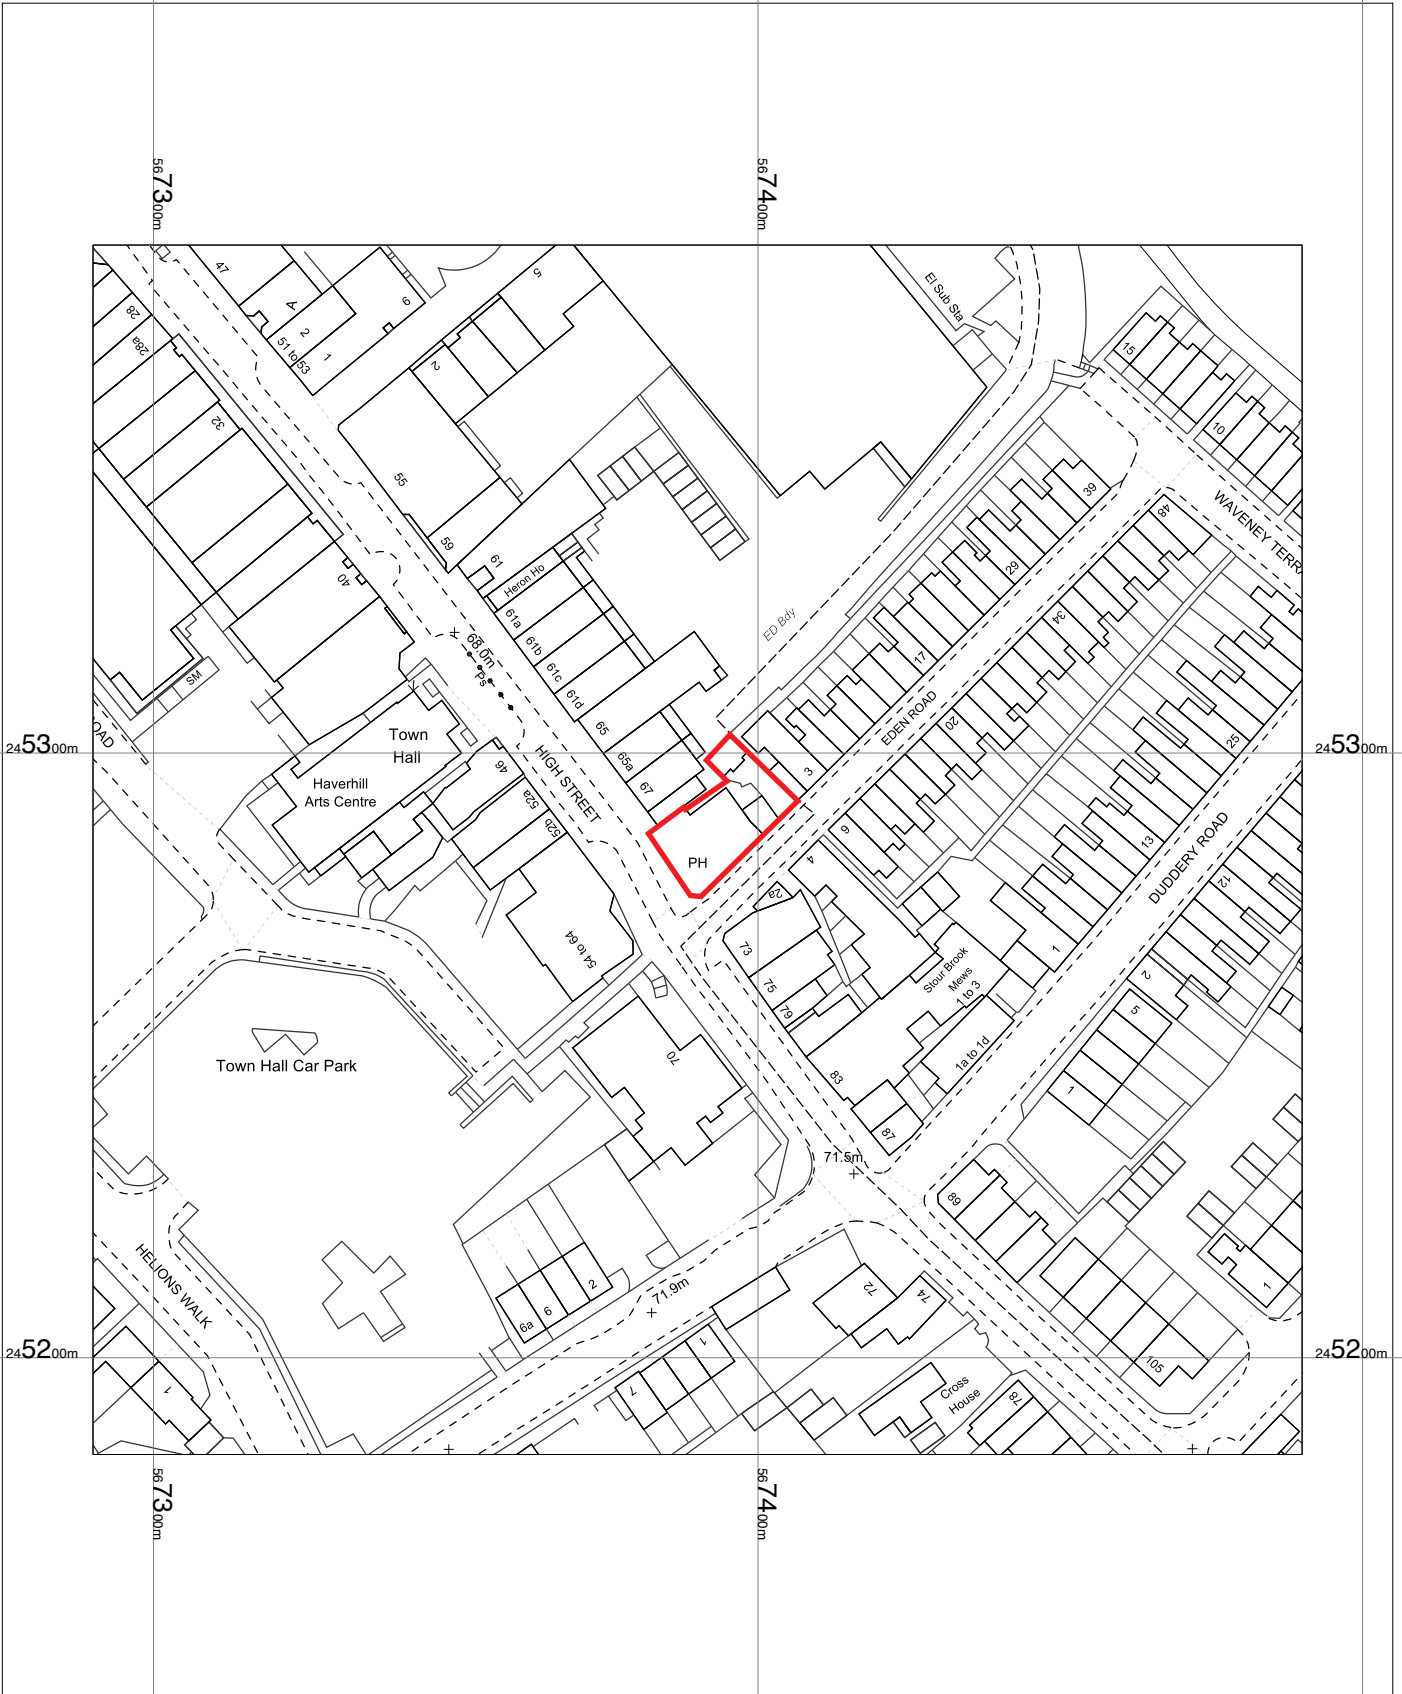

GK Royal Exchange CB9 8AH

OSMasterMap 1250/2500/10000 scale
Sunday, June 2, 2024, ID: CM-01168040
www.centremapslive.co.uk

1:1250 scale print at A4, Centre: 567390 E, 245284 N

©Crown Copyright Ordnance Survey. Licence no.
AC0000849896