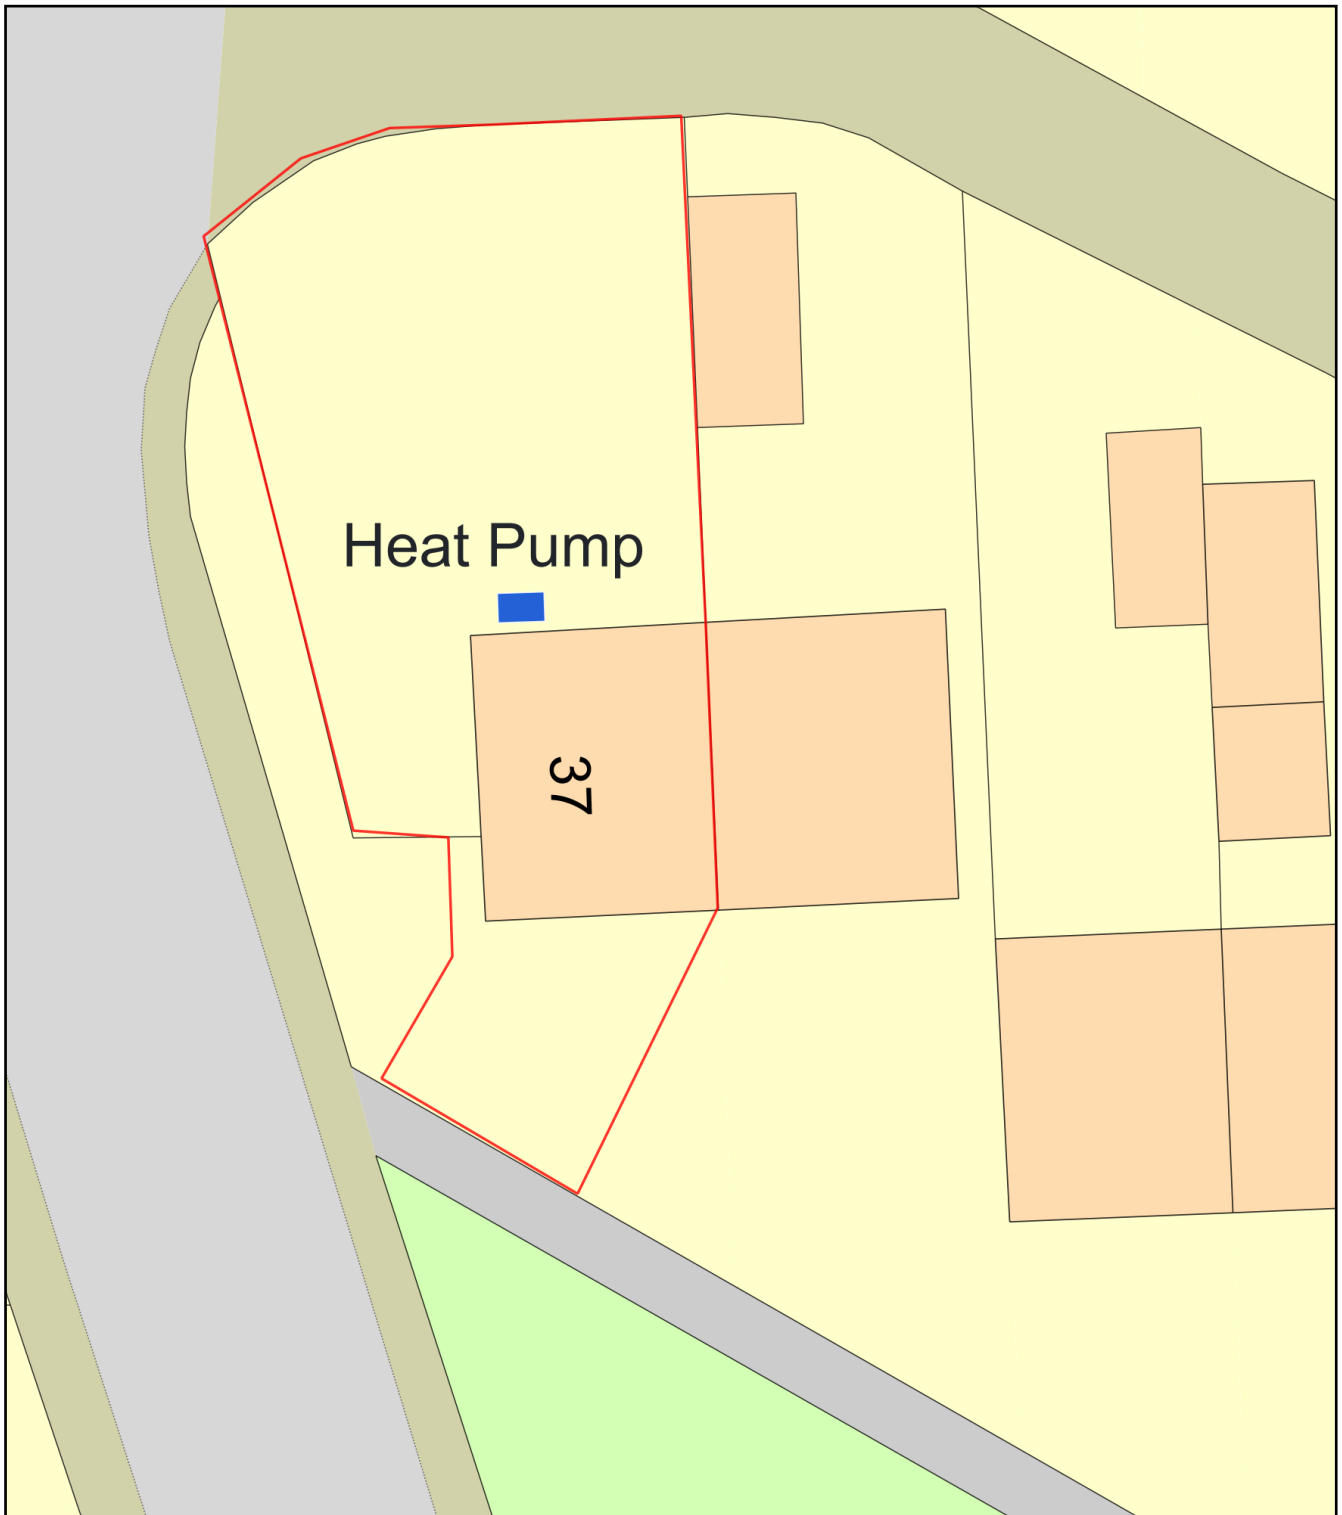

# Site Plan showing heat pump 37 St Botolph's Way Haverhill CB9 9NH

Plan Produced for: James Hymas  
Date Produced: 28 Jul 2024  
Plan Reference Number: TQRQM24210105425700  
Scale: 1:200 @ A4