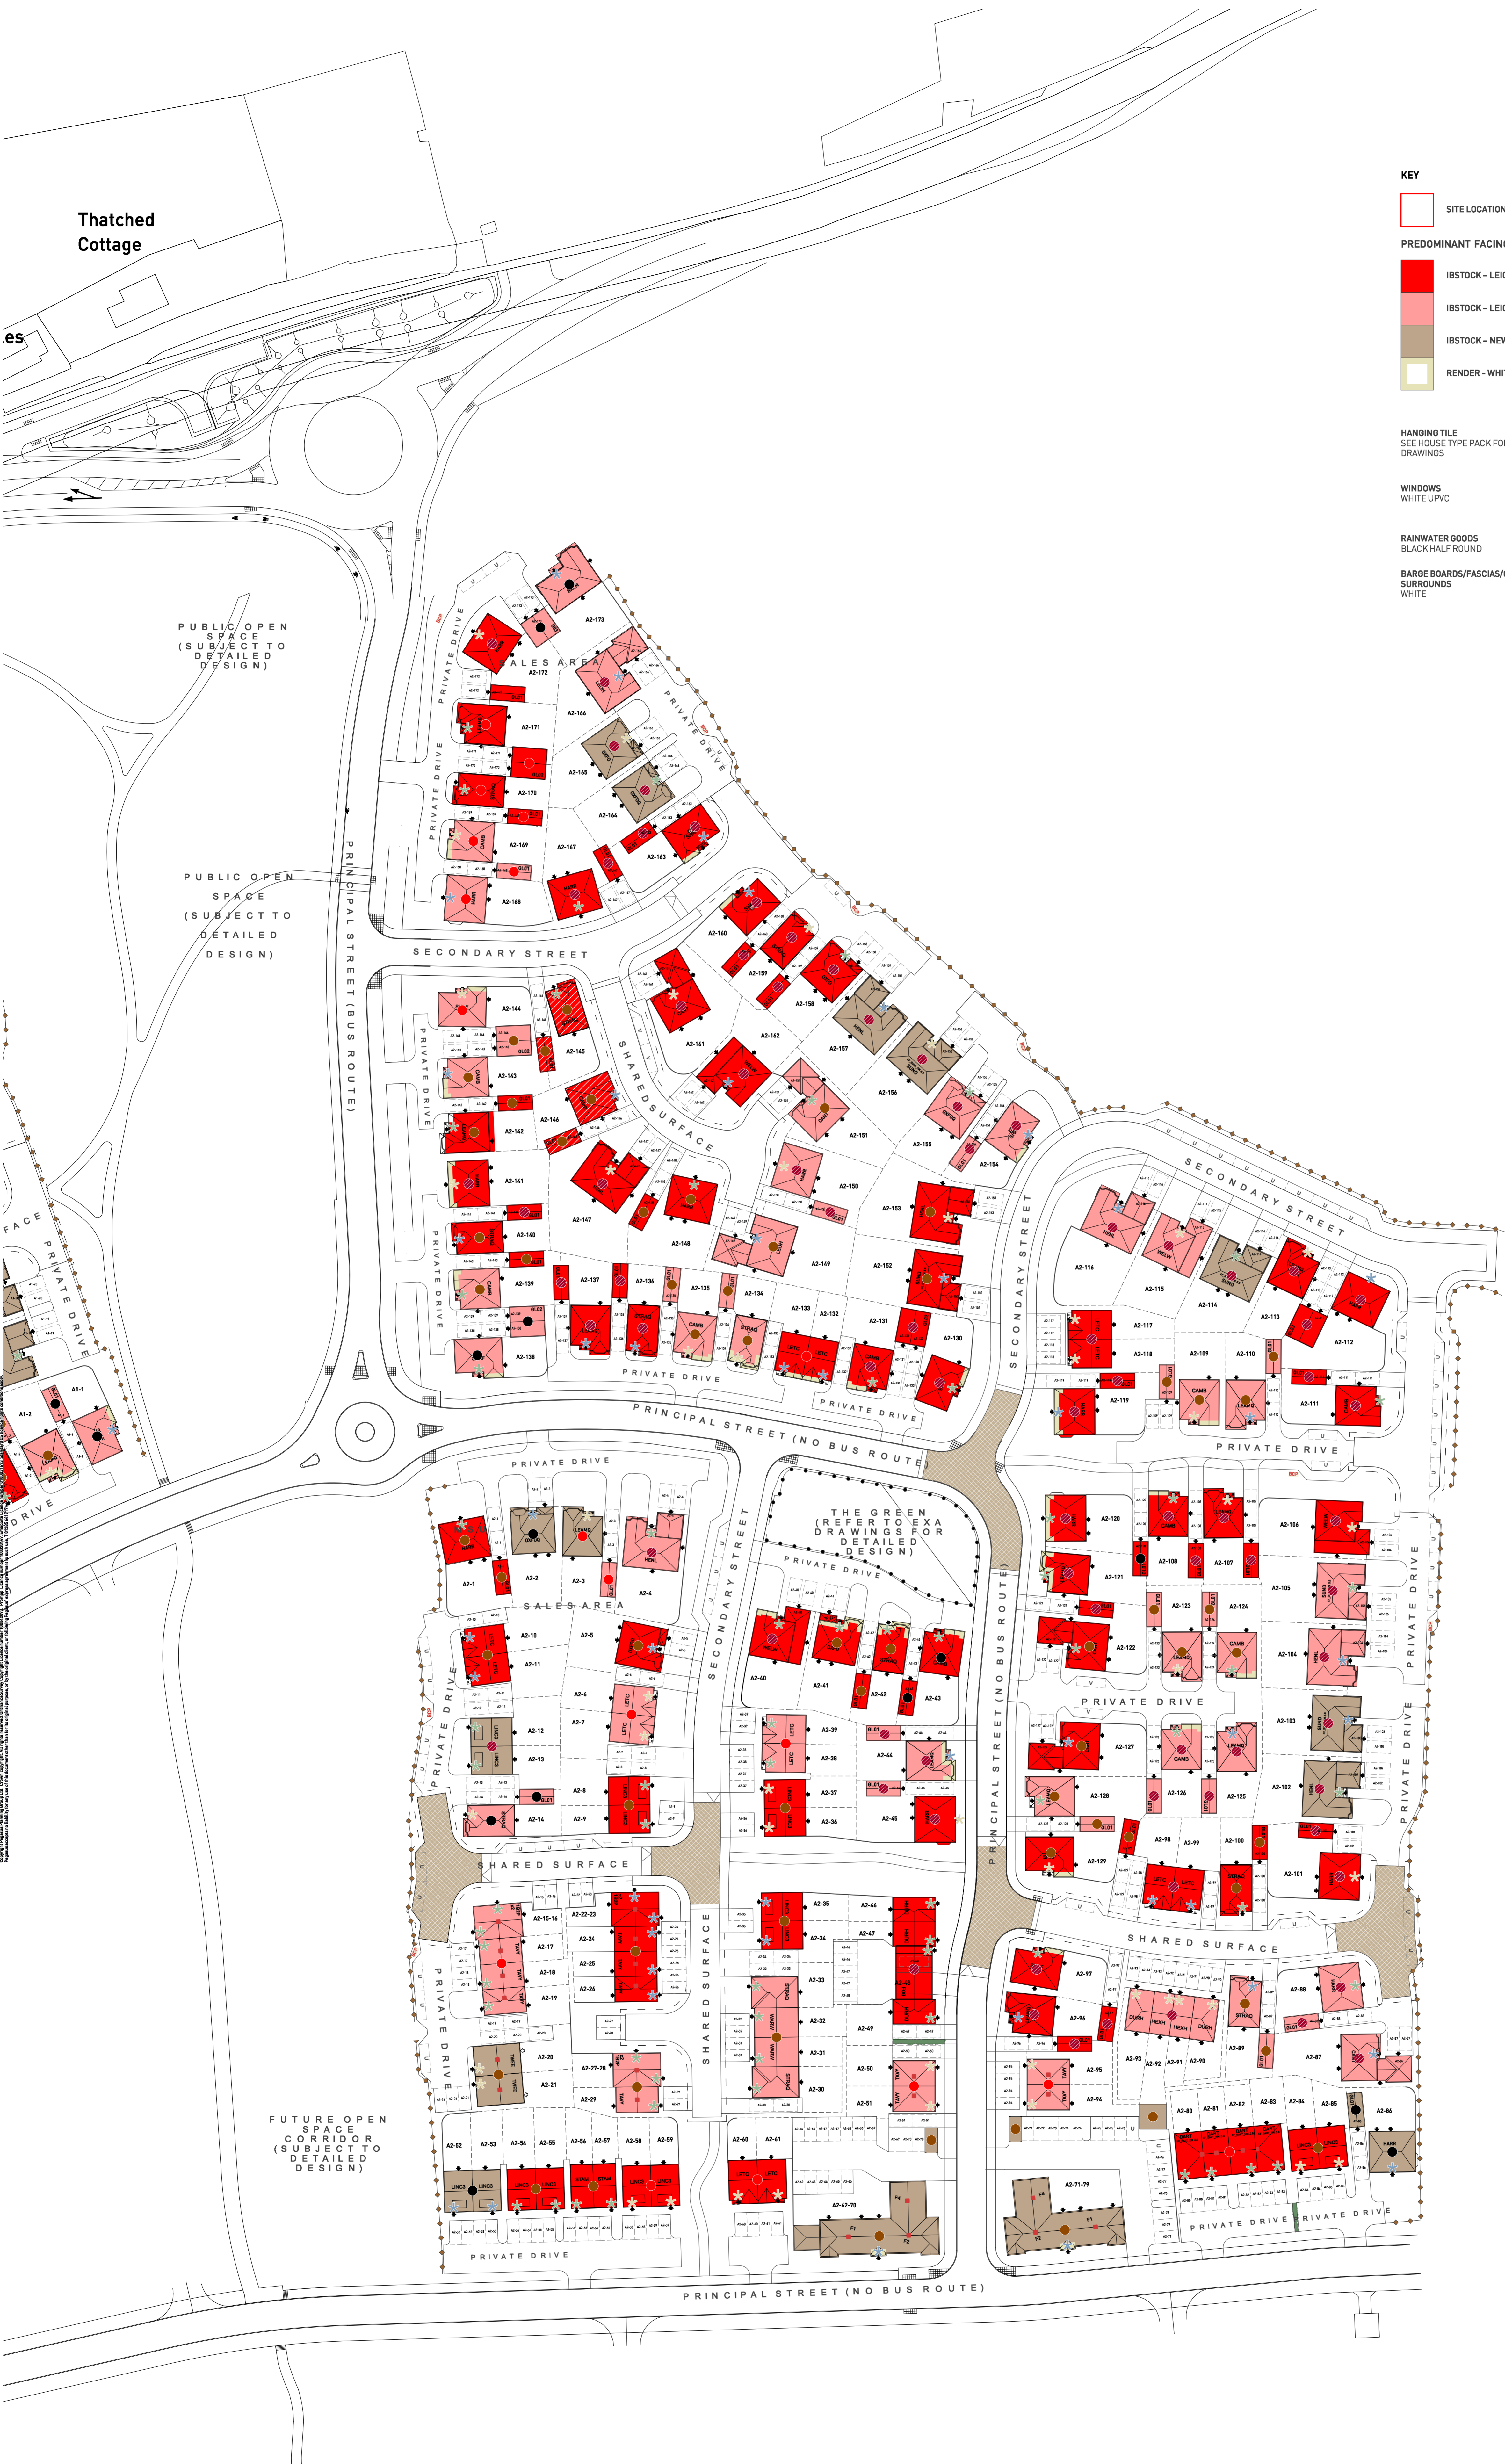

Thatched Cottage

- KEY**
- SITE LOCATION
- PREDOMINANT FACING MATERIALS**
- IBSTOCK - LEICESTER WEATHERED MULTI
  - IBSTOCK - LEICESTER RED STOCK
  - IBSTOCK - NEWSANDHURST STOCK
  - RENDER - WHITE
- ROOF MATERIALS**
- FORTICRETE - SL8 SLATE GREY
  - FORTICRETE - PAN RED
  - FORTICRETE GEMINI - MIXED RUSSETT
  - FORTICRETE GEMINI - SUNRISE BLEND
- OTHER DETAILS**
- FRONT DOOR COLOURS \***
- COUNTRY GREEN
  - HORIZON BLUE
  - SAND DUNE
- \* GARAGE DOOR COLOURS TO MATCH FRONT DOOR COLOURS.
- HANGING TILE**  
SEE HOUSE TYPE PACK FOR DETAILED DRAWINGS
- WINDOWS**  
WHITE UPVC
- RAINWATER GOODS**  
BLACK HALF ROUND
- BARGE BOARDS/FASCIAS/CANOPIES/SURROUNDS**  
WHITE

### GREAT WILSEY PARK, HAVERHILL - MATERIALS PLAN (PARCEL A2)