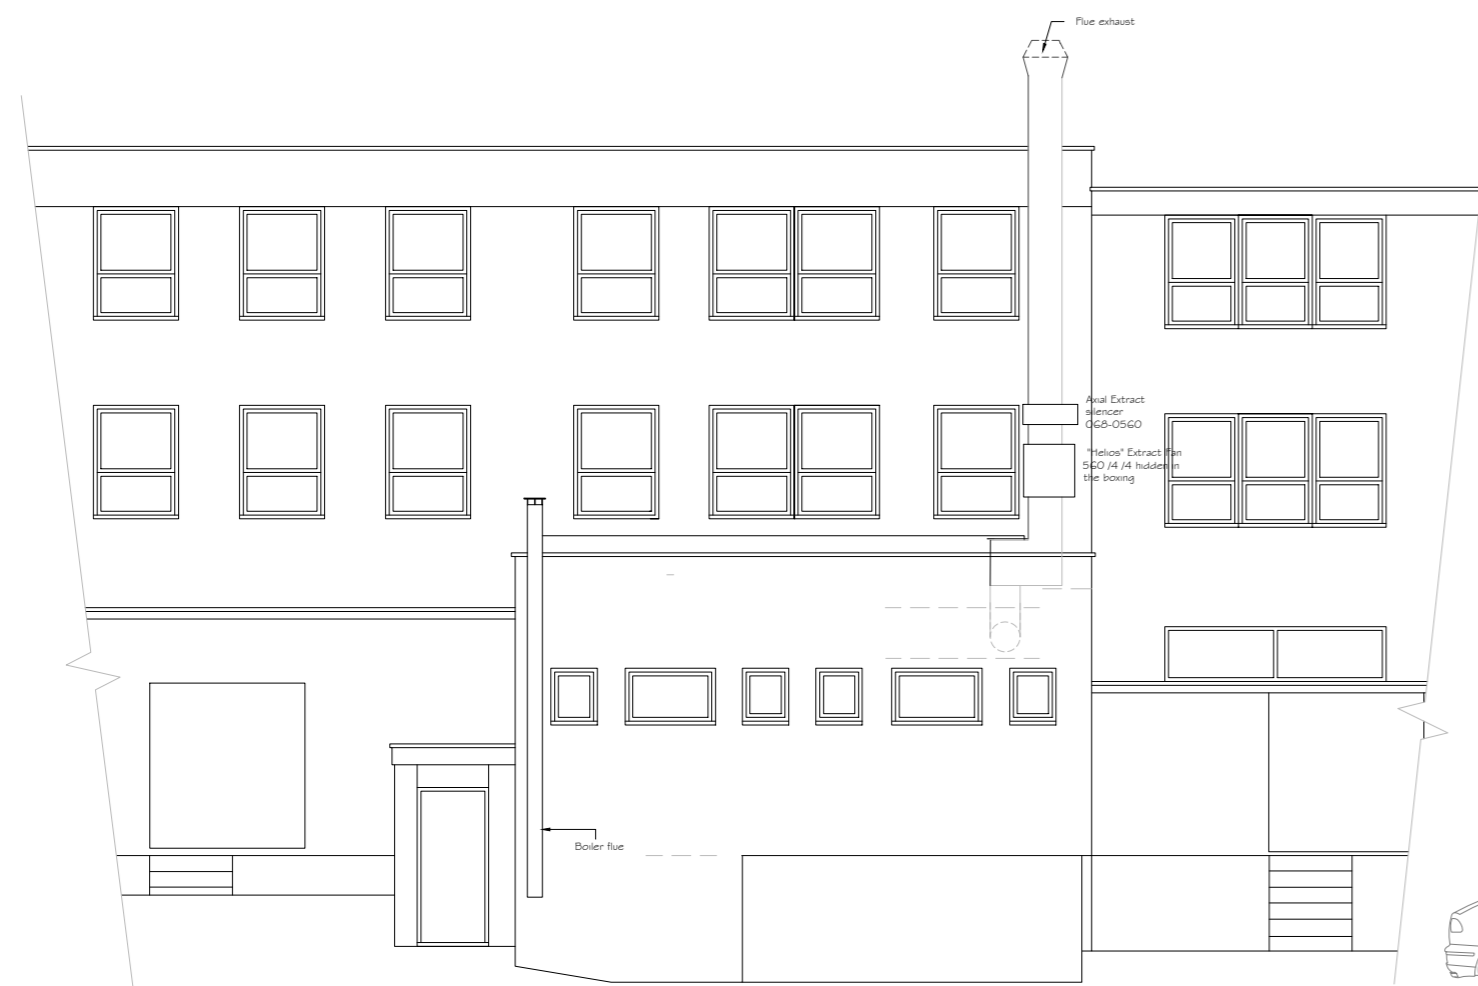

ULAS PLANNING

www.ulasplanning.co.uk - info@ulasplanning.co.uk
 9 Dispensary Lane Hackney Central - LONDON
 T . 0778 339 78 67

Project	65 High Street Haverhill Suffolk CB9 8AH		
Drawing	Proposed elevations	Scale	1:100 @ A2
No	21_37-P-01	Date	02.07.2021
Rev No	V1	By	U. Turk

Front /South-West
Elevation

Side /South-East
Elevation

North-West Elevation

Rear/North-East
Elevation