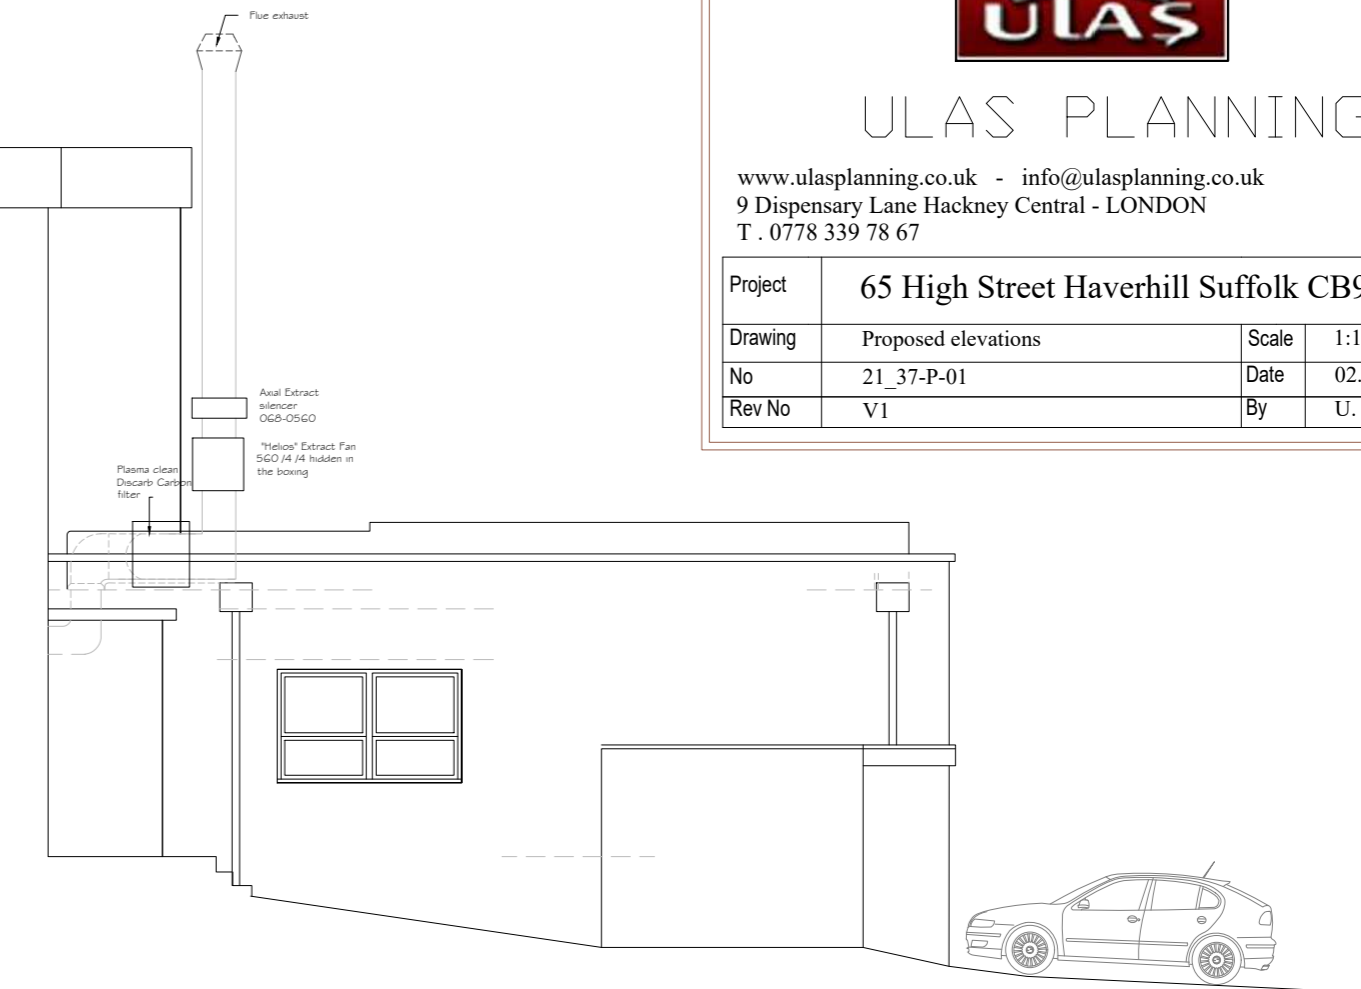

ULAS PLANNING

www.ulasplanning.co.uk - info@ulasplanning.co.uk
 9 Dispensary Lane Hackney Central - LONDON
 T . 0778 339 78 67

Project	65 High Street Haverhill Suffolk CB9 8AH		
Drawing	Proposed elevations	Scale	1:100 @ A2
No	21_37-P-01	Date	02.07.2021
Rev No	V1	By	U. Turk

Front /South-West
Elevation

Side /South-East
Elevation

North-West Elevation

Rear/North-East
Elevation