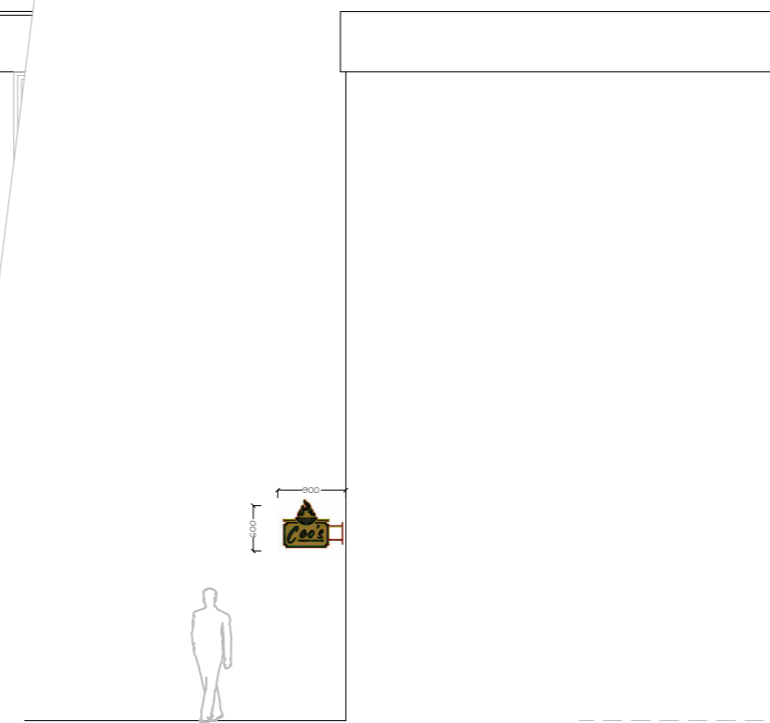

ULAS PLANNING

www.ulasplanning.co.uk - info@ulasplanning.co.uk
 9 Dispensary Lane Hackney Central - LONDON
 T . 0778 339 78 67

Project	65 High Street Haverhill Suffolk CB9 8AH		
Drawing	Proposed elevations	Scale	1:100 @ A2
No	21_37-P-01	Date	02.07.2021
Rev No	V1	By	U. Turk

Front /South-West
Elevation

Side /South-East
Elevation

North-West Elevation

Rear/North-East
Elevation