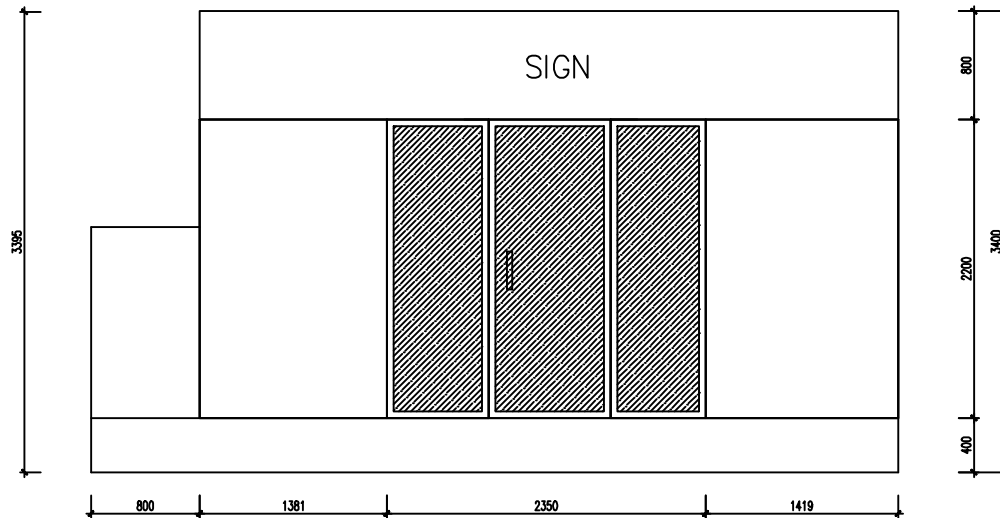

SIDE ELEVATION as existing scale 1/50

SIDE ELEVATION as proposed scale 1/50

<p>Date</p> <p>SEPTEMBER 2020</p>	<p>Project name</p> <p>74 HIGH STREET</p>	<p>tel : 07587091010</p> <p>email : oanhle.consulting@gmail.com</p>		<p>drawing title</p> <p>EXISTING & PROPOSED FRONT ELEVATION</p>	<p>drawing number</p> <p>kt08</p>
-----------------------------------	---	---	---	---	-----------------------------------