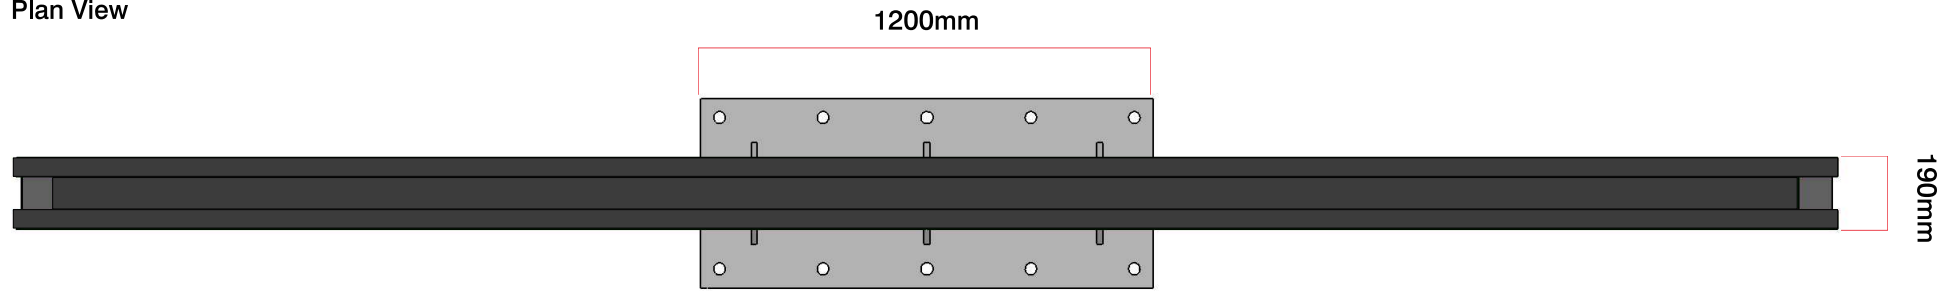

ERDDS Banner Sign - Scale 1:20

1No. ERDDS Banner Sign, panels powdercoated to match RAL 7022 Grey.

Plan View

Front View

Side View
150mm

Laser cut & punched face panels finished to match RAL '7022 Grey'

Outer Steelwork

Bottom cladding finished to match RAL '7022 Grey' with applied vinyl logo

Steel base plate

Site
McDonald's,
Various
(ERDDS Banner Unit)

Job Number
98748A
Drawing Location
U:\2019\2019 Drawings\McDonalds\