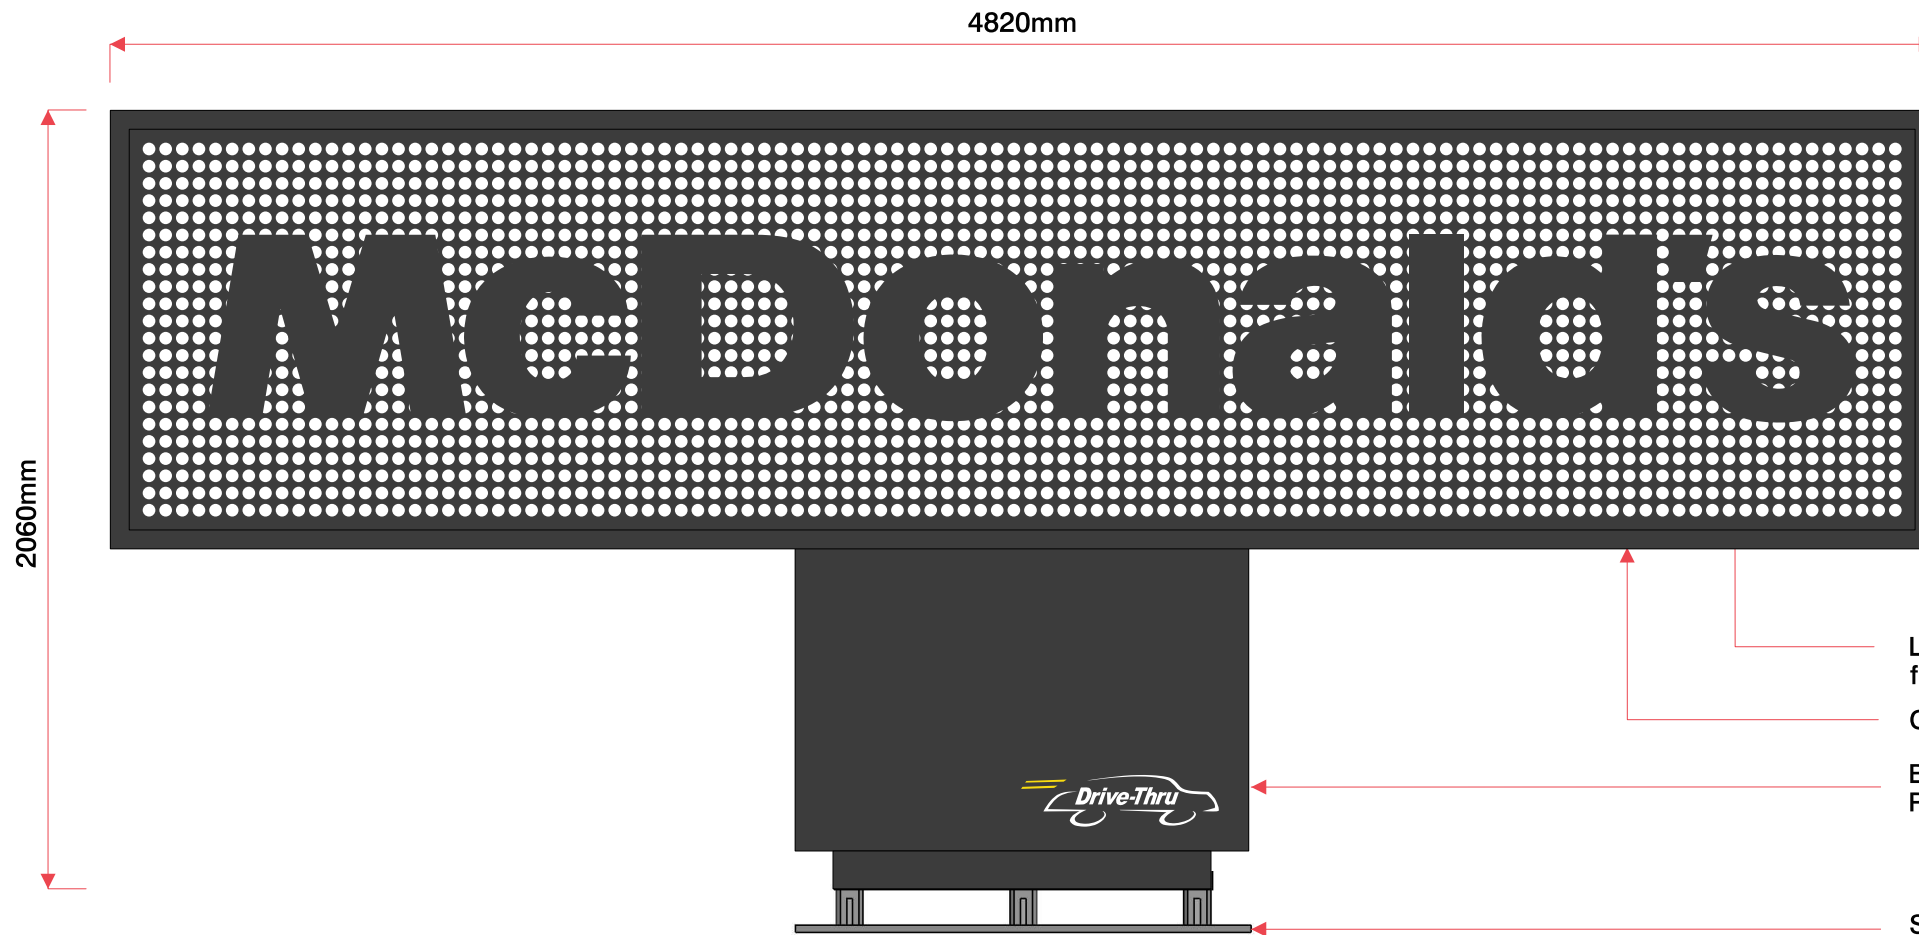

ERDDS Banner Sign - Scale 1:20

1No. ERDDS Banner Sign, panels powdercoated to match RAL 7022 Grey.

Plan View

Front View

Side View
150mm

Laser cut & punched face panels finished to match RAL '7022 Grey'

Outer Steelwork

Bottom cladding finished to match RAL '7022 Grey' with applied vinyl logo

Steel base plate

Site
McDonald's,
Various
(ERDDS Banner Unit)

Job Number
98748A
Drawing Location
U:\2019\2019 Drawings\McDonalds\

Scale
as shown @ A3
Issue / Rev
1

Drawn By
BF
Checked By
PM

Sales Rep
ARB
Date
13/09/2019

BUTTERFIELD SIGNS LTD
174 Sunbridge Rd
Bradford
West Yorkshire
BD1 2RZ
Tel: 01274 722244
Fax: 01274 848996
Web: www.butterfieldsigns.co.uk