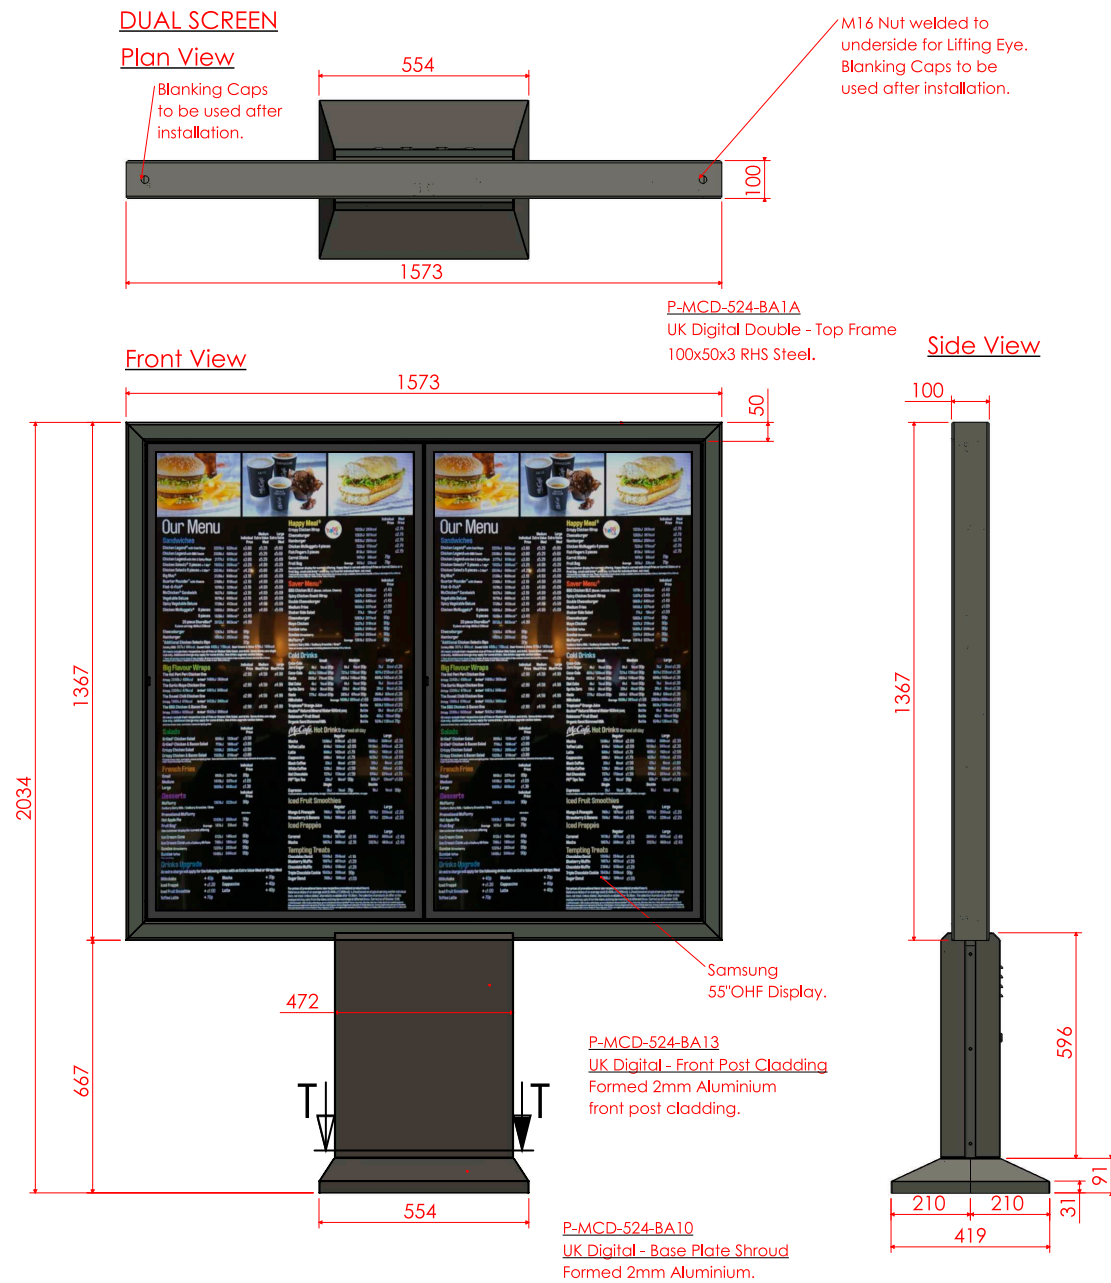

# Sign 1 - FG-MCD-524 - Scale 1:20 Double Digital Menu Board

## Proposed Signage

## Colour reference

RAL7022 Umbra Grey with a fine textured finish.

**Site**  
Digital Drive Thru Lane  
McDIGDT

**Job Number**  
87779A

**Drawing Location**  
M:\2018 Drawings\McDonalds\87779

**Scale**  
as shown @ A3