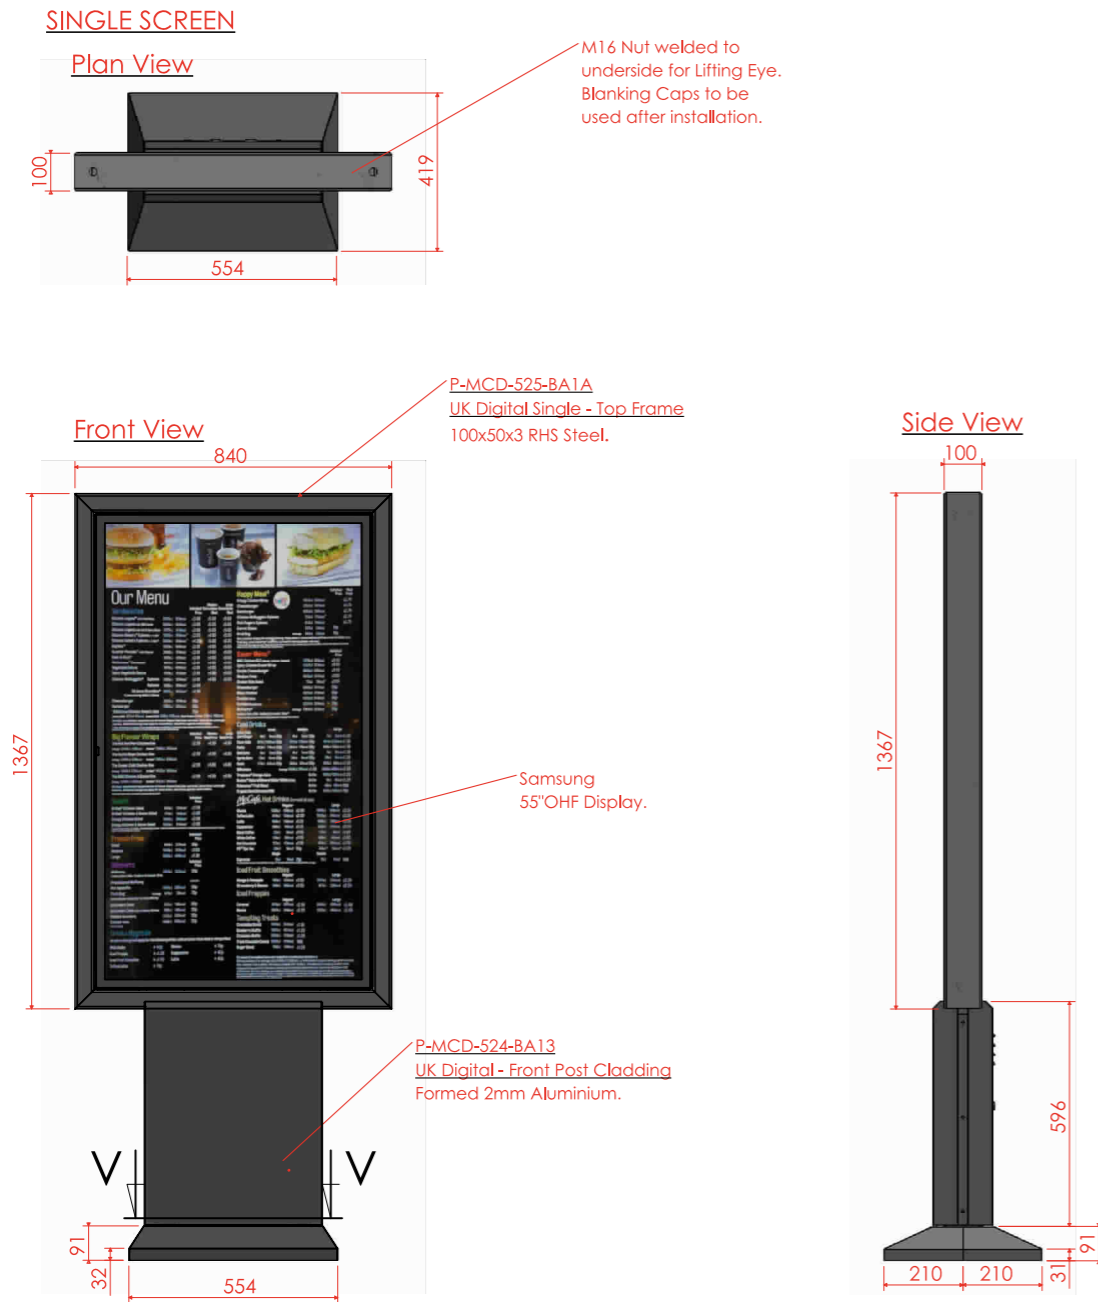

# Sign 2 - FG-MCD-525 - Scale 1:20 Single Digital Menu Board

## Proposed Signage

### Colour reference

RAL7022 Umbra Grey with a fine textured finish.

Site  
Digital Drive Thru Lane  
McDIGDT

Job Number  
87779A

Drawing Location  
M:\2018 Drawings\McDonalds\87779

Scale  
as shown @ A3

Issue / Rev  
2