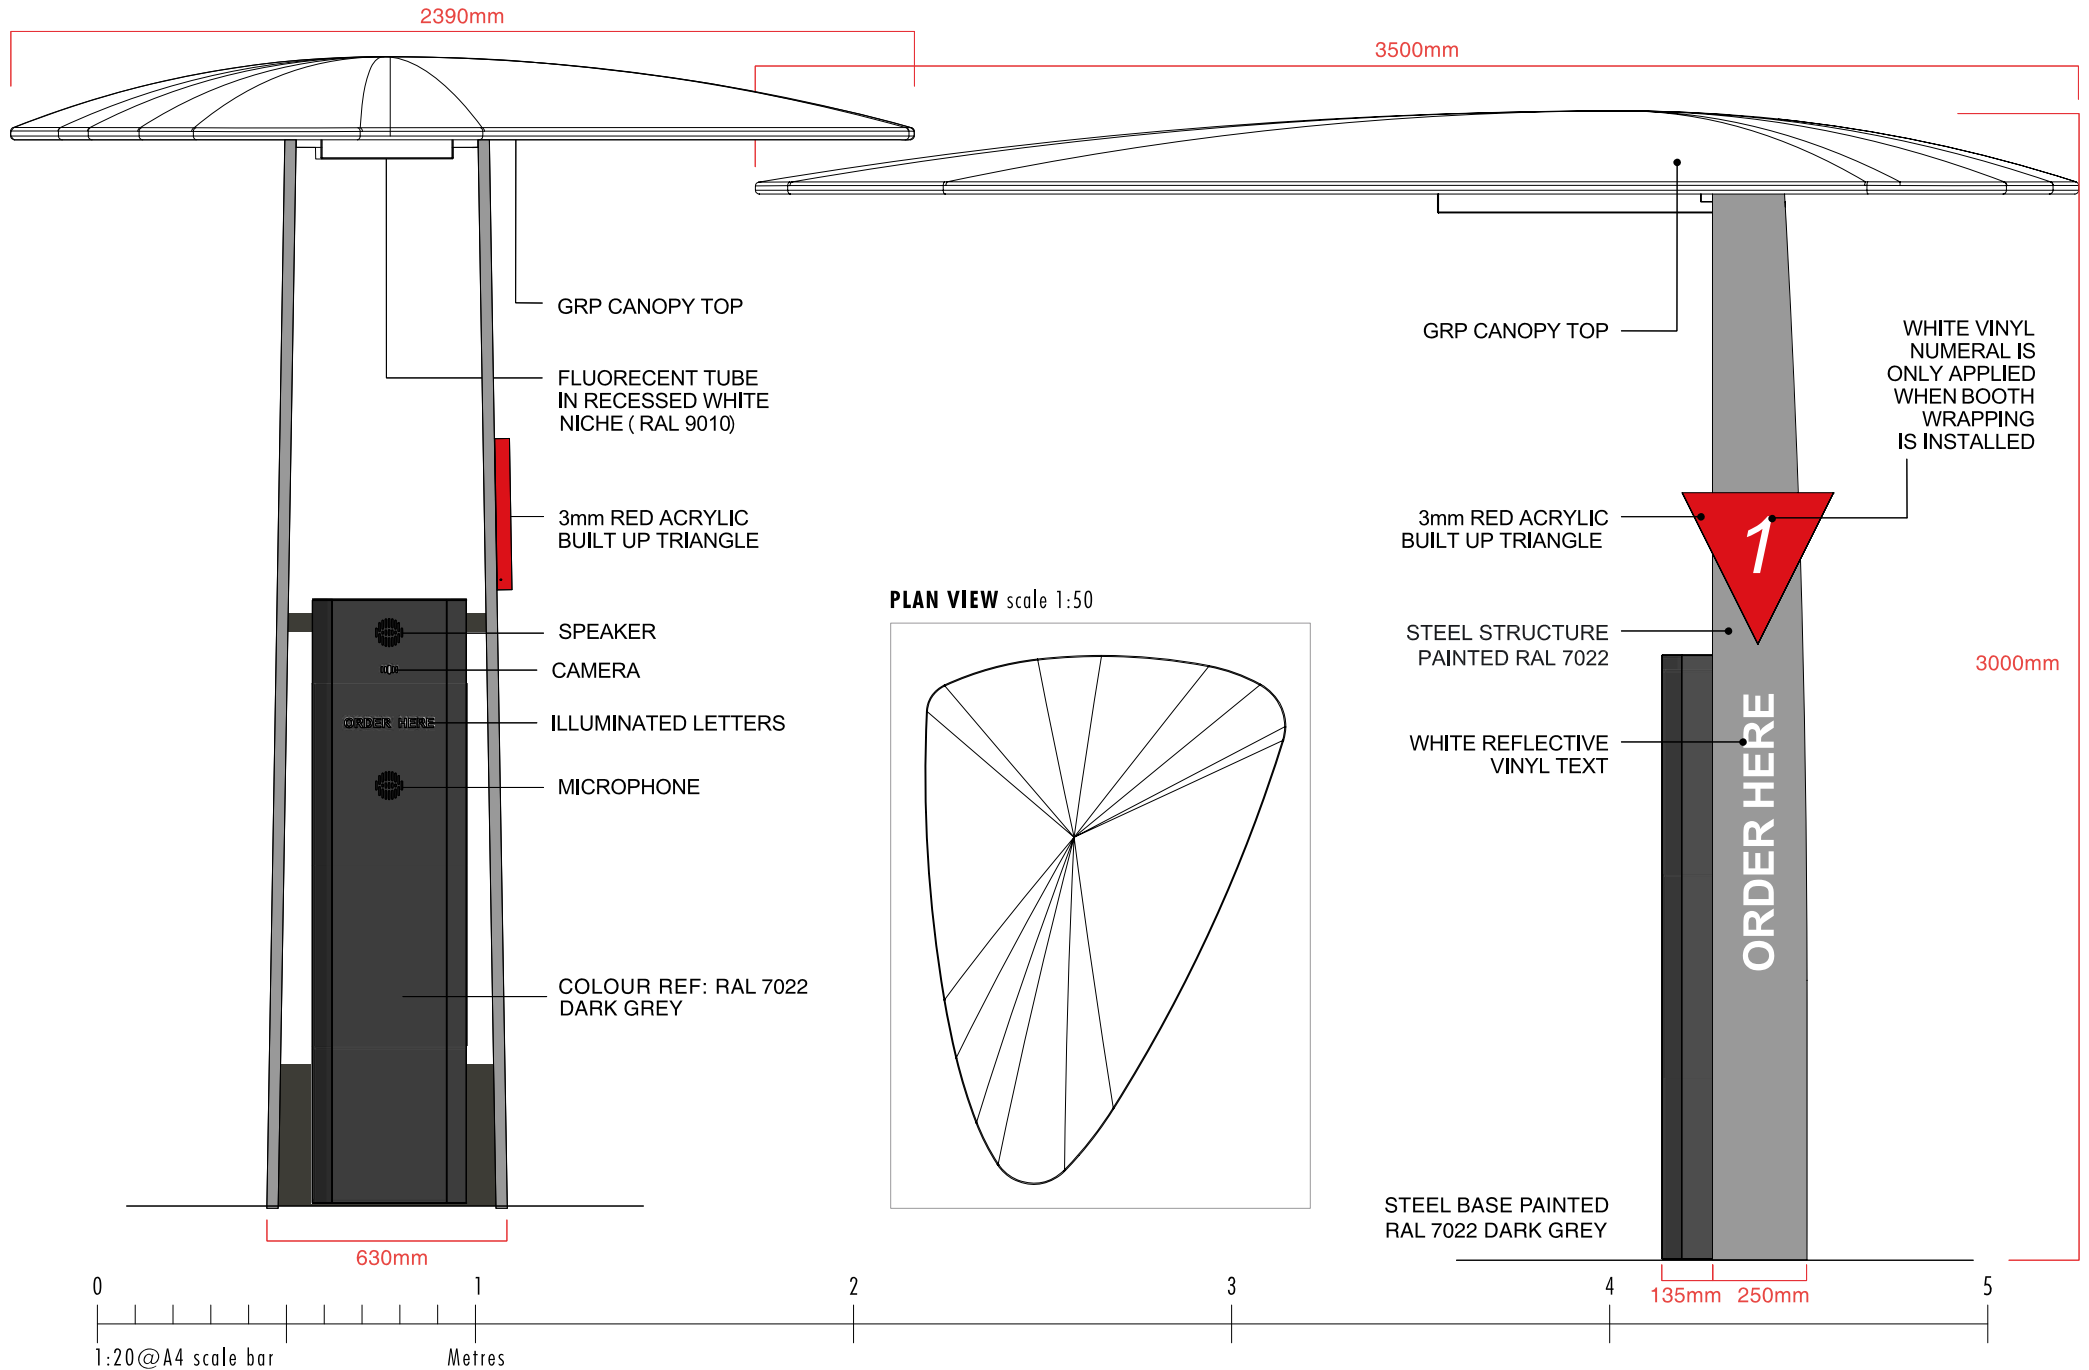

Goal Post Height Restrictor and COD/Canopy  
Digital Drive Thru Lane

## COD & Canopy with Double Digital Menu Board