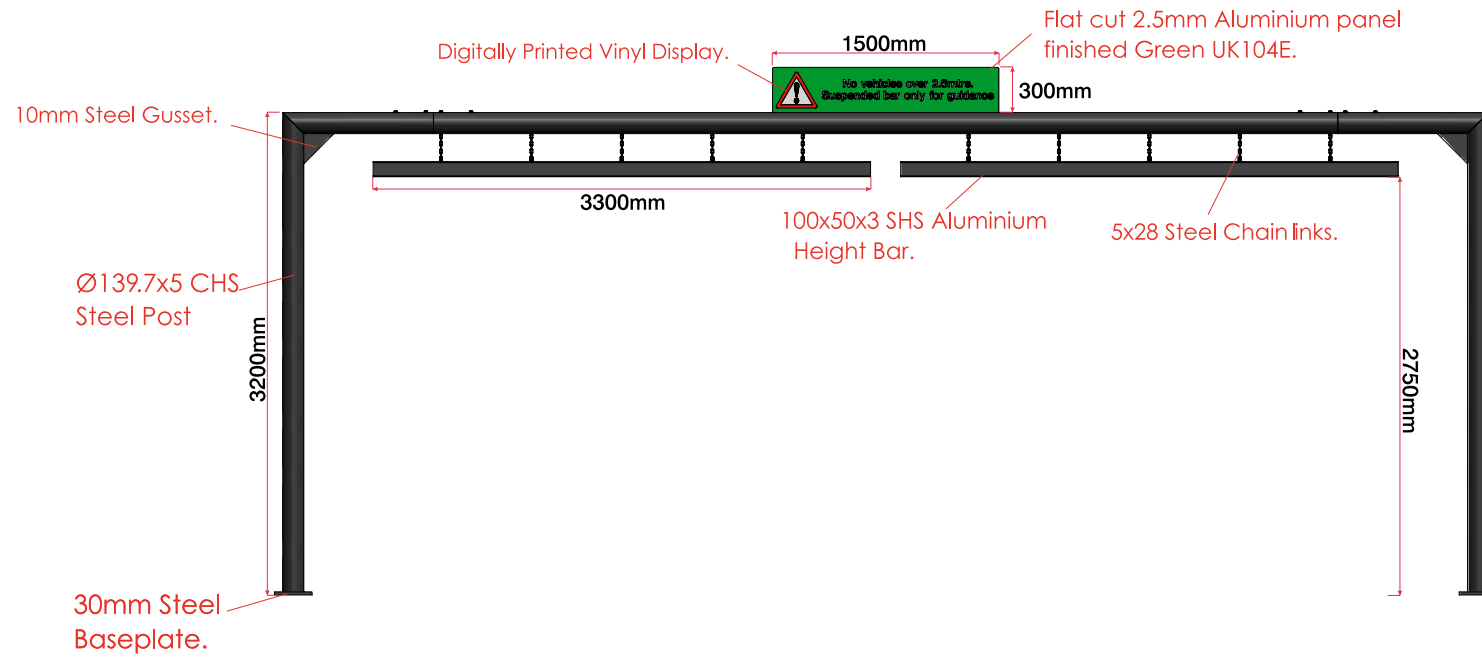

Goal Post Height Restrictor and COD/Canopy  
Digital Drive Thru Lane

## COD & Canopy with Double Digital Menu Board