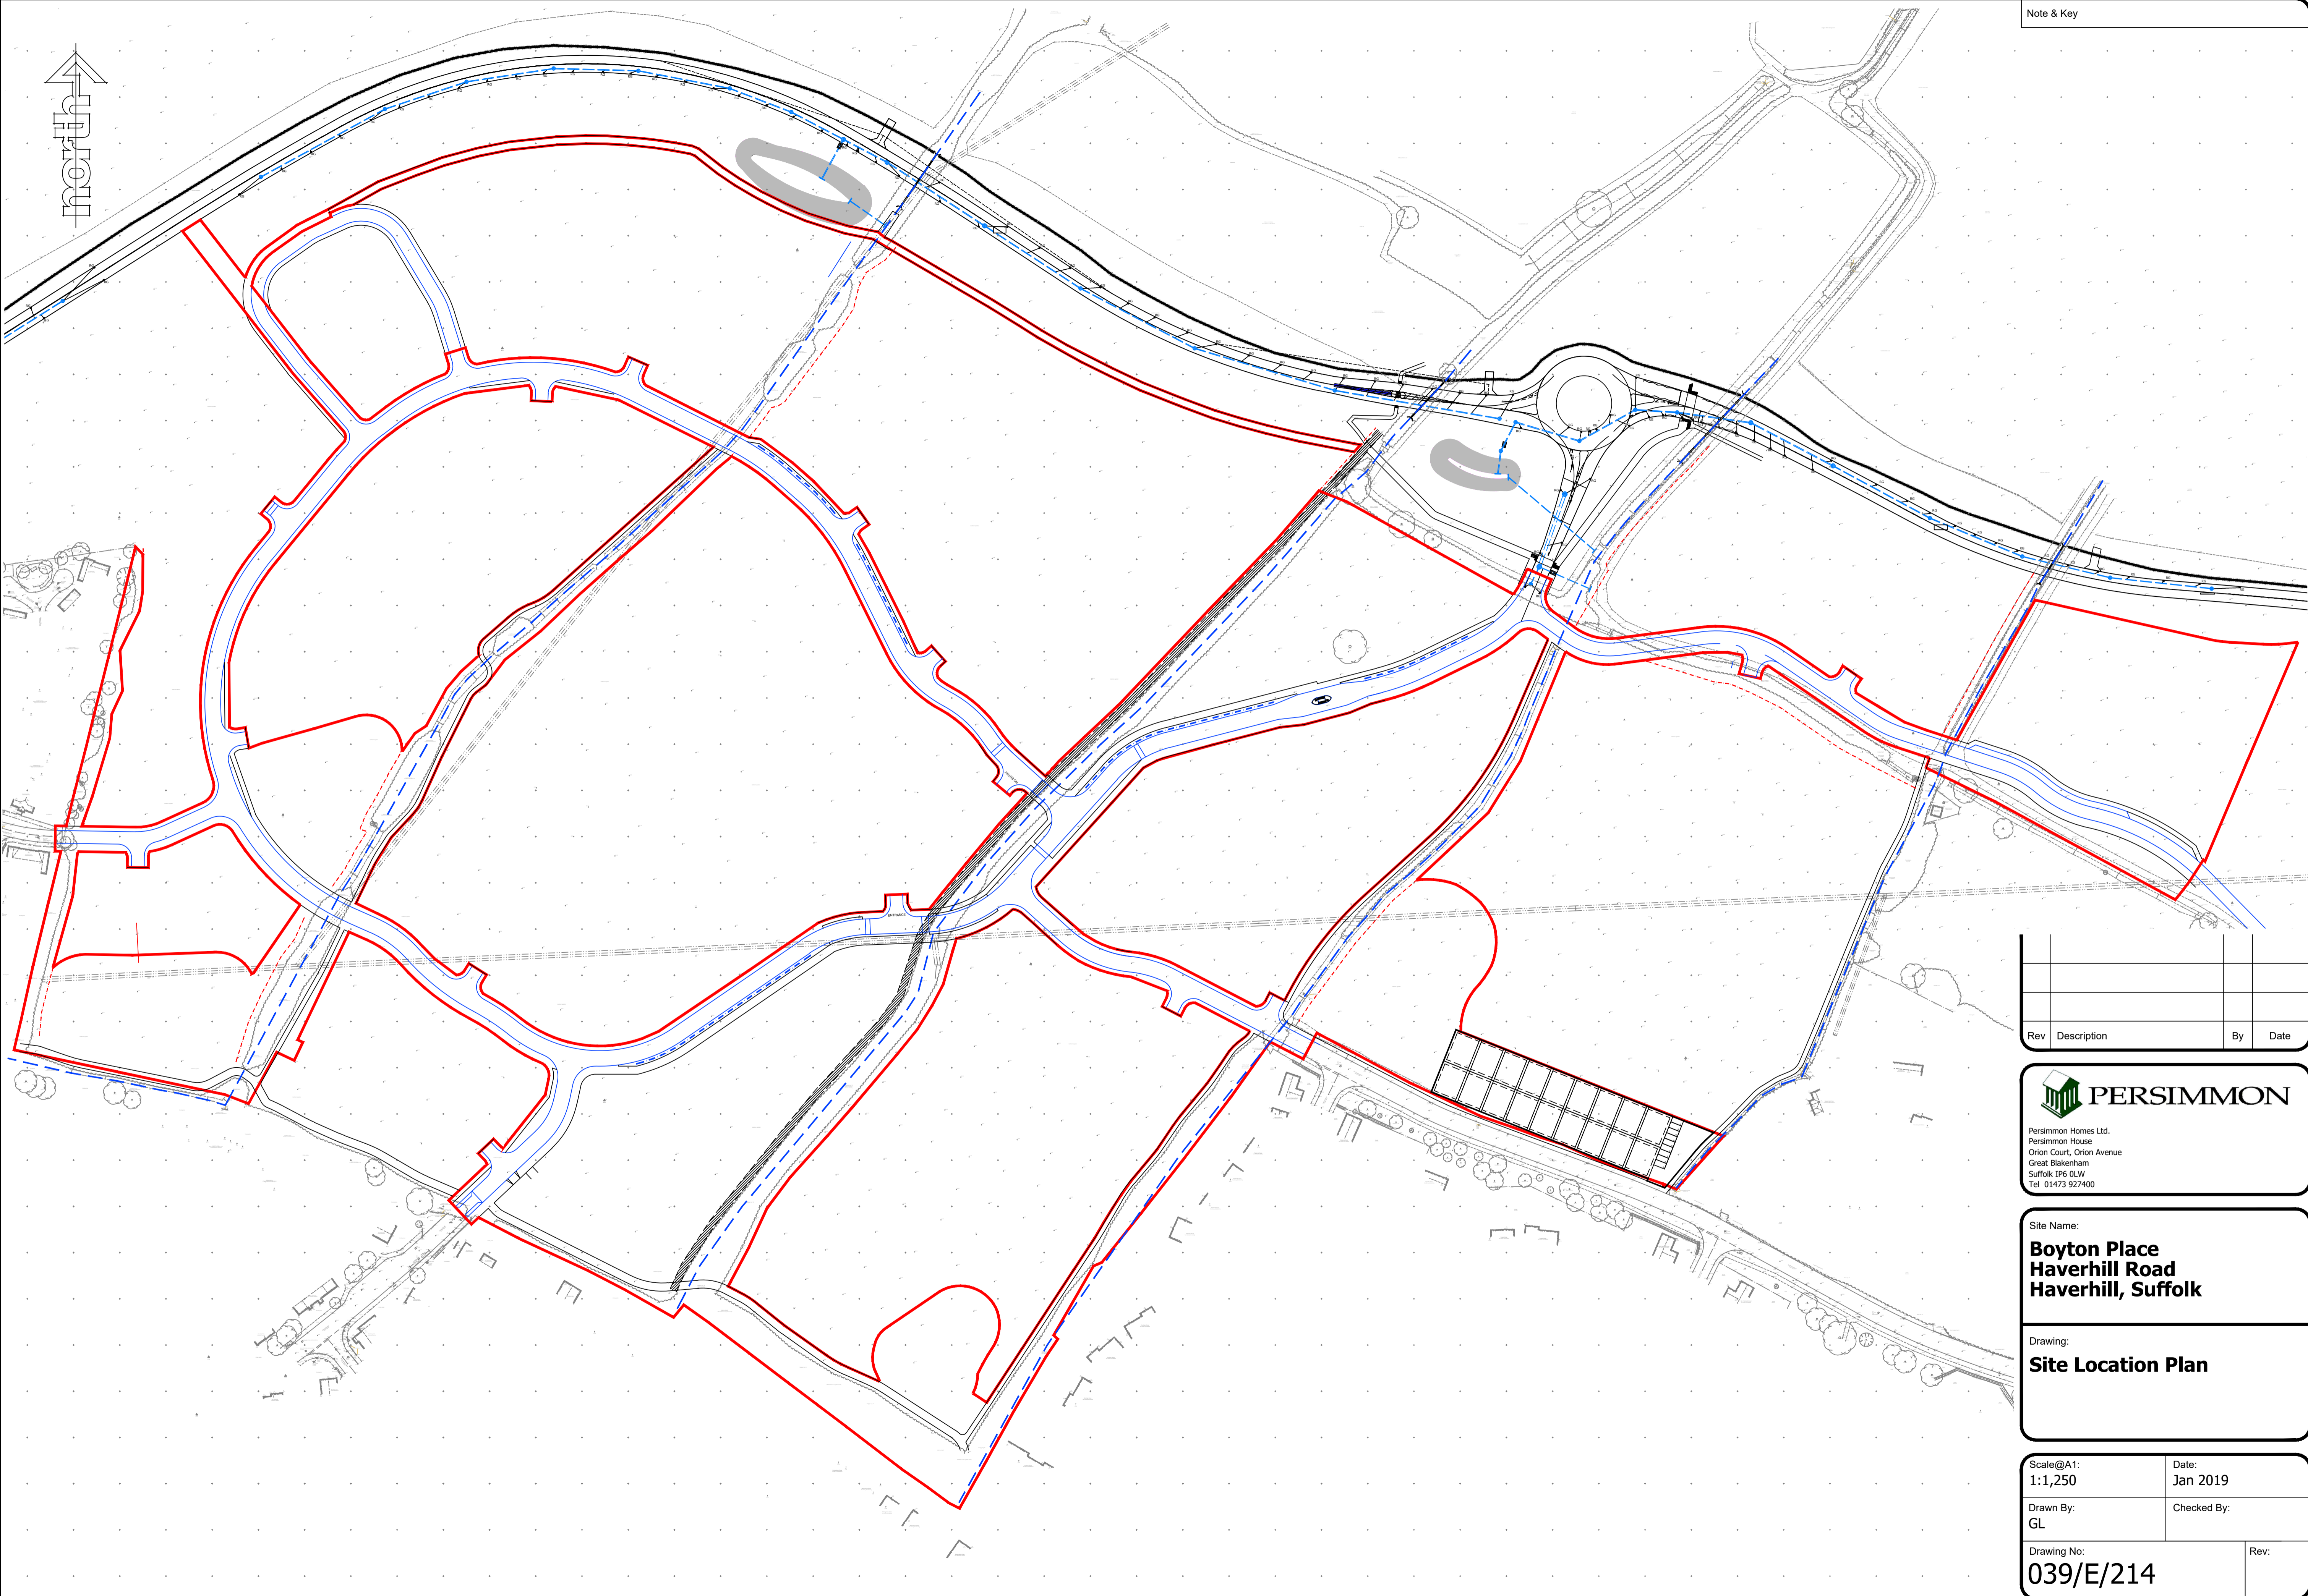

Note & Key

Rev	Description	By	Date

PERSIMMON

Persimmon Homes Ltd.
Persimmon House
Orion Court, Orion Avenue
Great Blakenham
Suffolk IP6 0LW
Tel 01473 927400

Site Name:
**Boyton Place
Haverhill Road
Haverhill, Suffolk**

Drawing:
Site Location Plan

Scale@A1: 1:1,250	Date: Jan 2019
Drawn By: GL	Checked By:
Drawing No: 039/E/214	Rev: