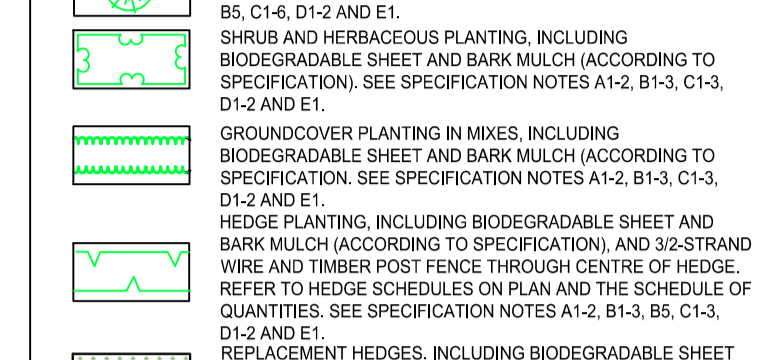

Table with 4 columns: QTY, CODE, PLANT NAME, STOCK. Lists various plant species like Corylia avellana, Cotoneaster integerrimus, etc.

Table with 4 columns: QTY, CODE, PLANT NAME, STOCK. Lists various plant species like Corylia avellana, Cotoneaster integerrimus, etc.

Table with 4 columns: QTY, CODE, PLANT NAME, STOCK. Lists various plant species like Corylia avellana, Cotoneaster integerrimus, etc.

NOTES AND ABBREVIATIONS

R.B. = Rootball stock
C.G. = Container grown stock
O.G. = Open ground stock...

Groundcover planting mixes including Biodegradable Sheet and Bark Mulch according to Specification...

Hedge planting in mixes, spring flowering varieties. Refer to schedule for further information.

Existing tree to be retained. See general note A1 and E1 if prepared. See also James Blake Associates Plan and Schedule for any surgery works.

Existing vegetation group or hedge to be retained. See general note A1 and E1 if prepared.

Area of existing ground flora to be retained and maintained.

Lockable gates available from Miracle Play. Tel: 0160658240 or similar and approved.

Wet pour safety surfacing available from Miracle Play. Tel: 0160658240 or similar and approved.

1M high bowtop fencing, galvanneal, available from Miracle Play. Tel: 0160658240 or similar and approved.