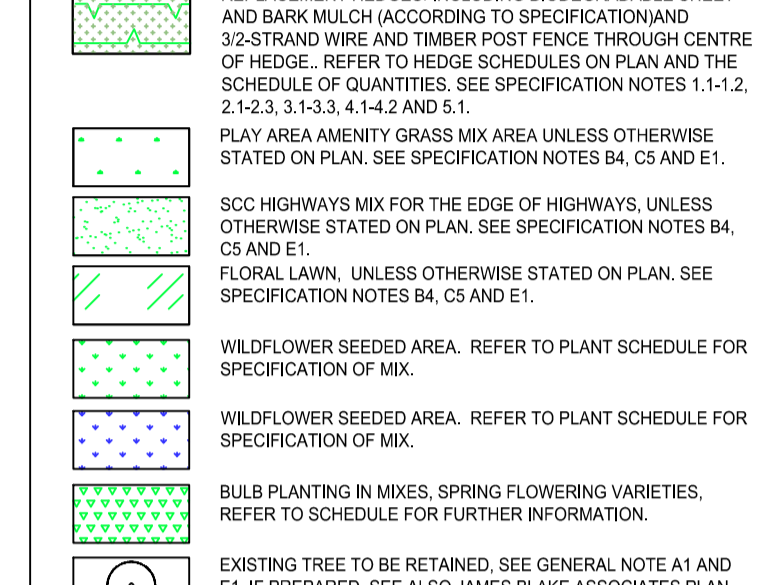

Table with 4 columns: QTY, CODE, PLANT NAME, STOCK. Lists various plant species like Corylia avellana, Cotoneaster integerrimus, etc.

Table with 4 columns: QTY, CODE, PLANT NAME, STOCK. Lists various plant species like Corylia avellana, Cotoneaster integerrimus, etc.

Table with 4 columns: QTY, CODE, PLANT NAME, STOCK. Lists various plant species like Corylia avellana, Cotoneaster integerrimus, etc.

NOTES AND ABBREVIATIONS

R.B. = Rootball stock
C.G. = Container grown stock
O.G. = Open ground stock...

Groundcover planting mixes including Biodegradable Sheet and Bark Mulch according to Specification...

Hedge planting in mixes, spring flowering varieties. Refer to schedule for further information.

Existing tree to be retained. See general note A1 and E1 if prepared. See also James Blake Associates Plan and Schedule for any surgery works.

Existing vegetation group or hedge to be retained. See general note A1 and E1 if prepared.

Area of existing ground flora to be retained and maintained.

Lockable gates available from Miracle Play. Tel: 0160658240 or similar and approved.

Wet pour safety surfacing available from Miracle Play. Tel: 0160658240 or similar and approved.

1M high bowtop fencing, galvanneal, available from Miracle Play. Tel: 0160658240 or similar and approved.