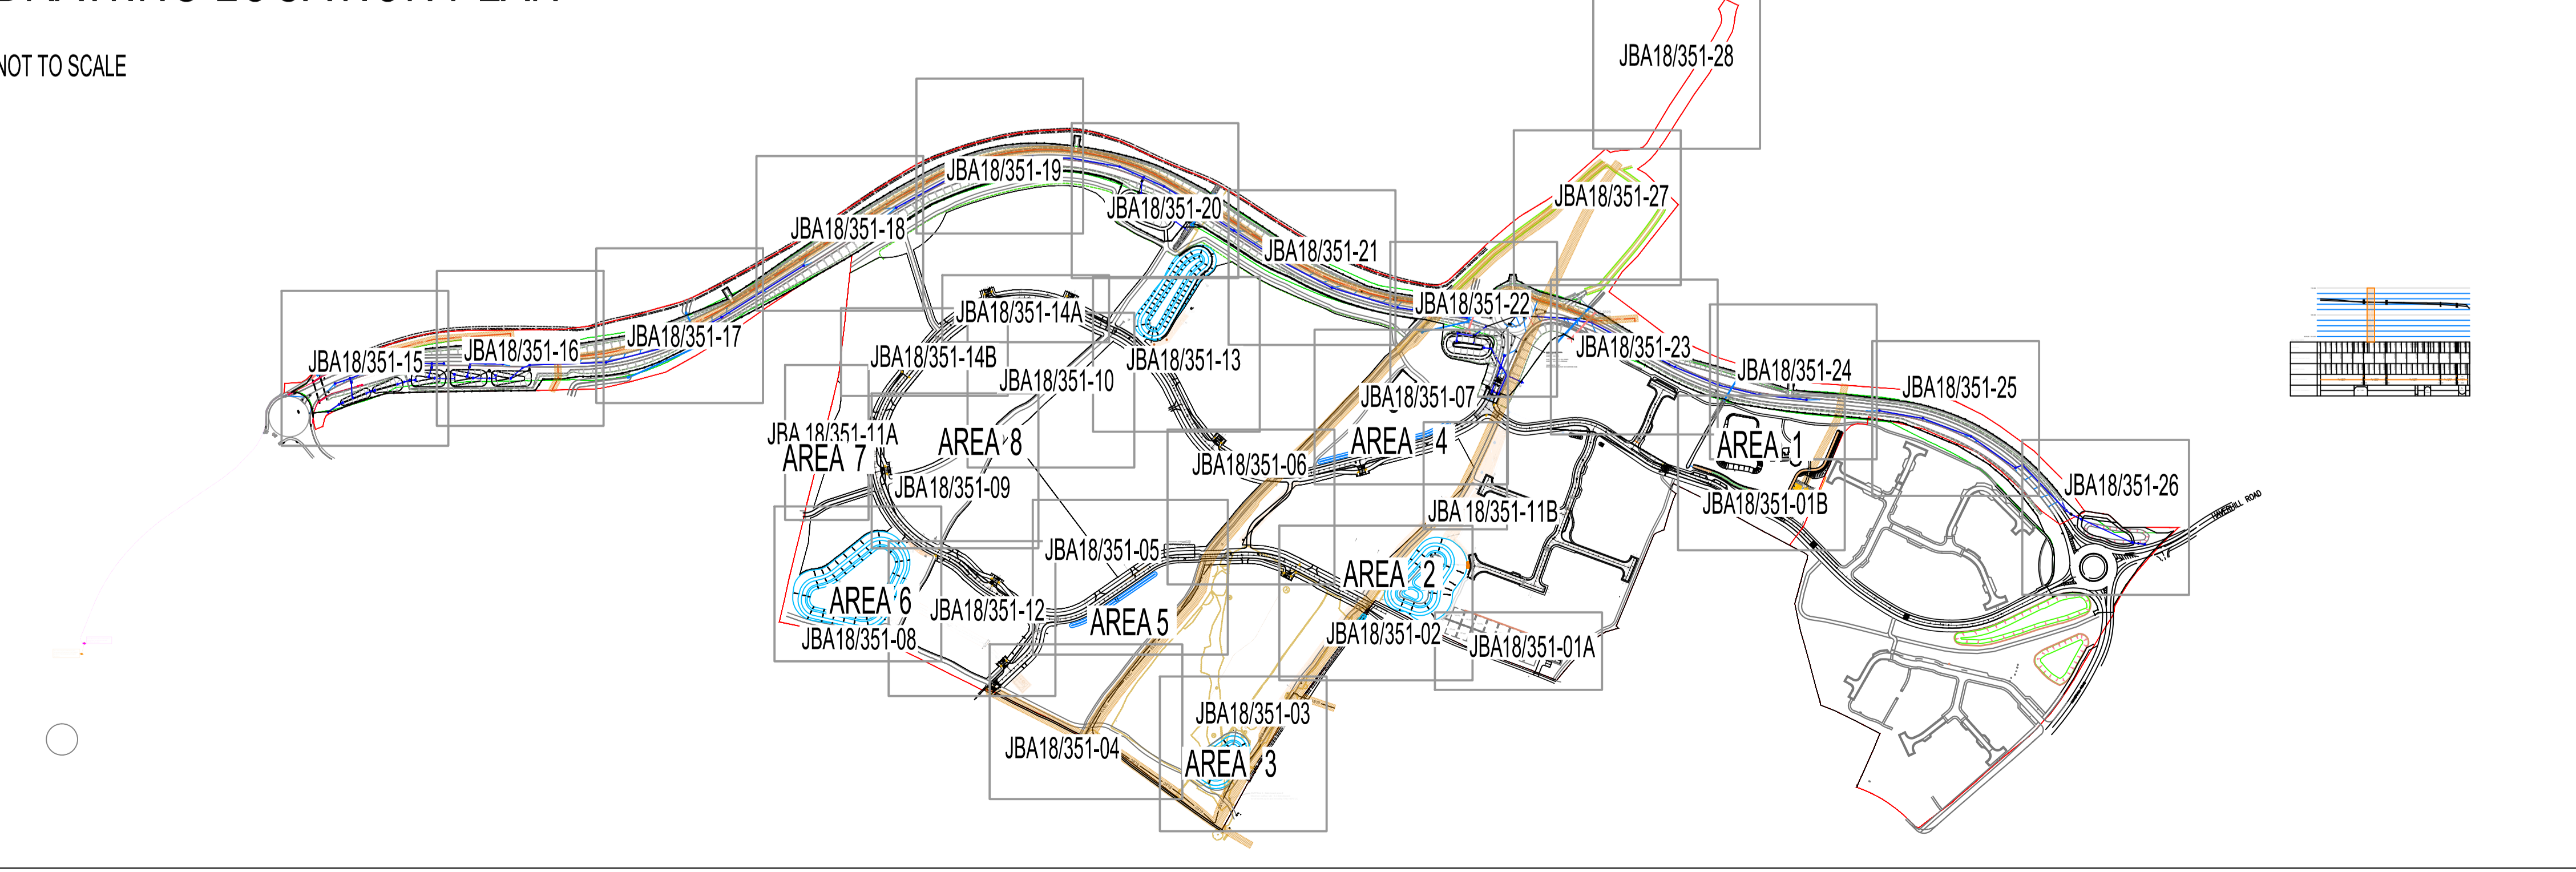

DRAWING LOCATION PLAN