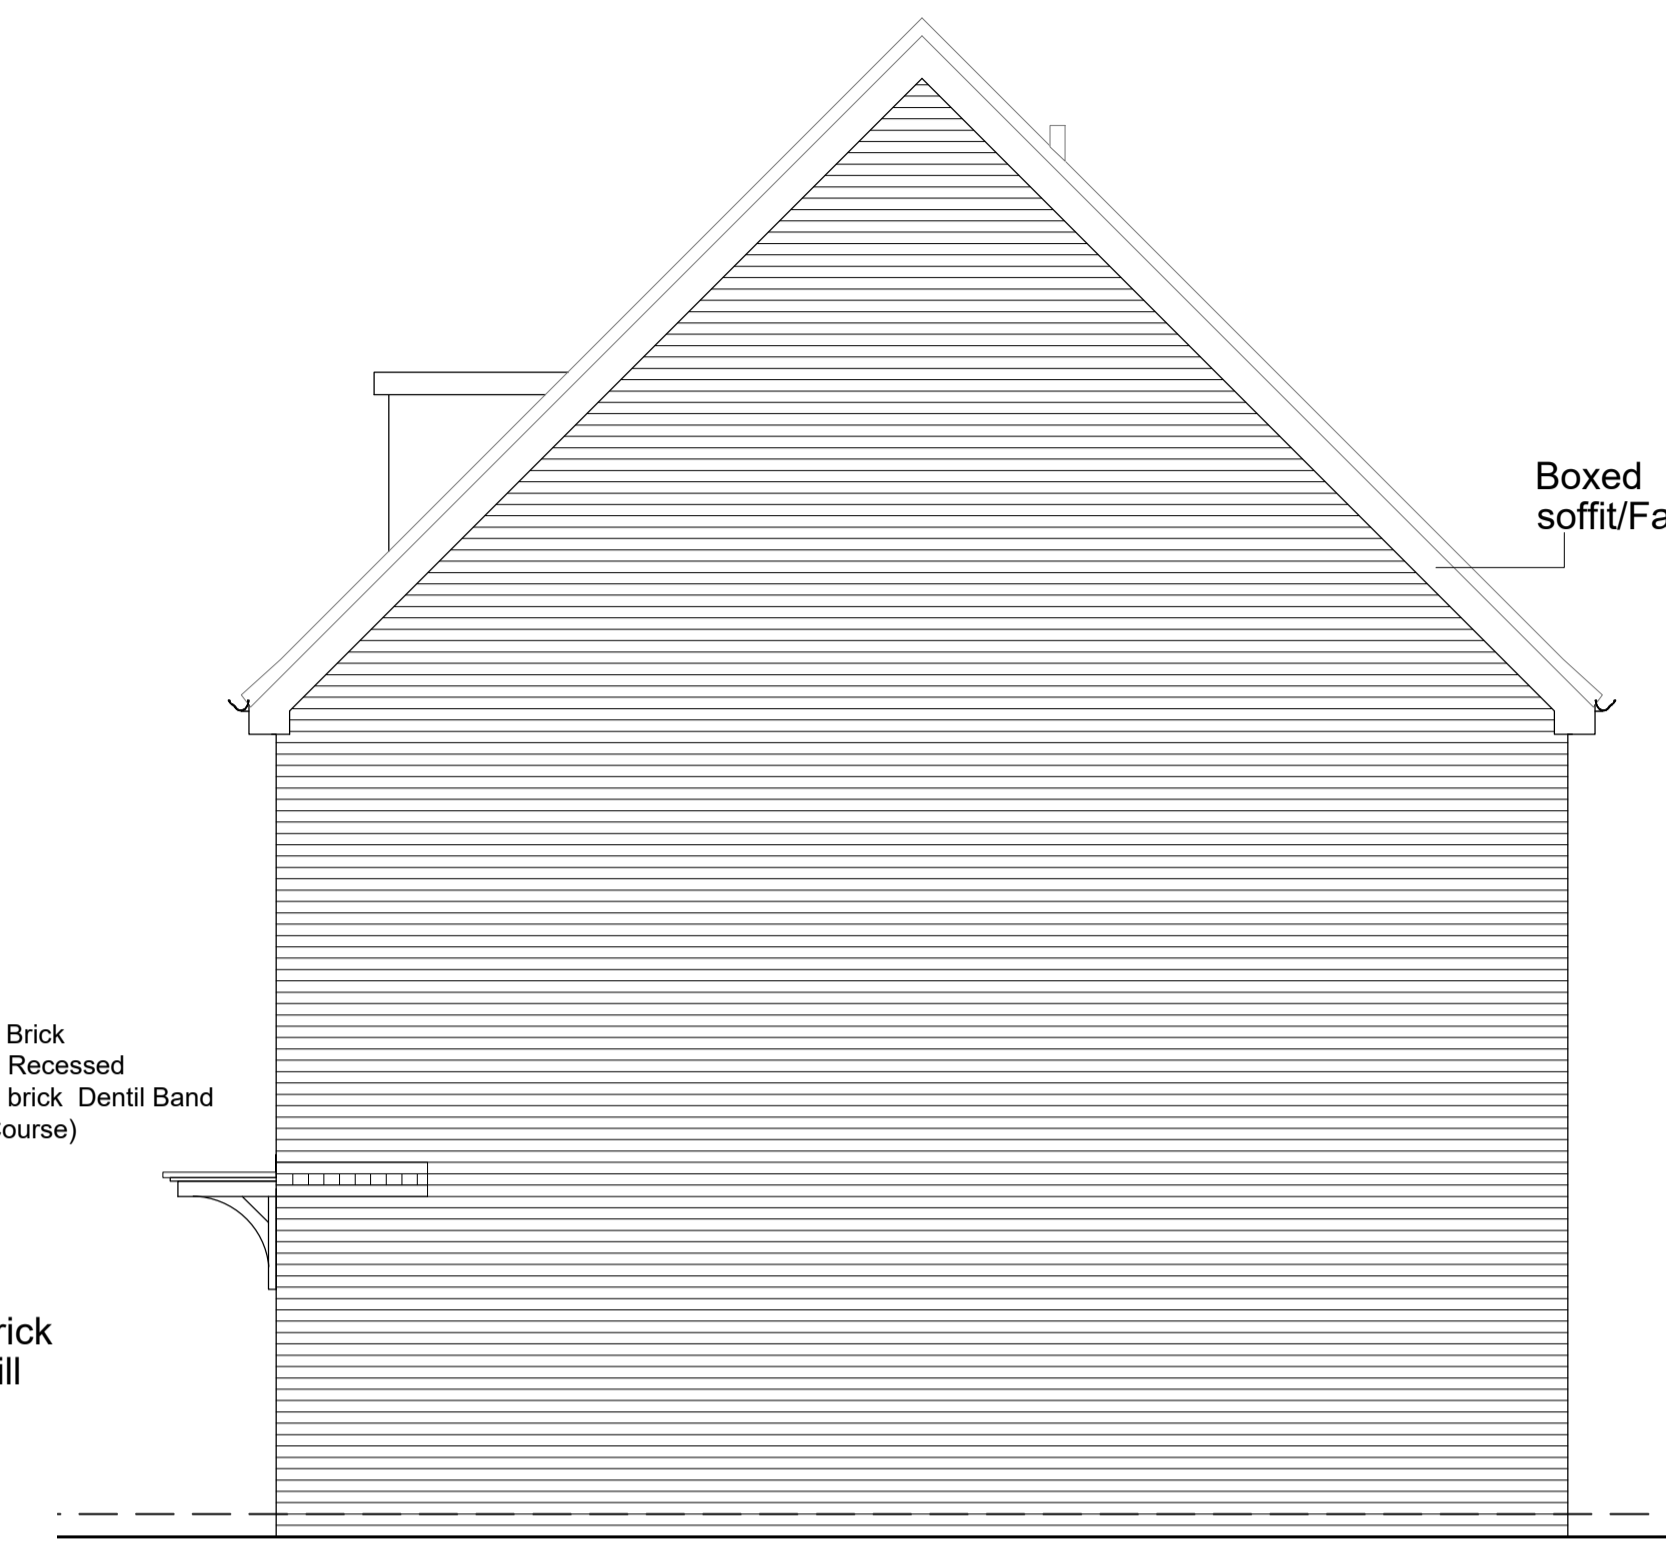

Side Elevation (AP)

Front Elevation

Side Elevation (H)

Rear Elevation

Ground Floor

First Floor

Second Floor

Rev	Description	By	Date

Scale@A1: 1:50	Date: Jan'19
Drawn By: AH	Checked By: GL
Drawing No: <b>041-P-036</b>	Rev: -