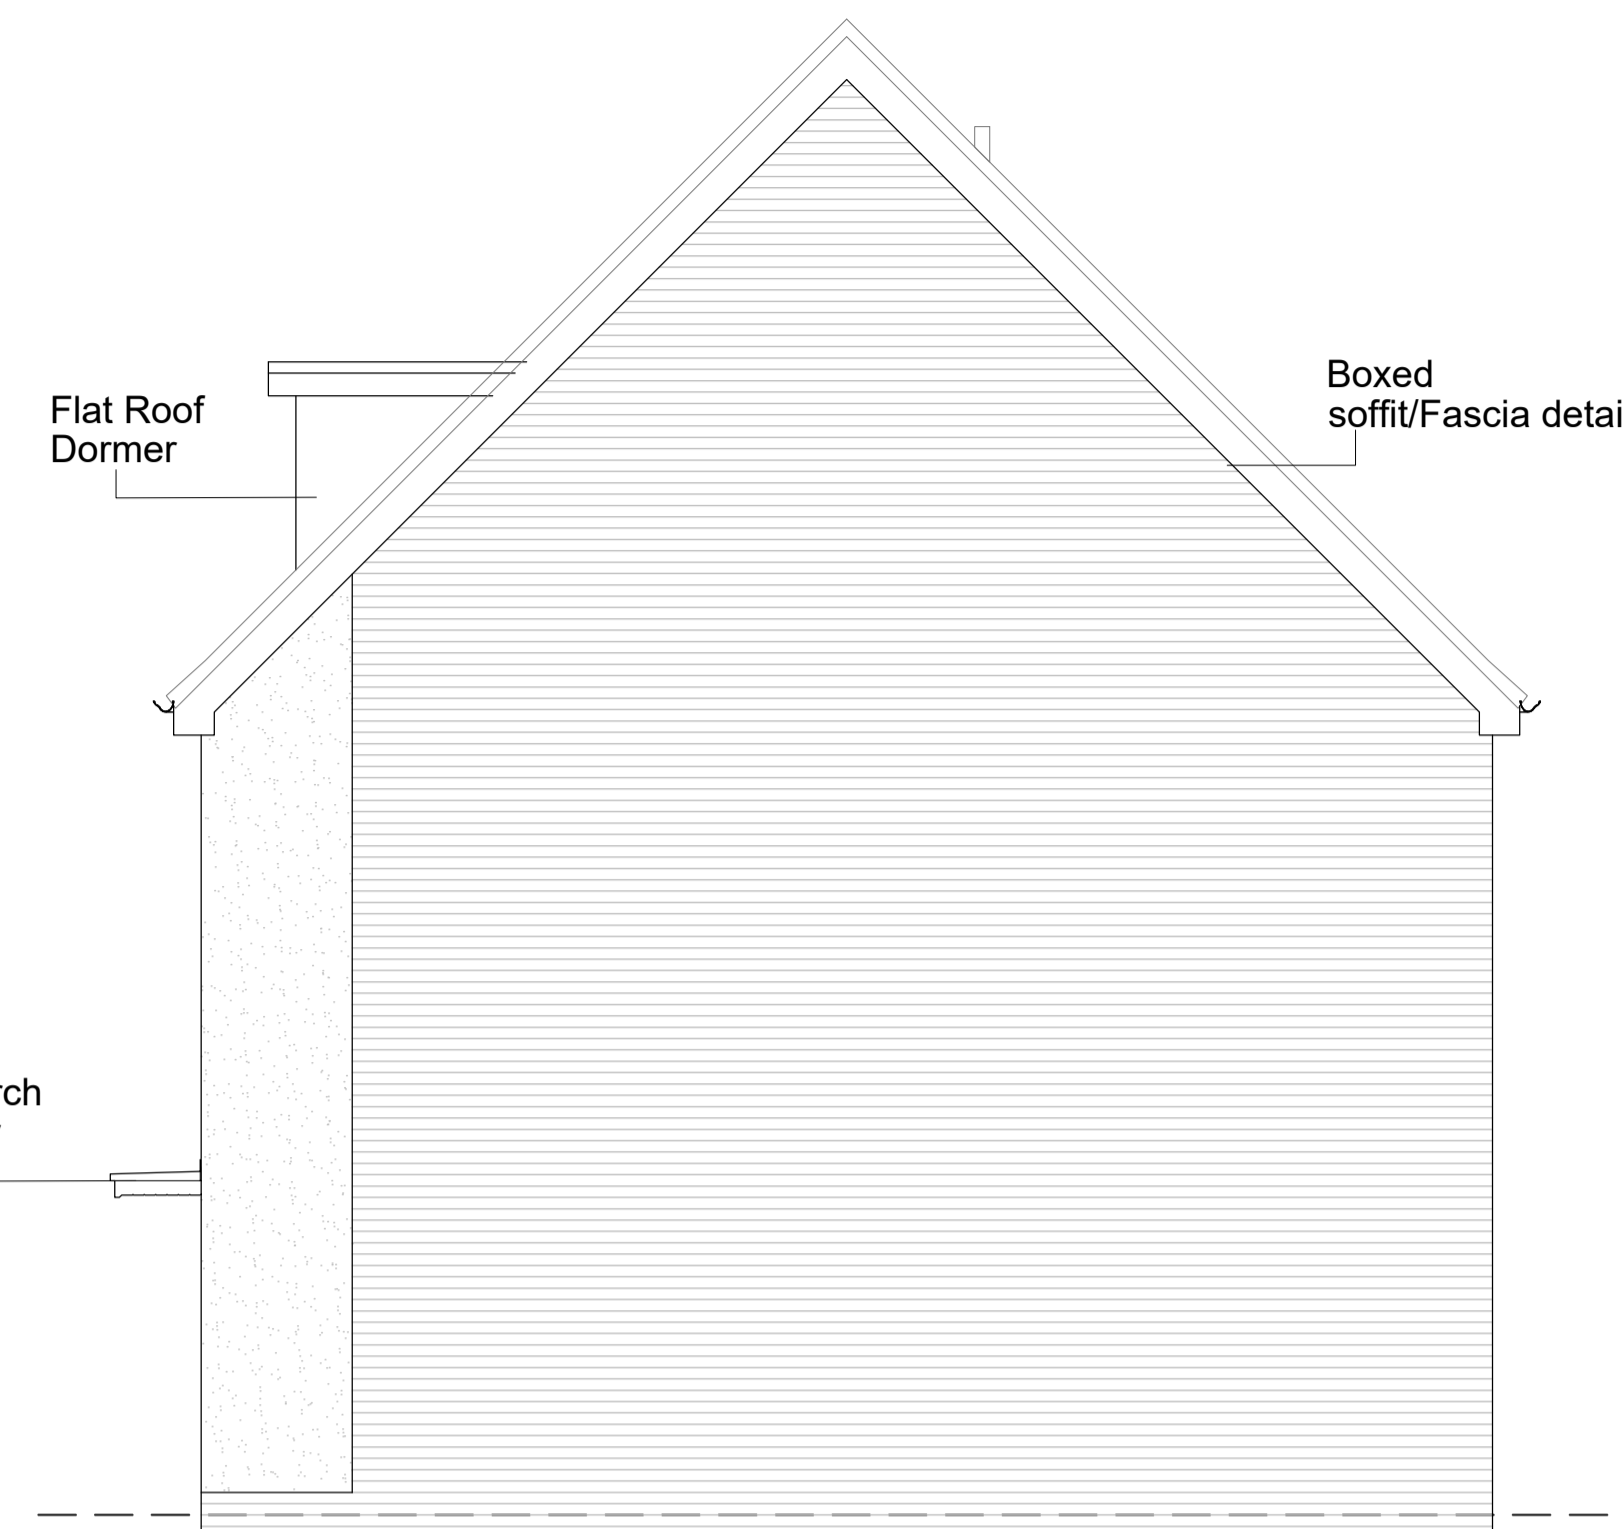

Side Elevation (AP)

Front Elevation

Side Elevation (AP)

Rear Elevation

Ground Floor

First Floor

Second Floor

Rev	Description	By	Date

Scale@A1: 1:50	Date: Jan'20
Drawn By: AH	Checked By: GL
Drawing No: 041-P-037	Rev: -