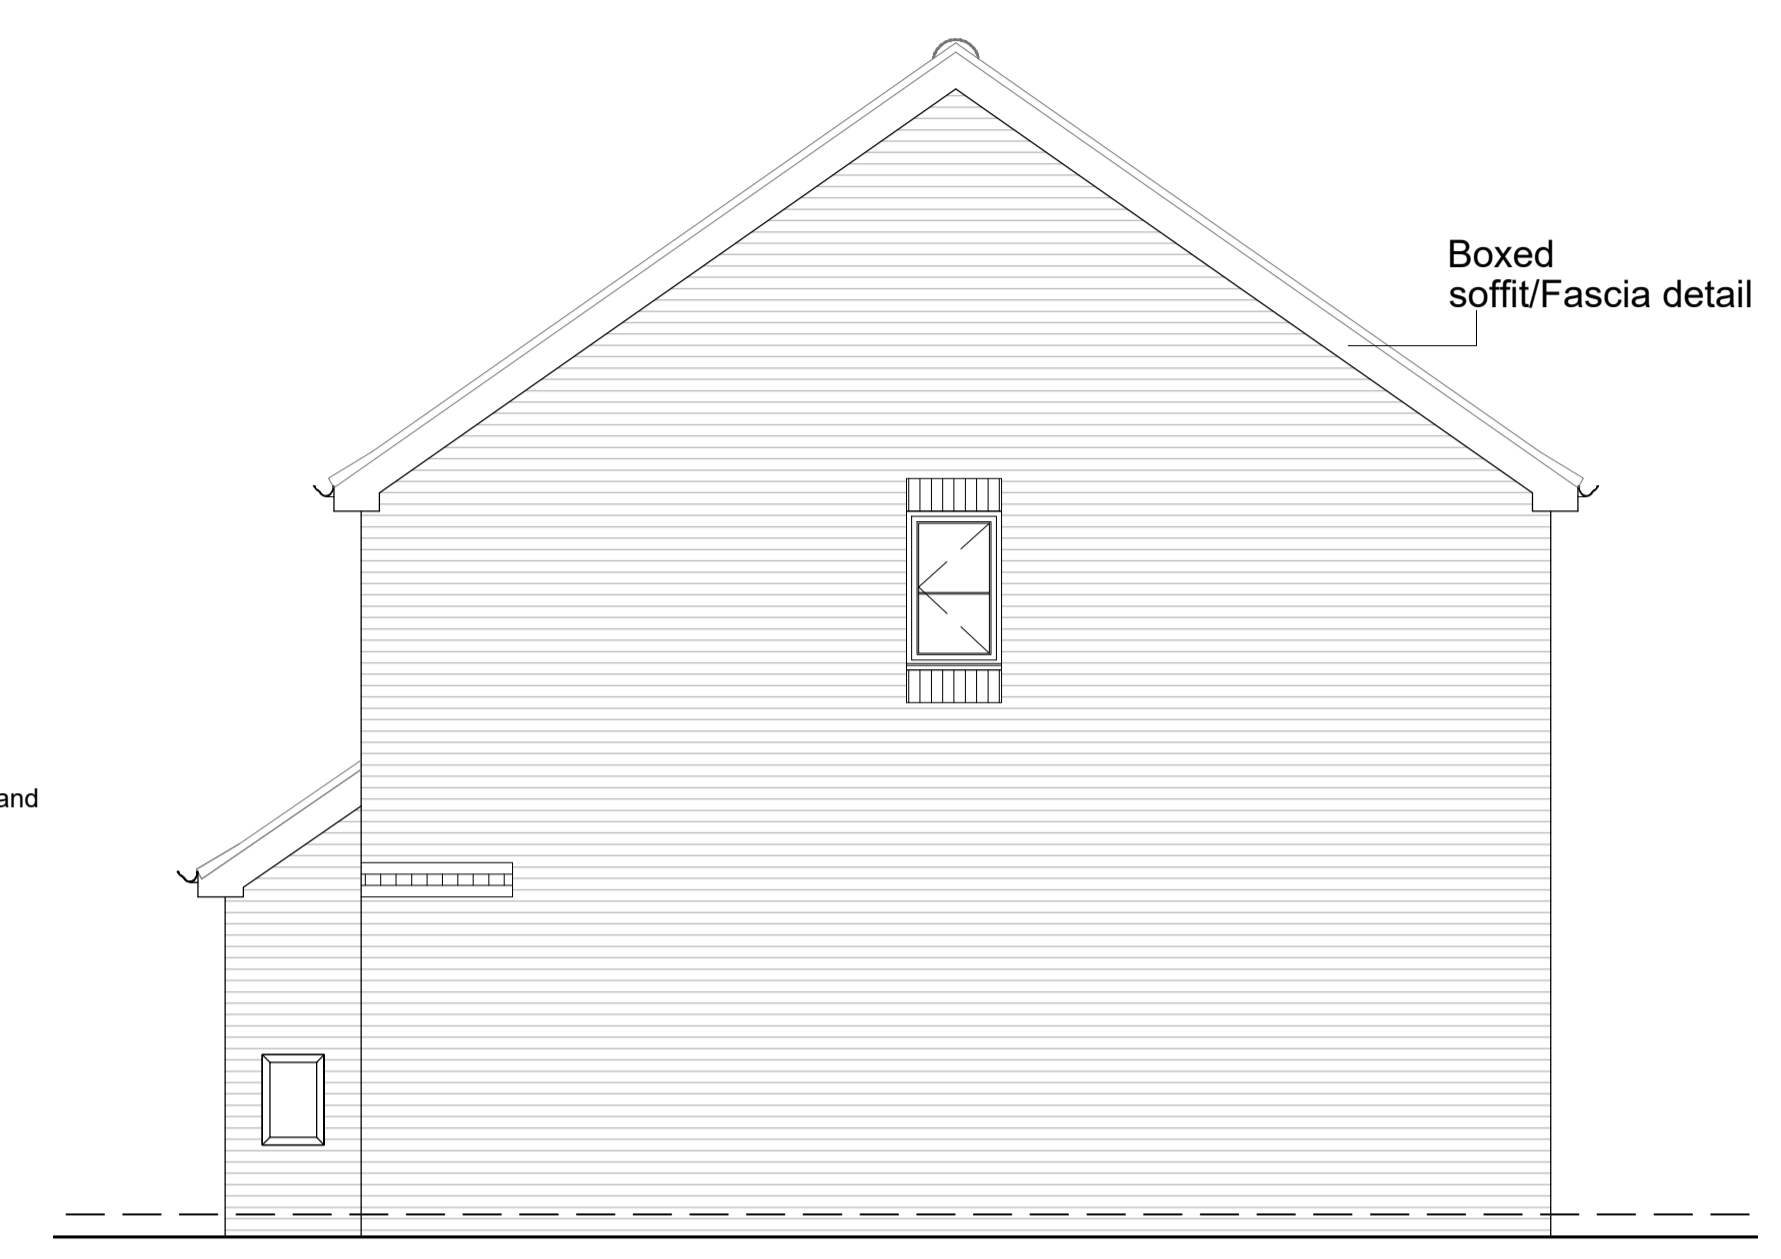

Side Elevation (H)

Front Elevation

Side Elevation (AP)

Rear Elevation

Ground Floor

First Floor

Rev	Description	By	Date

PERSIMMON
 Persimmon Homes Ltd.
 Persimmon House
 Orion Court, Orion Avenue
 Great Blakenham
 Suffolk IP6 0LW
 Tel 01473 927400

Site Name:
Haverhill Phase 2

Drawing:
Hopton Character Area 1
 AS - 25
 OP-26

Scale@A1: 1:50	Date: Jan'20
Drawn By: AH	Checked By: GL
Drawing No: 041-P-038	Rev: -