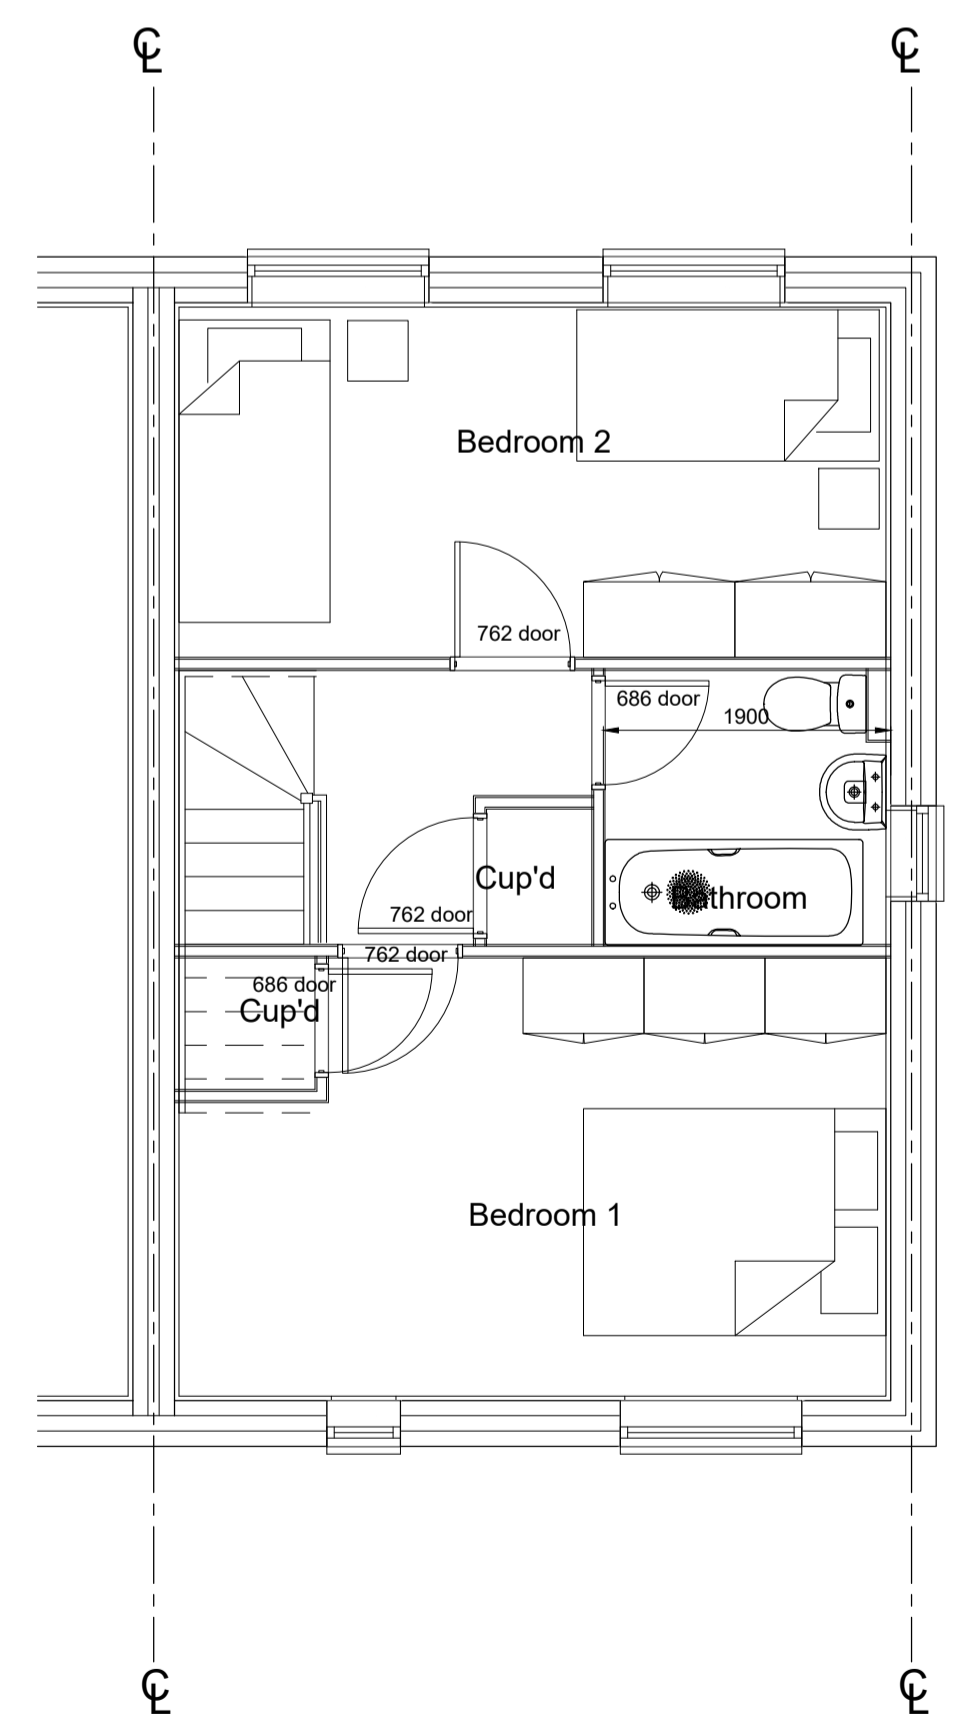

Side Elevation (H)

Front Elevation

Side Elevation (AP)

Rear Elevation

Ground Floor

First Floor

Rev	Description	By	Date

PERSIMMON
 Persimmon Homes Ltd.
 Persimmon House
 Orion Court, Orion Avenue
 Great Blakenham
 Suffolk IP6 0LW
 Tel 01473 927400

Site Name:
Haverhill Phase 2

Drawing:
Hopton Character Area 1
 AS - 25
 OP-26

Scale@A1: 1:50	Date: Jan'20
Drawn By: AH	Checked By: GL
Drawing No: 041-P-038	Rev: -