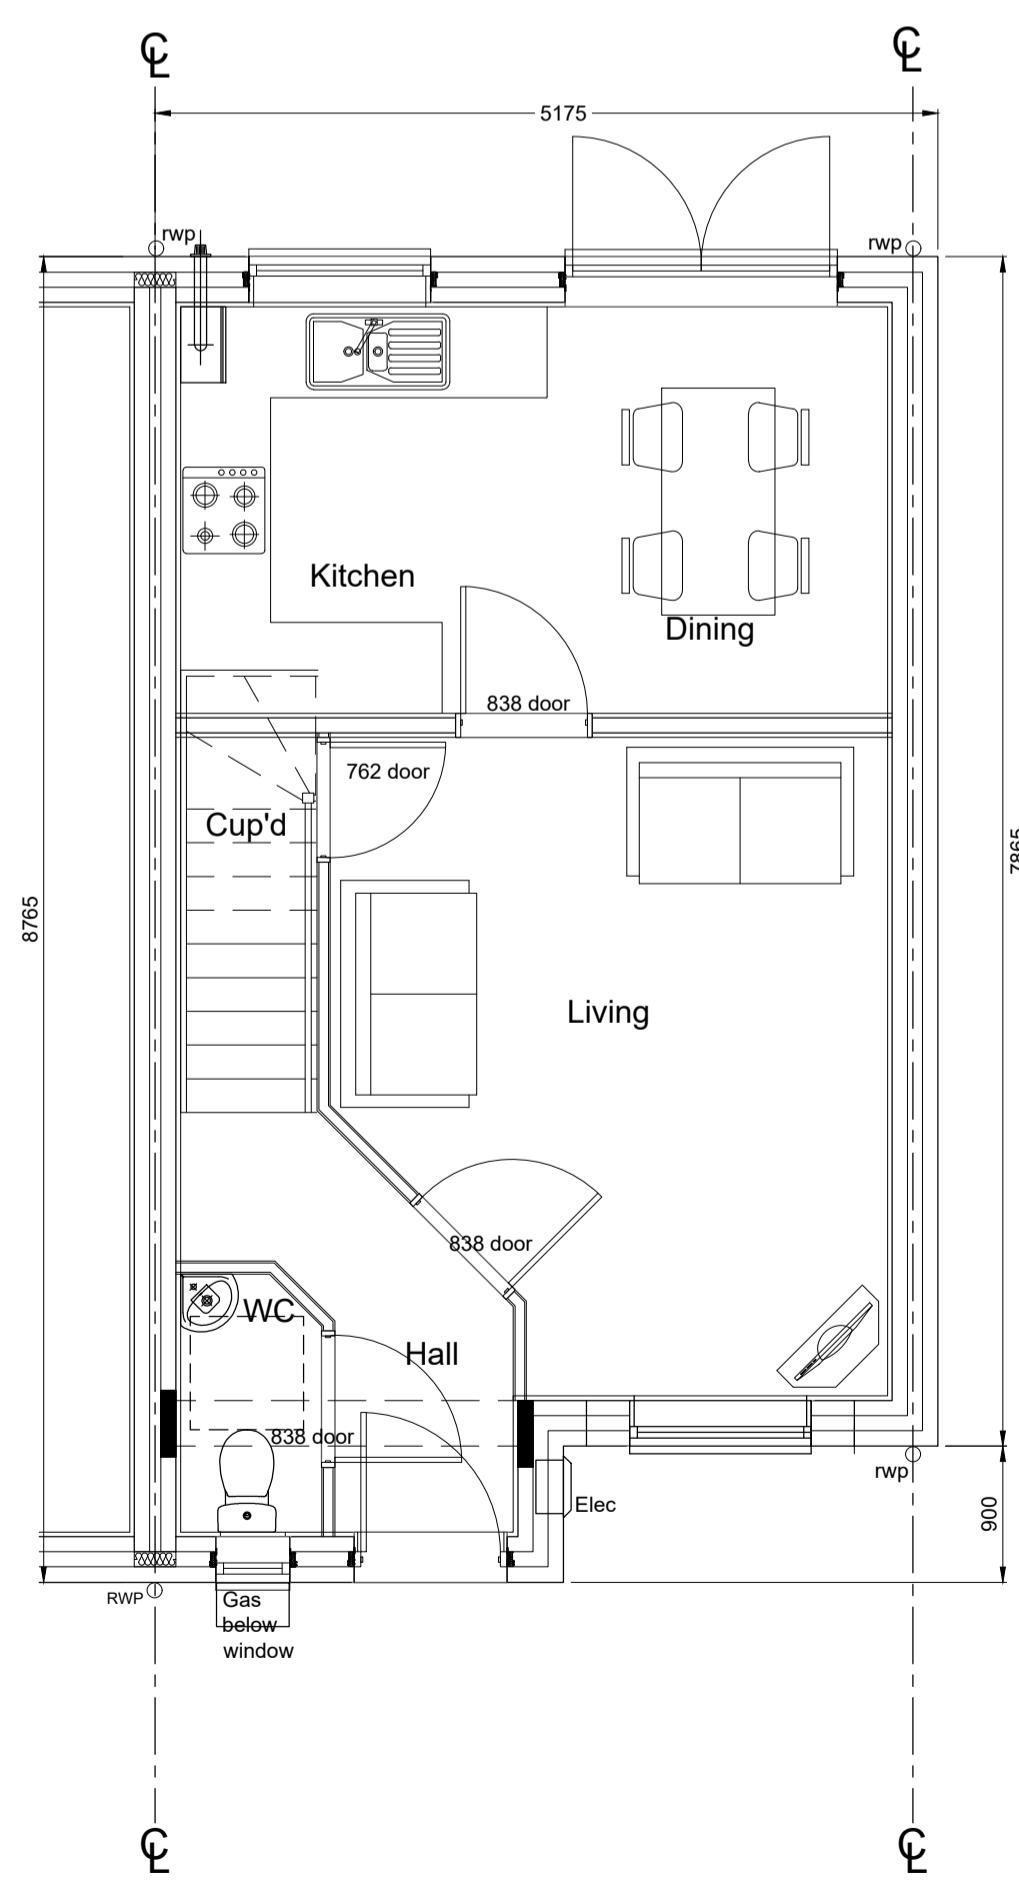

Side Elevation (H)

Front Elevation

Side Elevation (AP)

Rear Elevation

Ground Floor

First Floor

Rev	Description	By	Date

PERSIMMON
 Persimmon Homes Ltd.
 Persimmon House
 Orion Court, Orion Avenue
 Great Blakenham
 Suffolk IP6 0LW
 Tel 01473 927400

Site Name:
Haverhill Phase 2

Drawing:
Hopton Character Area 1
 AS - 25
 OP-26

Scale@A1: 1:50	Date: Jan'20
Drawn By: AH	Checked By: GL
Drawing No: 041-P-038	Rev: -