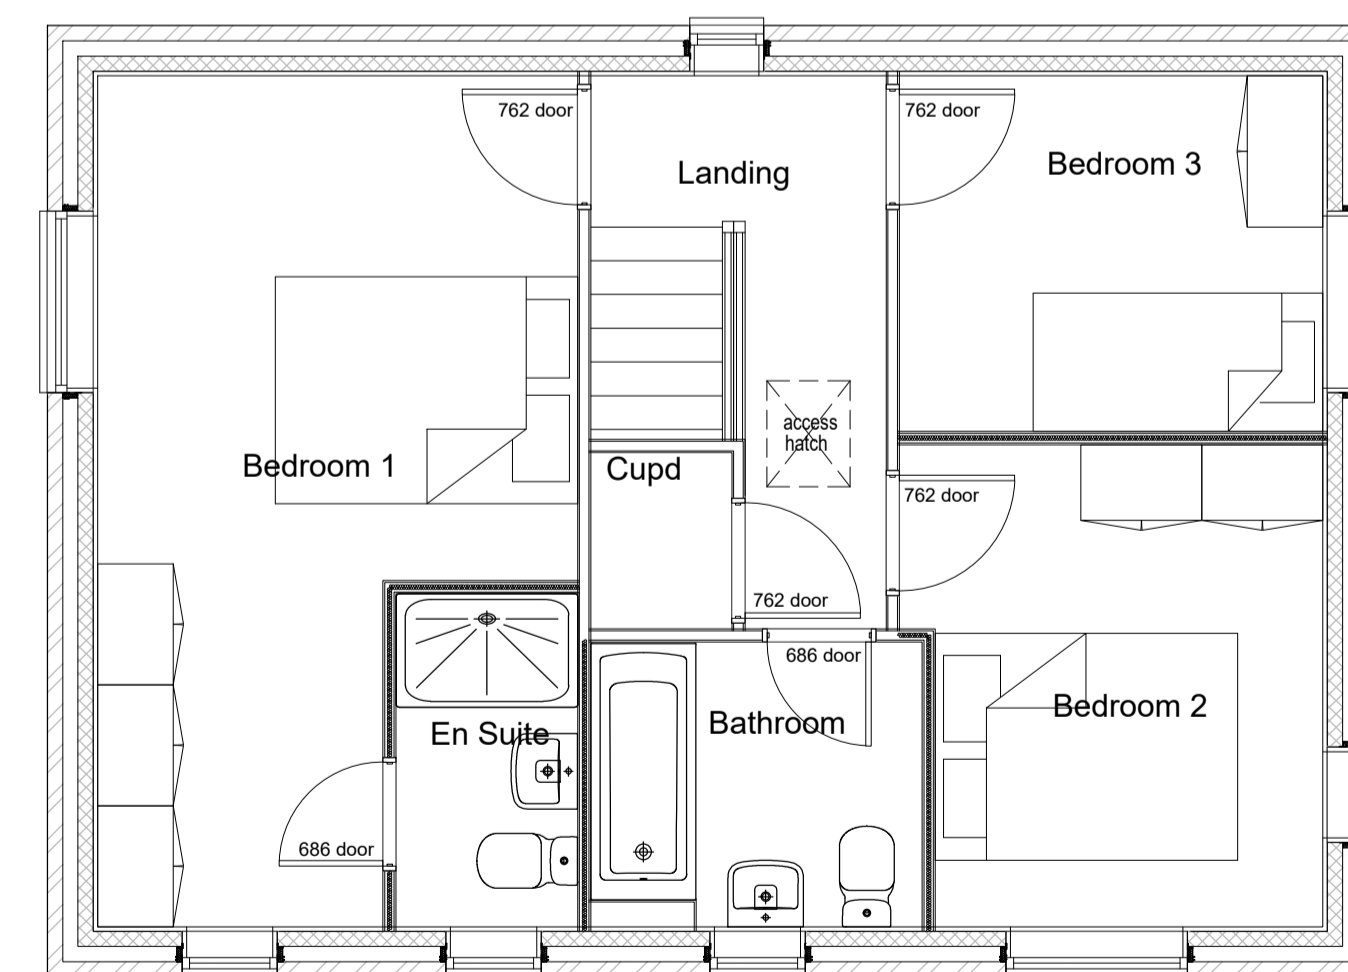

Side Elevation

Front Elevation

Side Elevation

Rear Elevation

Rev	Description	By	Date

PERSIMMON
 Persimmon Homes Ltd.
 Persimmon House
 Orion Court, Orion Avenue
 Great Blakenham
 Suffolk IP6 0LW
 Tel: 01473 927400

Site Name:
Haverhill Phase 2

Drawing:
Lockwood Corner Character Area 2
 OPP - 124,146

Scale@A1: 1:50	Date: Jan'20
Drawn By: AH	Checked By: GL
Drawing No: 041-P-042	Rev: -