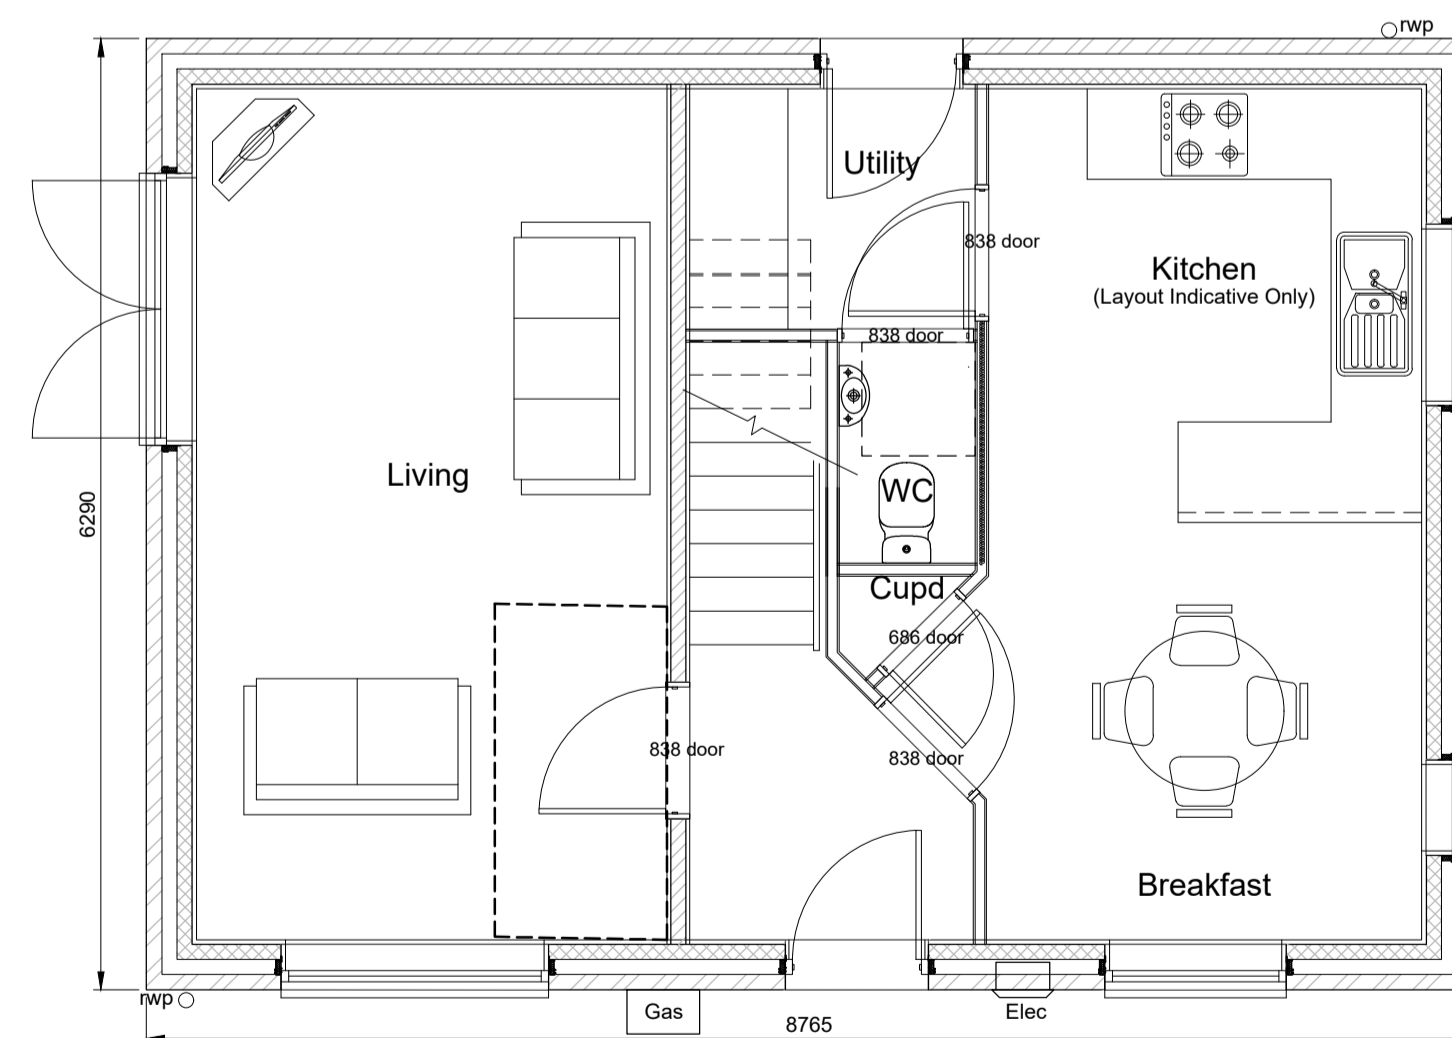

Side Elevation

Front Elevation

Side Elevation

Rear Elevation

Rev	Description	By	Date

PERSIMMON
 Persimmon Homes Ltd.
 Persimmon House
 Orion Court, Orion Avenue
 Great Blakenham
 Suffolk IP6 0LW
 Tel: 01473 927400

Site Name:
Haverhill Phase 2

Drawing:
Lockwood Corner Character Area 2
 OPP - 124,146

Scale@A1: 1:50	Date: Jan'20
Drawn By: AH	Checked By: GL
Drawing No: 041-P-042	Rev: -