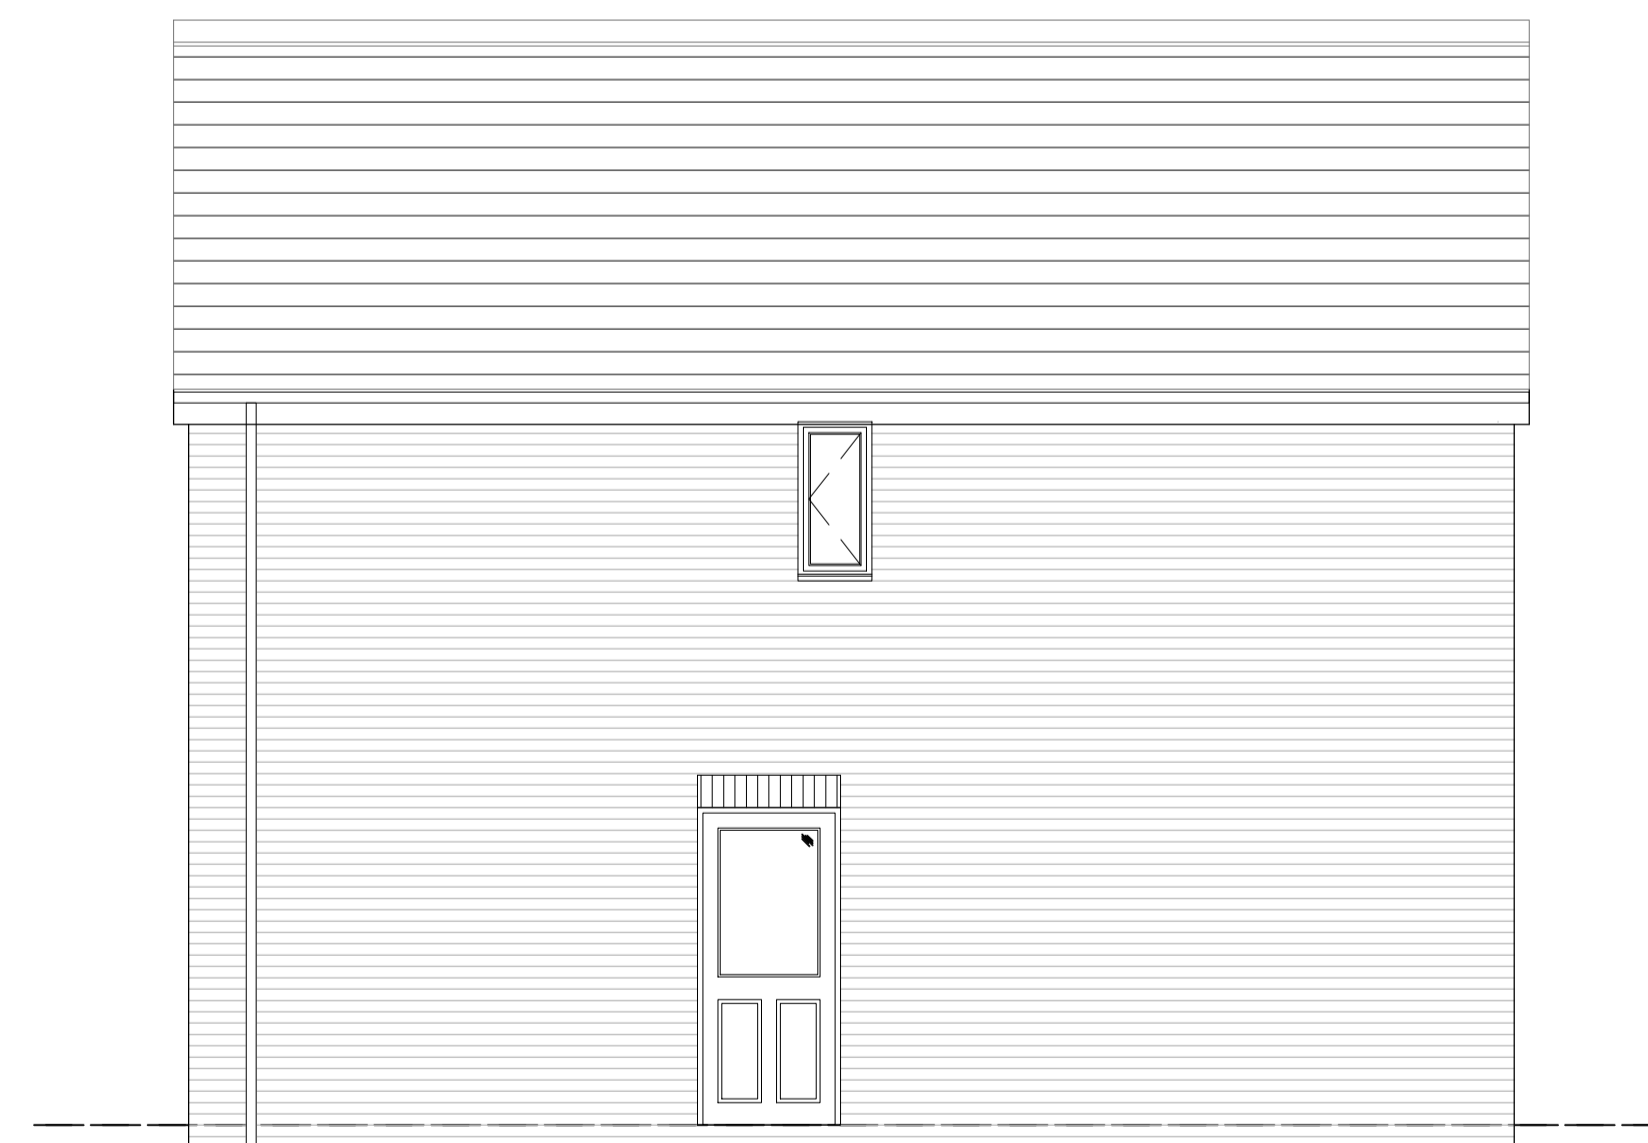

Side Elevation

Front Elevation

Side Elevation

Rear Elevation

Rev	Description	By	Date

PERSIMMON
 Persimmon Homes Ltd.
 Persimmon House
 Orion Court, Orion Avenue
 Great Blakenham
 Suffolk IP6 0LW
 Tel: 01473 927400

Site Name:
Haverhill Phase 2

Drawing:
Lockwood Corner Character Area 2
 OPP - 124,146

Scale@A1: 1:50	Date: Jan'20
Drawn By: AH	Checked By: GL
Drawing No: 041-P-042	Rev: -