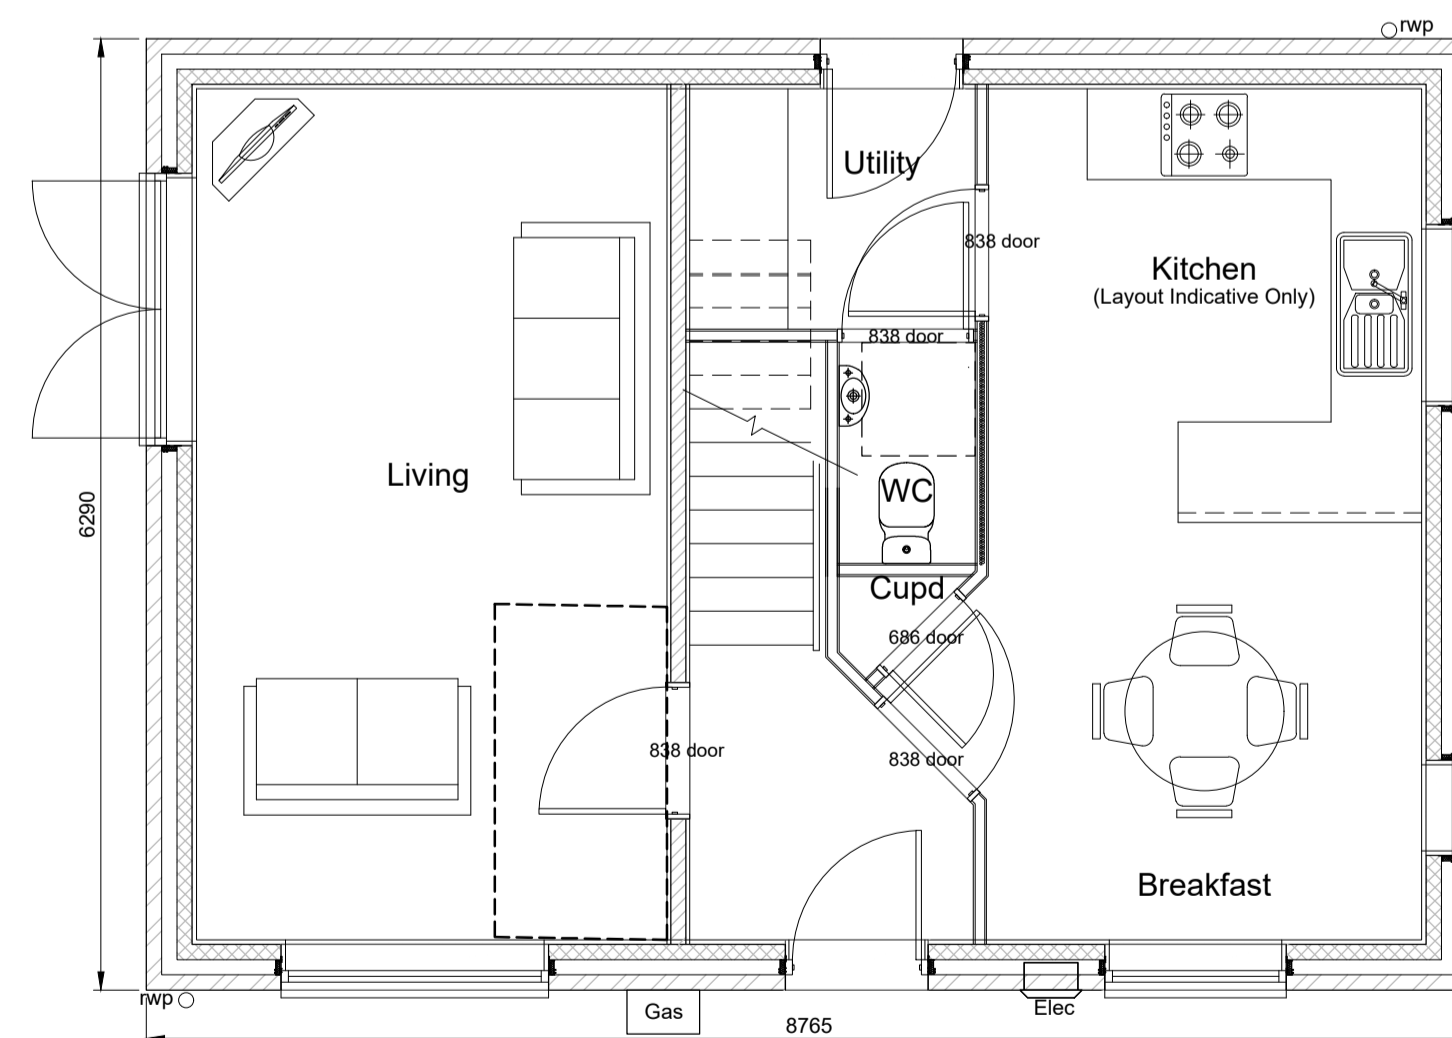

Side Elevation

Front Elevation

Side Elevation

Rear Elevation

Rev	Description	By	Date

**PERSIMMON**  
 Persimmon Homes Ltd.  
 Persimmon House  
 Orion Court, Orion Avenue  
 Great Blakenham  
 Suffolk IP6 0LW  
 Tel 01473 927400

Site Name:  
**Haverhill Phase 2**

Drawing:  
**Lockwood Corner Character Area 4**  
 OPP - 133

Scale@A1: 1:50	Date: Jan'20
Drawn By: AH	Checked By: GL
Drawing No: <b>041-P-043</b>	Rev: -