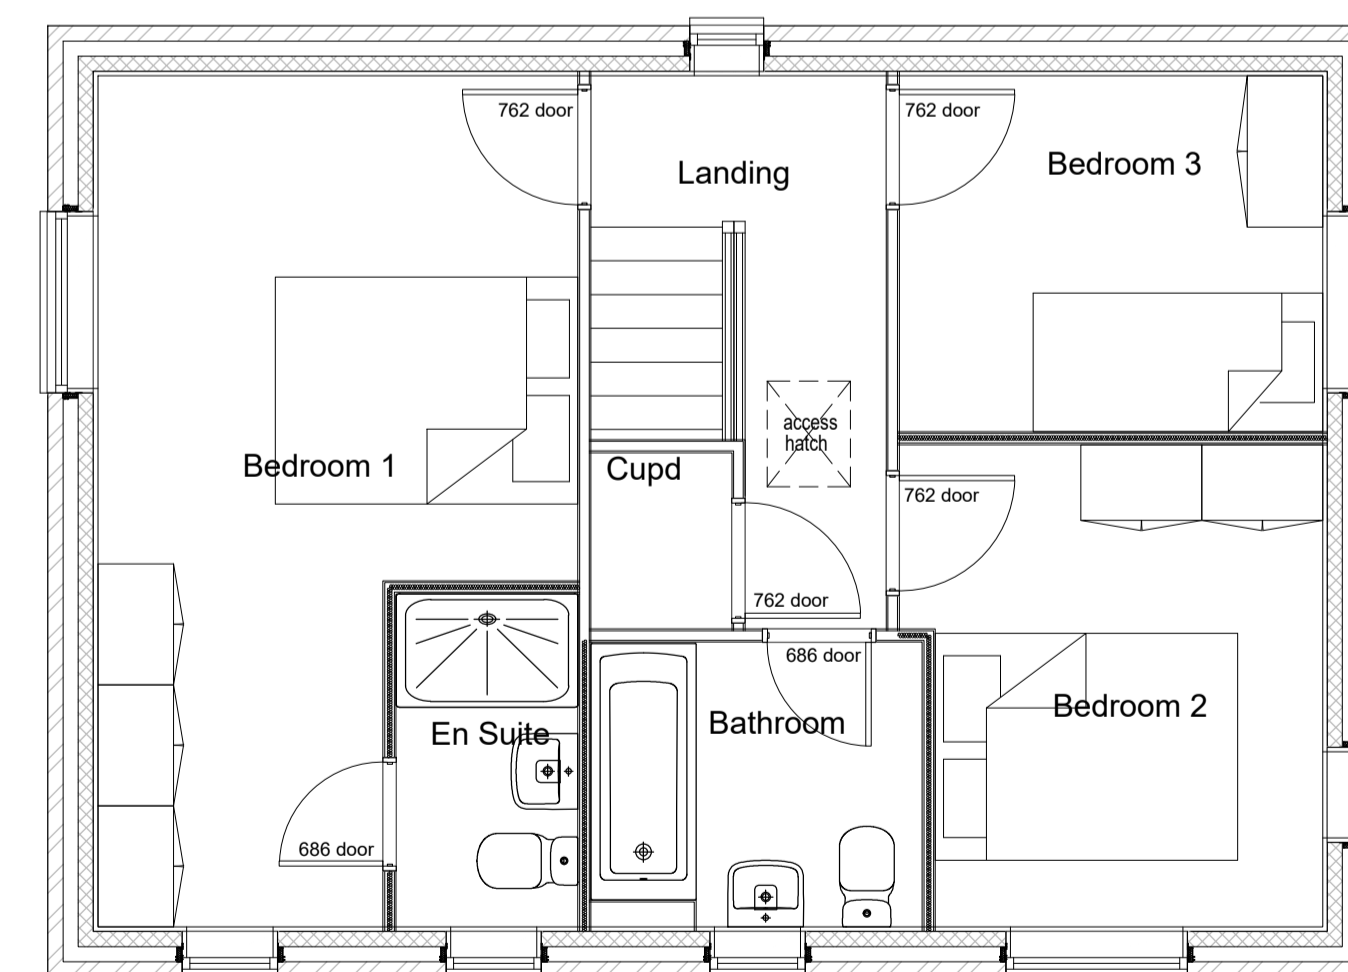

Side Elevation

Front Elevation

Side Elevation

Rear Elevation

Rev	Description	By	Date

**PERSIMMON**  
 Persimmon Homes Ltd.  
 Persimmon House  
 Orion Court, Orion Avenue  
 Great Blakenham  
 Suffolk IP6 0LW  
 Tel 01473 927400

Site Name:  
**Haverhill Phase 2**

Drawing:  
**Lockwood Corner Character Area 4**  
 OPP - 133

Scale@A1: 1:50	Date: Jan'20
Drawn By: AH	Checked By: GL
Drawing No: <b>041-P-043</b>	Rev: -