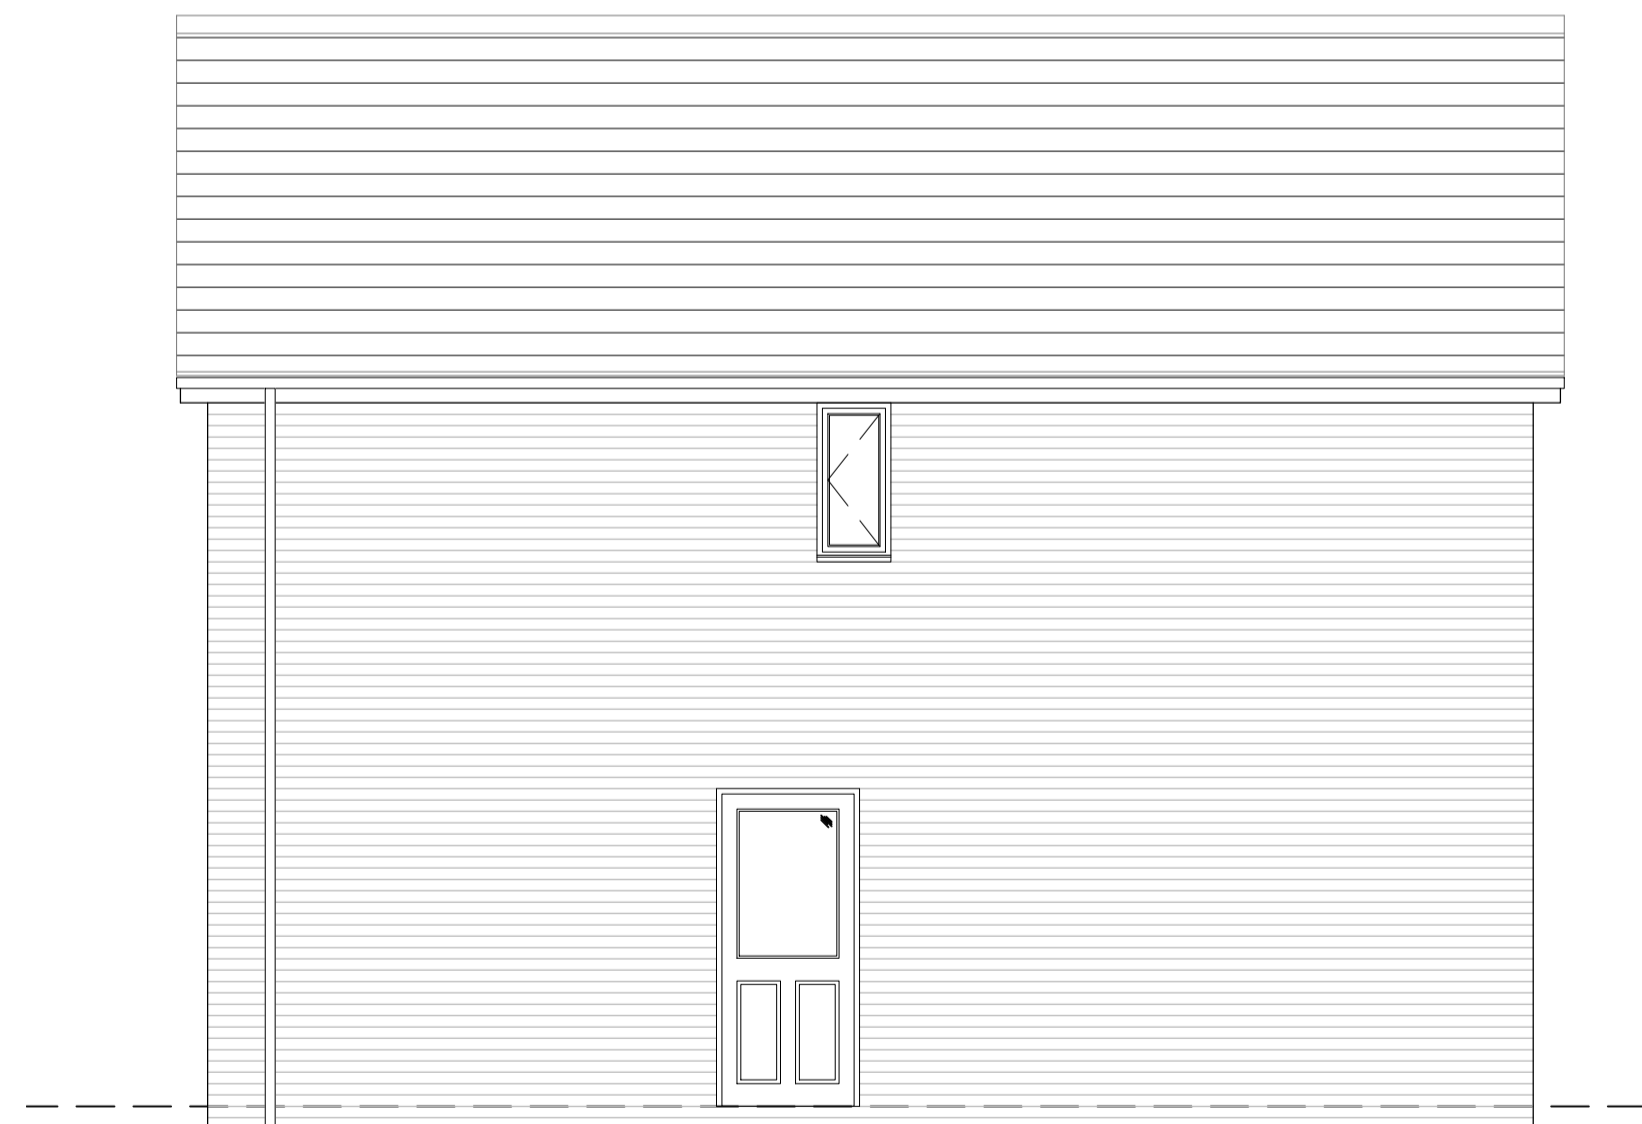

Side Elevation

Front Elevation

Side Elevation

Rear Elevation

Rev	Description	By	Date

**PERSIMMON**  
 Persimmon Homes Ltd.  
 Persimmon House  
 Orion Court, Orion Avenue  
 Great Blakenham  
 Suffolk IP6 0LW  
 Tel 01473 927400

Site Name:  
**Haverhill Phase 2**

Drawing:  
**Lockwood Corner Character Area 4**  
 OPP - 133

Scale@A1: 1:50	Date: Jan'20
Drawn By: AH	Checked By: GL
Drawing No: <b>041-P-043</b>	Rev: -