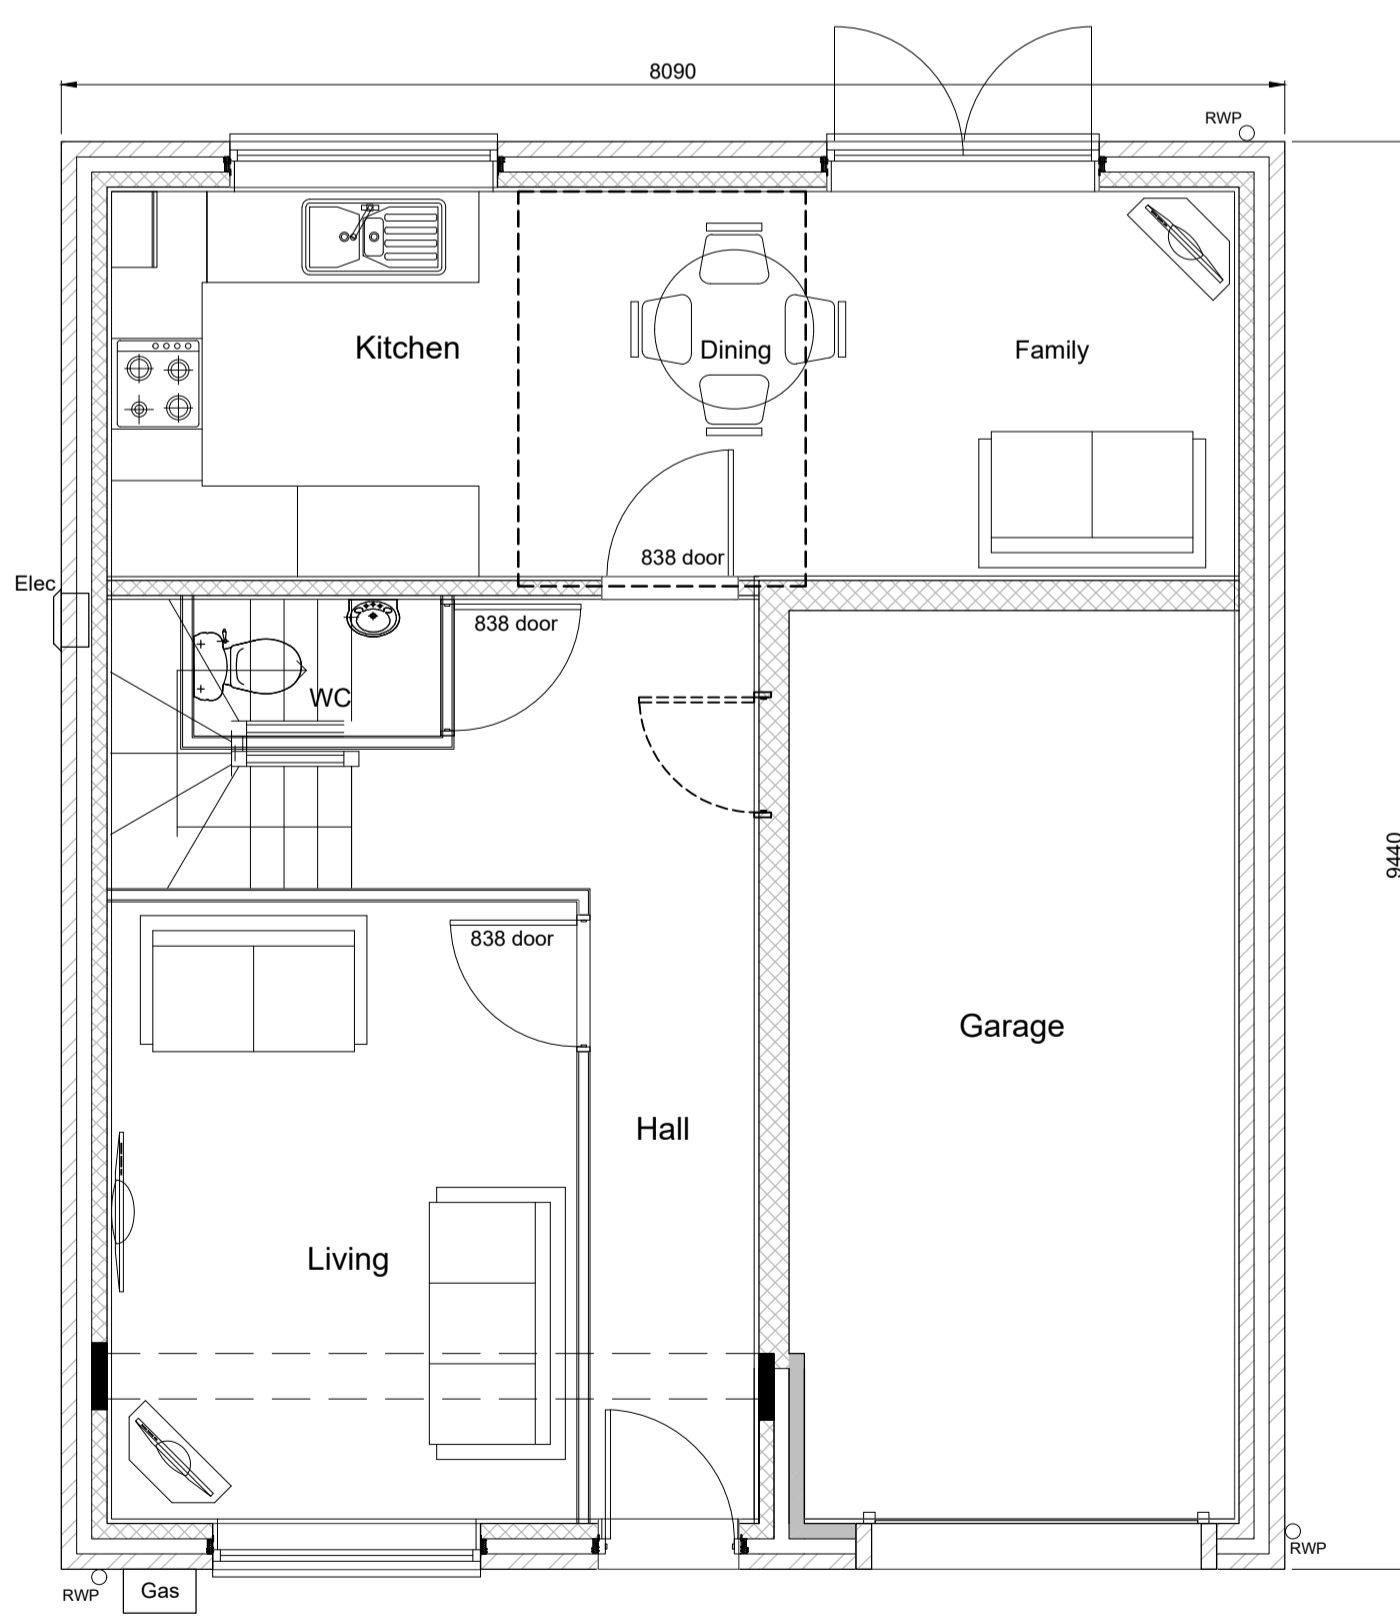

Side Elevation

Front Elevation

Side Elevation

Boxed soffit/Fascia detail

Rear Elevation

Ground Floor

First Floor

Rev	Description	By	Date

Scale@A1: 1:50	Date: Jan'20
Drawn By: AH	Checked By: GL
Drawing No: 041-P-044	Rev: -