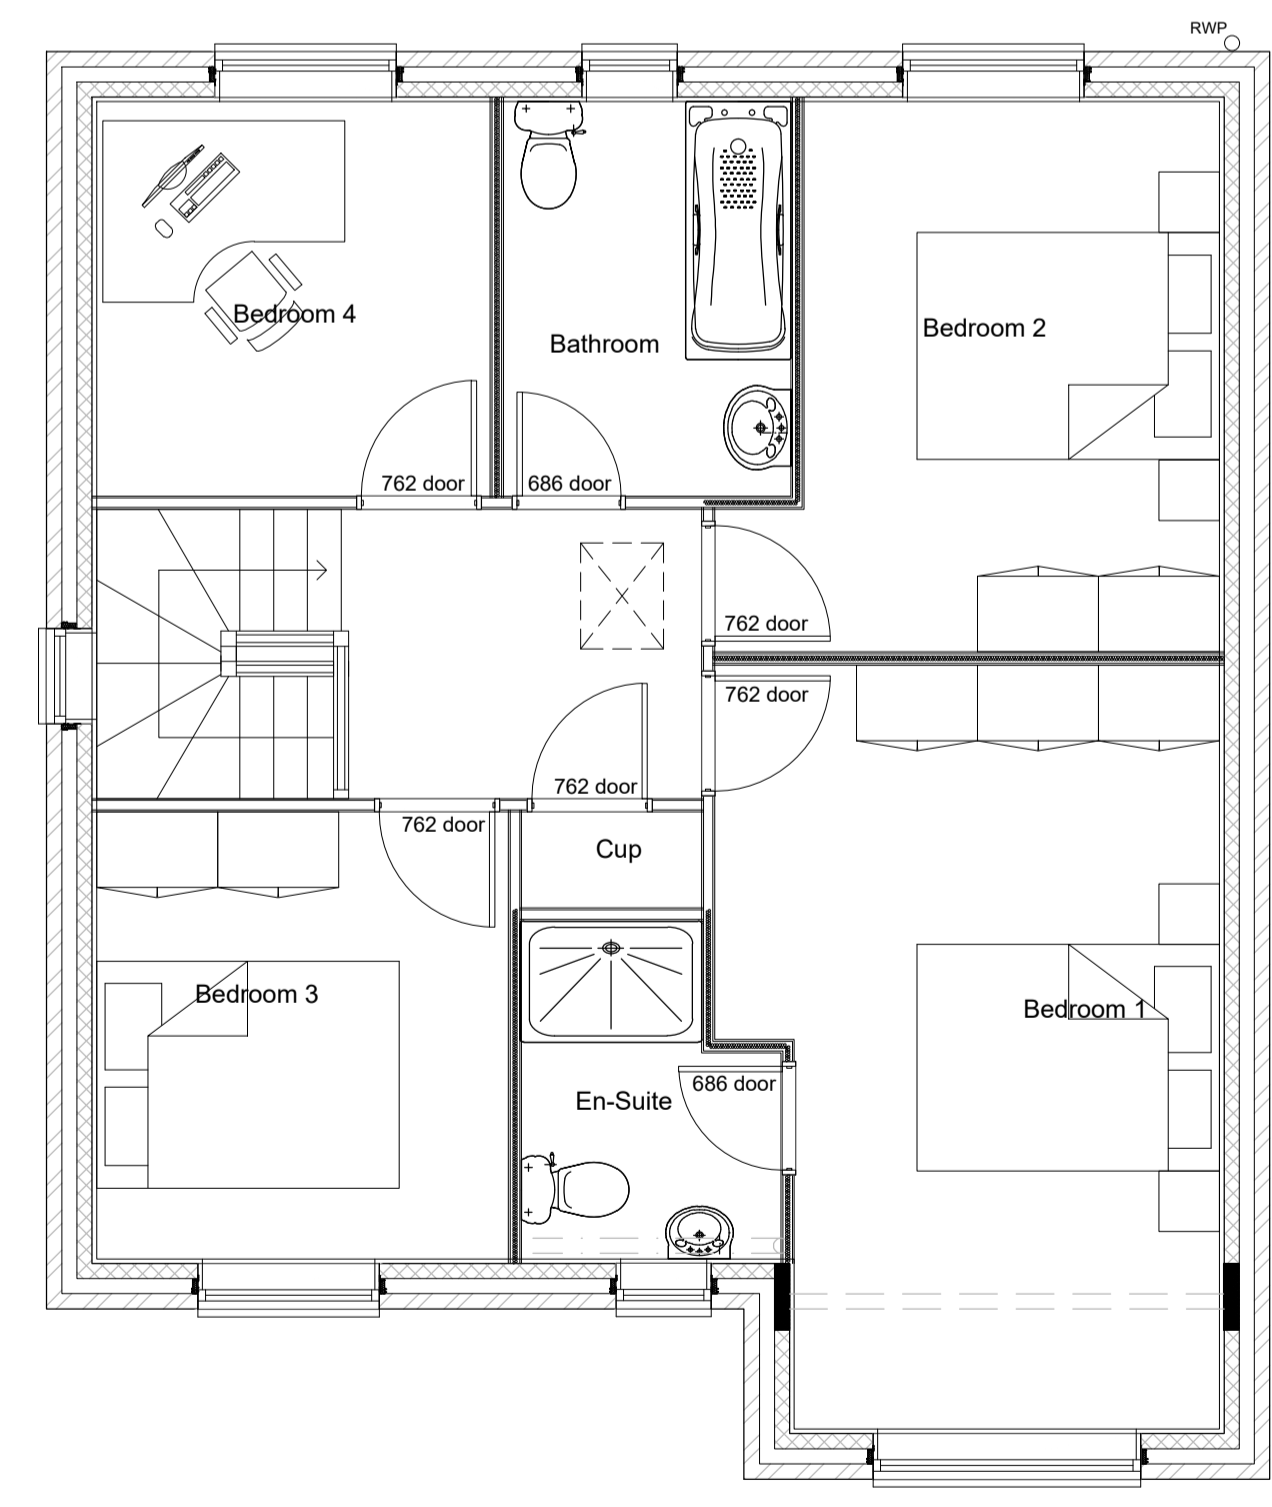

Side Elevation

Front Elevation

Side Elevation

Boxed soffit/Fascia detail

Rear Elevation

Ground Floor

First Floor

Rev	Description	By	Date

Scale@A1: 1:50	Date: Jan'20
Drawn By: AH	Checked By: GL
Drawing No: 041-P-044	Rev: -