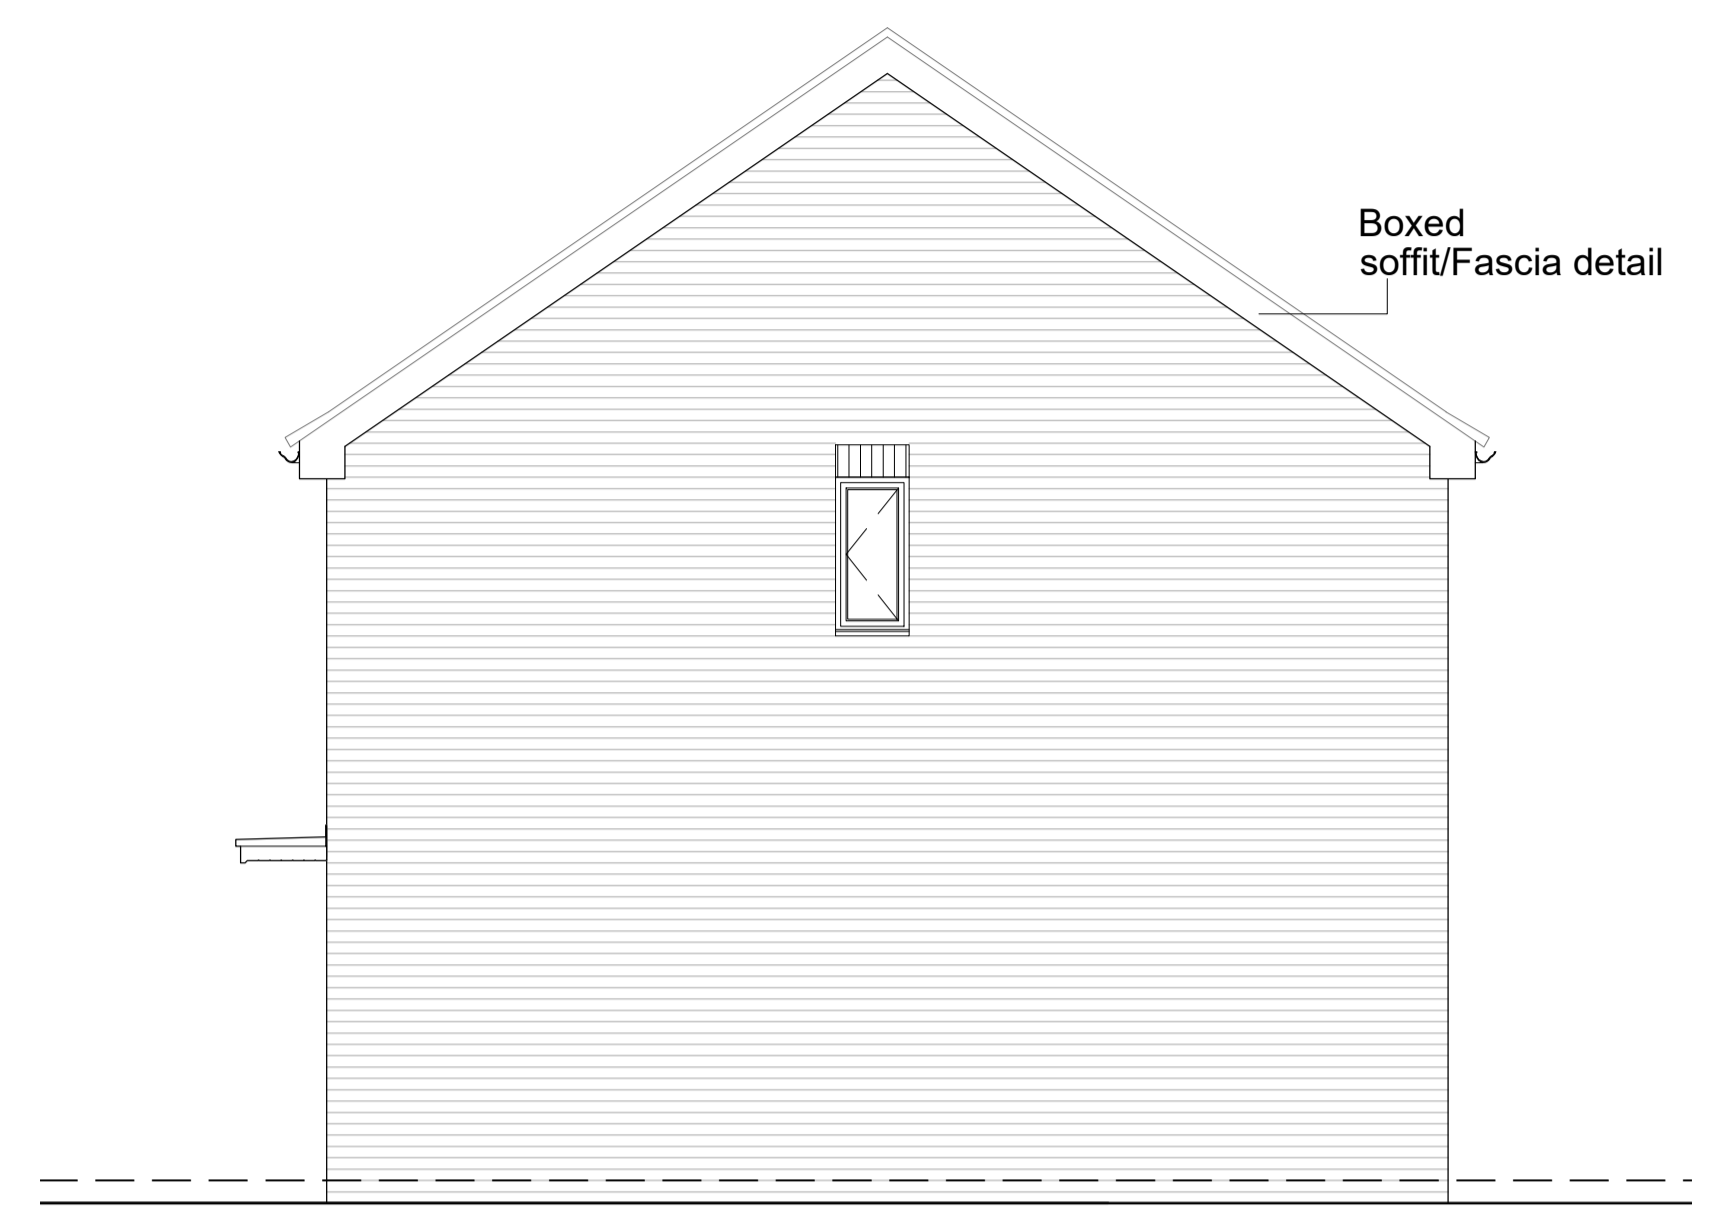

Side Elevation (H)

Front Elevation

Side Elevation (AP)

Rear Elevation

Rev	Description	By	Date

PERSIMMON
 Persimmon Homes Ltd.
 Persimmon House
 Orion Court, Orion Avenue
 Great Blakenham
 Suffolk IP6 0LW
 Tel: 01473 927400

Site Name:
Haverhill Phase 2

Drawing:
Morden Character Area 2
 AS - 56,58
 OP - 57

Scale@A1: 1:50	Date: Jan'19
Drawn By: AH	Checked By: GL
Drawing No: 041-P-045	Rev: -