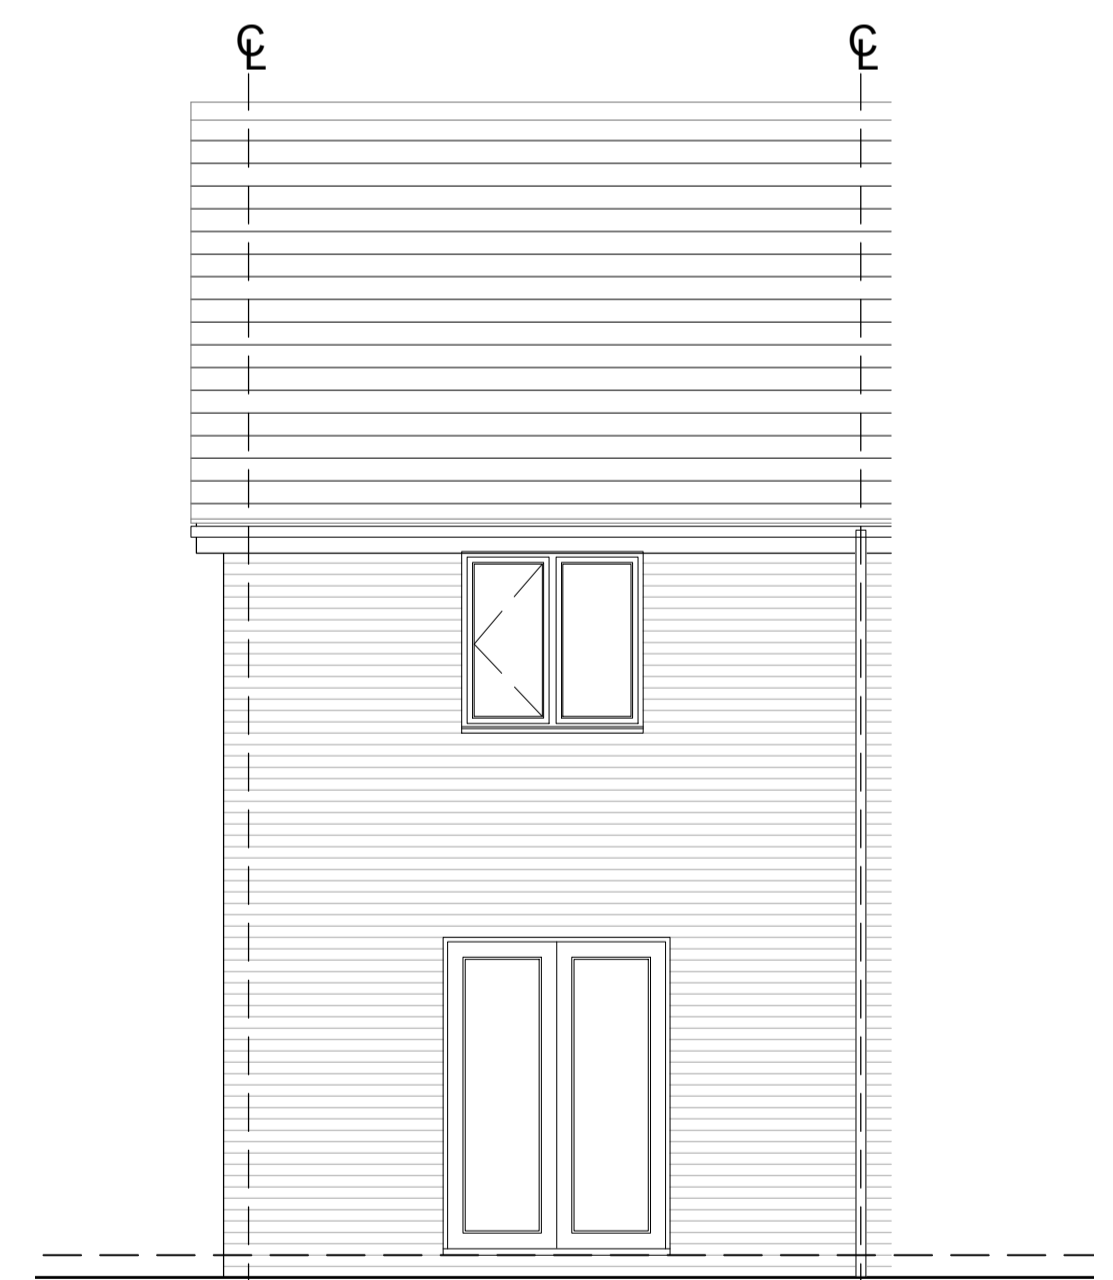

Side Elevation (H)

Front Elevation

Side Elevation (AP)

Rear Elevation

Rev	Description	By	Date

PERSIMMON
 Persimmon Homes Ltd.
 Persimmon House
 Orion Court, Orion Avenue
 Great Blakenham
 Suffolk IP6 0LW
 Tel: 01473 927400

Site Name:
Haverhill Phase 2

Drawing:
Morden Character Area 2
 AS - 56,58
 OP - 57

Scale@A1: 1:50	Date: Jan'19
Drawn By: AH	Checked By: GL
Drawing No: 041-P-045	Rev: -