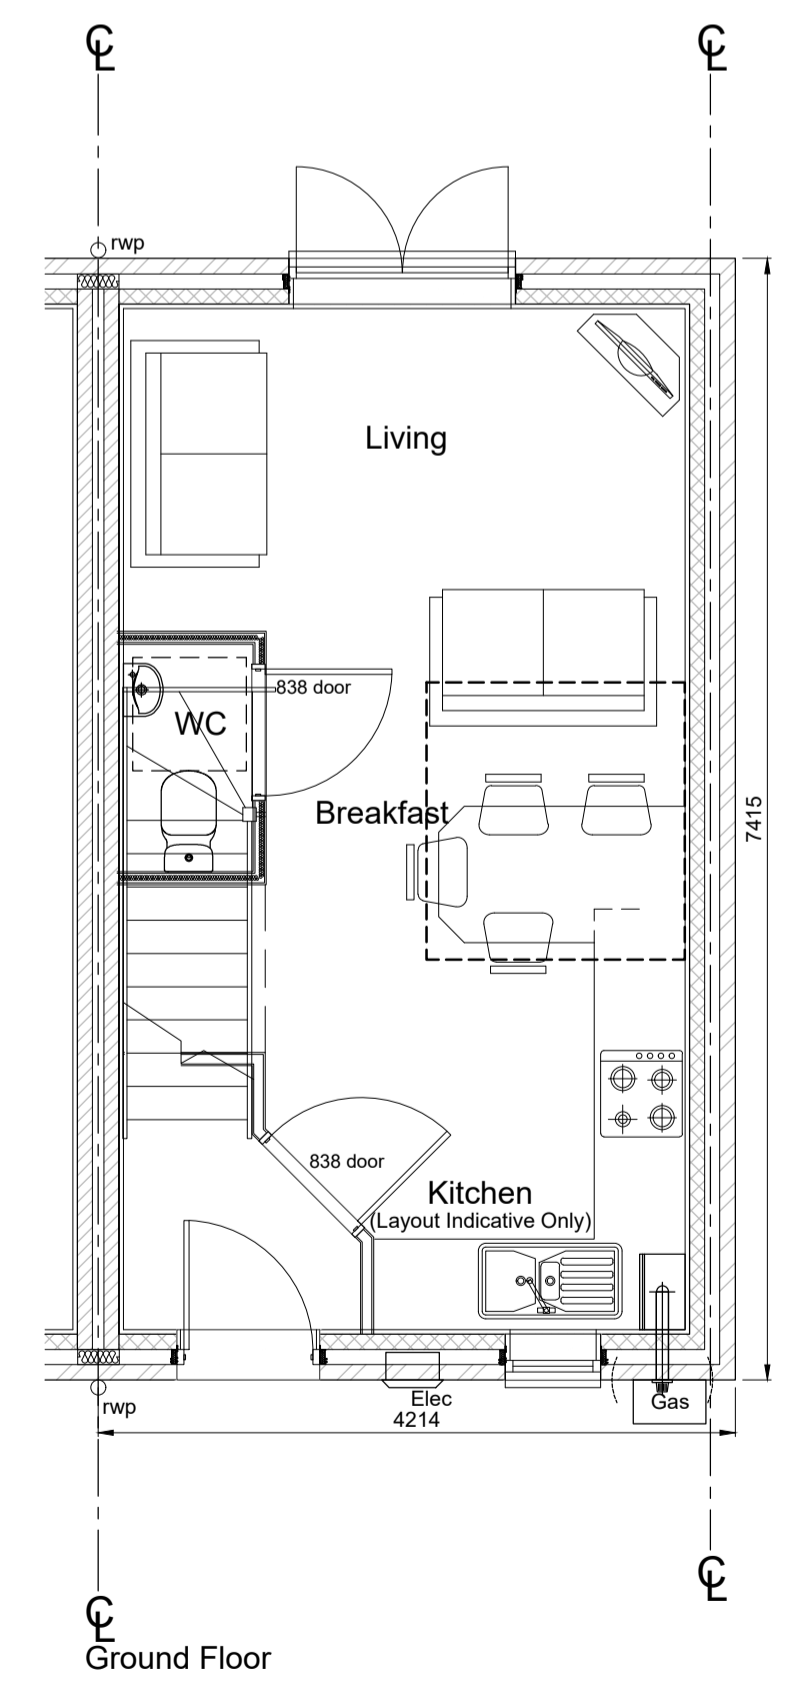

Side Elevation (H)

Front Elevation

Side Elevation (AP)

Rear Elevation

Rev	Description	By	Date

PERSIMMON
 Persimmon Homes Ltd.
 Persimmon House
 Orion Court, Orion Avenue
 Great Blakenham
 Suffolk IP6 0LW
 Tel: 01473 927400

Site Name:
Haverhill Phase 2

Drawing:
Morden Character Area 2
 AS - 56,58
 OP - 57

Scale@A1: 1:50	Date: Jan'19
Drawn By: AH	Checked By: GL
Drawing No: 041-P-045	Rev: -