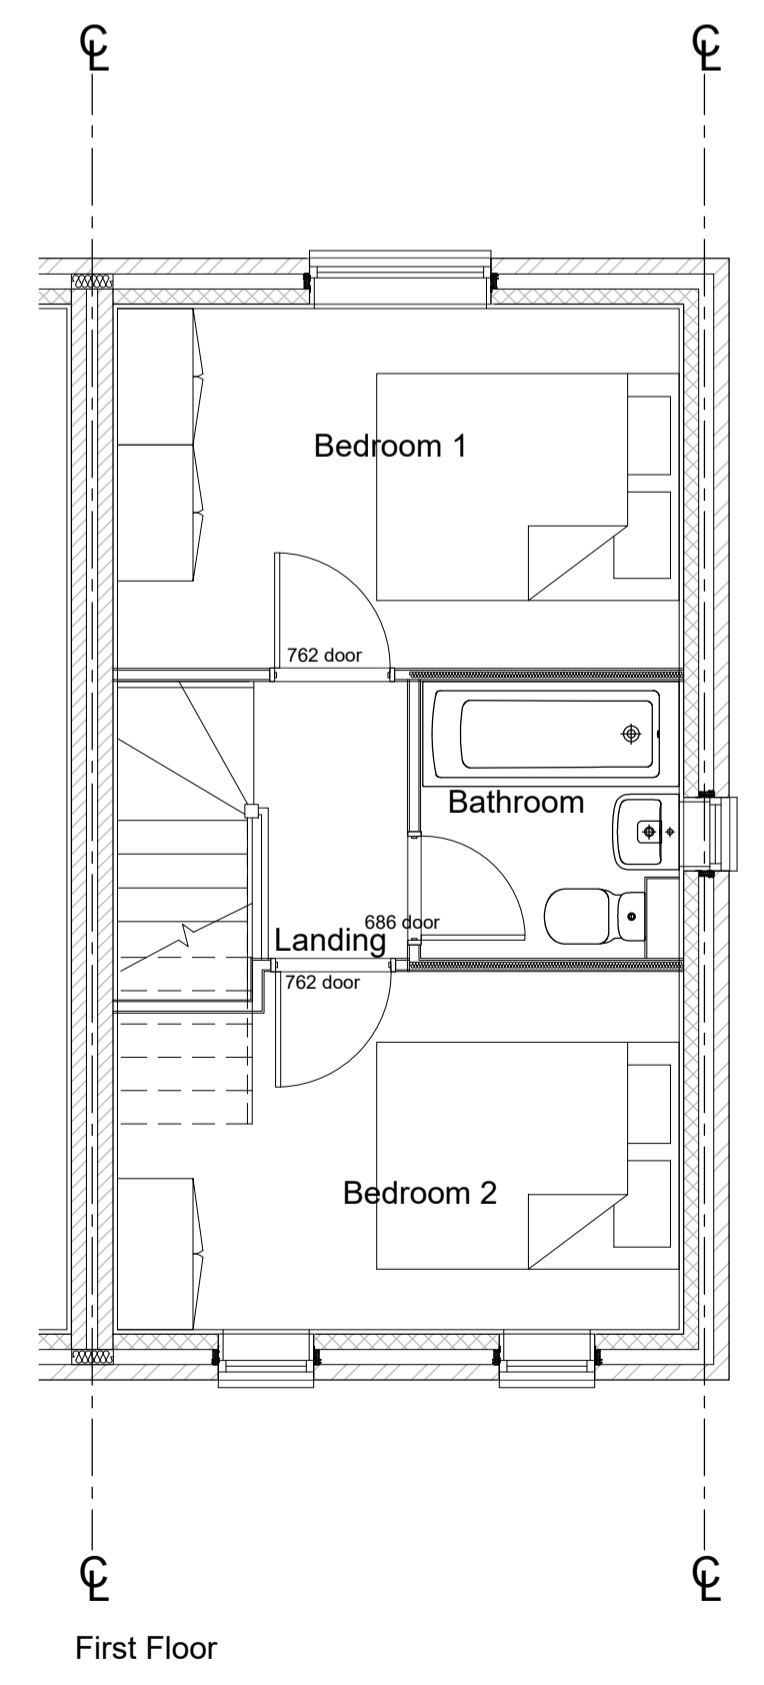

Side Elevation (H)

Front Elevation

Side Elevation (AP)

Rear Elevation

Rev	Description	By	Date

PERSIMMON
 Persimmon Homes Ltd.
 Persimmon House
 Orion Court, Orion Avenue
 Great Blakenham
 Suffolk IP6 0LW
 Tel: 01473 927400

Site Name:
Haverhill Phase 2

Drawing:
Morden Character Area 2
 AS - 56,58
 OP - 57

Scale@A1: 1:50	Date: Jan'19
Drawn By: AH	Checked By: GL
Drawing No: 041-P-045	Rev: -