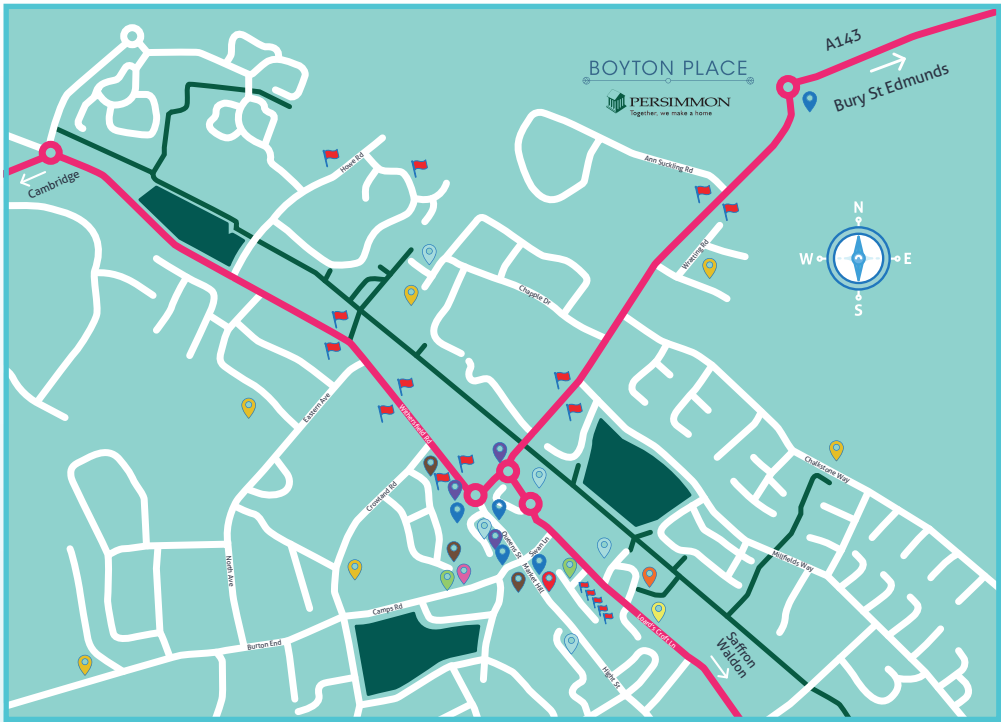

BOYTON PLACE TRAVEL PLAN

There can be many factors in considering where next to call home. From what is available locally to your local travel options; we want to help make that decision easier for you particularly during such an important time in your life. Therefore, a Travel Plan has been produced for Boyton Place highlighting, promoting and supporting sustainable travel options for all residents of the development.

HOW COULD SMARTER TRAVEL AND THE BOYTON PLACE TRAVEL PLAN HELP YOU?

- As soon as you've moved in and settled down, claim your bus tickets or cycling voucher (only one voucher per household).
- We are available to assist and advise on alternative and more sustainable travel options in the area by providing free of charge Personal Travel Plans.
- Throughout the monitoring period we will be organising community events and competitions for you to get involved in!
- By changing your travel habits you could save money as well as becoming healthier and happier!

Unsure of your travel options to and from Boyton Place? Claim your free Personal Travel Plan today by scanning the QR code or visiting the Boyton Place website.

Smarter Travel Ltd have been appointed by Persimmon Homes as the Travel Plan Coordinator for Boyton Place. Find out more about Smarter Travel Ltd and your specific Travel Plan by visiting BoytonPlace.co.uk

BOYTON PLACE AND THE LOCAL AREA

- | | |
|--|---|
|  Bus Stops |  Cinema |
|  Supermarket |  Recreation Area |
|  Education Facility |  Dentist |
|  Medical Centre |  Public House |
|  Library |  Walking/Cycling route |
|  Place of worship |  Post office |
|  Sports Centre | |