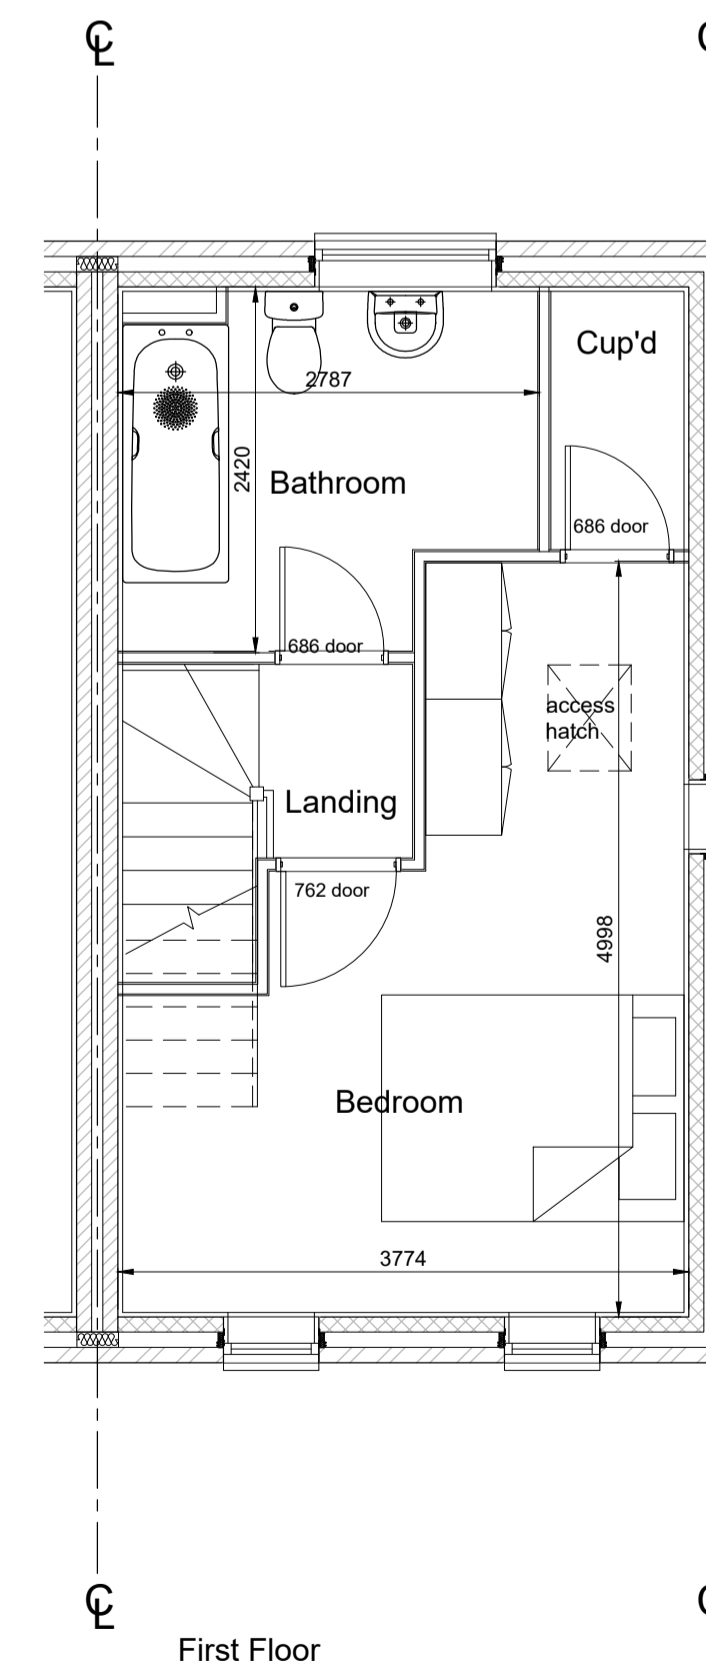

Side Elevation (H)

Front Elevation

Side Elevation (AP)

Rear Elevation

Ground Floor

First Floor

Rev	Description	By	Date

PERSIMMON
 Persimmon Homes Ltd.
 Persimmon House
 Orion Court, Orion Avenue
 Great Blakenham
 Suffolk IP6 0LW
 Tel 01473 927400

Site Name:
Haverhill Phase 2

Drawing:
Oulton Character Area 4
 AS - 153,155
 OP - 154

Scale@A1: 1:50	Date: Jan'20
Drawn By: AH	Checked By: GL
Drawing No: 041-P-050	Rev: -