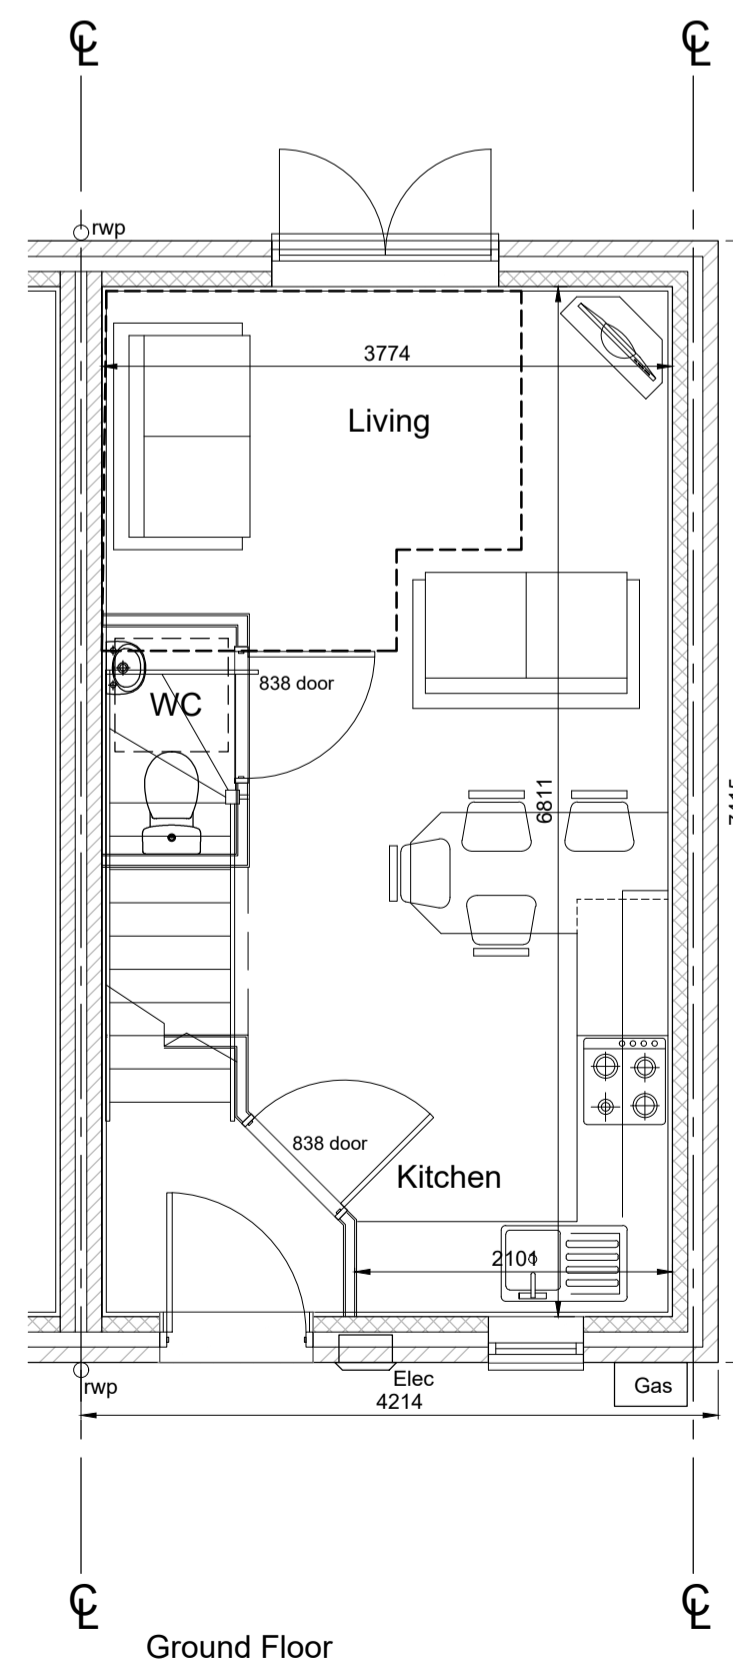

Side Elevation (H)

Front Elevation

Side Elevation (AP)

Rear Elevation

Ground Floor

First Floor

Rev	Description	By	Date

PERSIMMON
 Persimmon Homes Ltd.
 Persimmon House
 Orion Court, Orion Avenue
 Great Blakenham
 Suffolk IP6 0LW
 Tel 01473 927400

Site Name:
Haverhill Phase 2

Drawing:
Oulton Character Area 4
 AS - 153,155
 OP - 154

Scale@A1: 1:50	Date: Jan'20
Drawn By: AH	Checked By: GL
Drawing No: 041-P-050	Rev: -