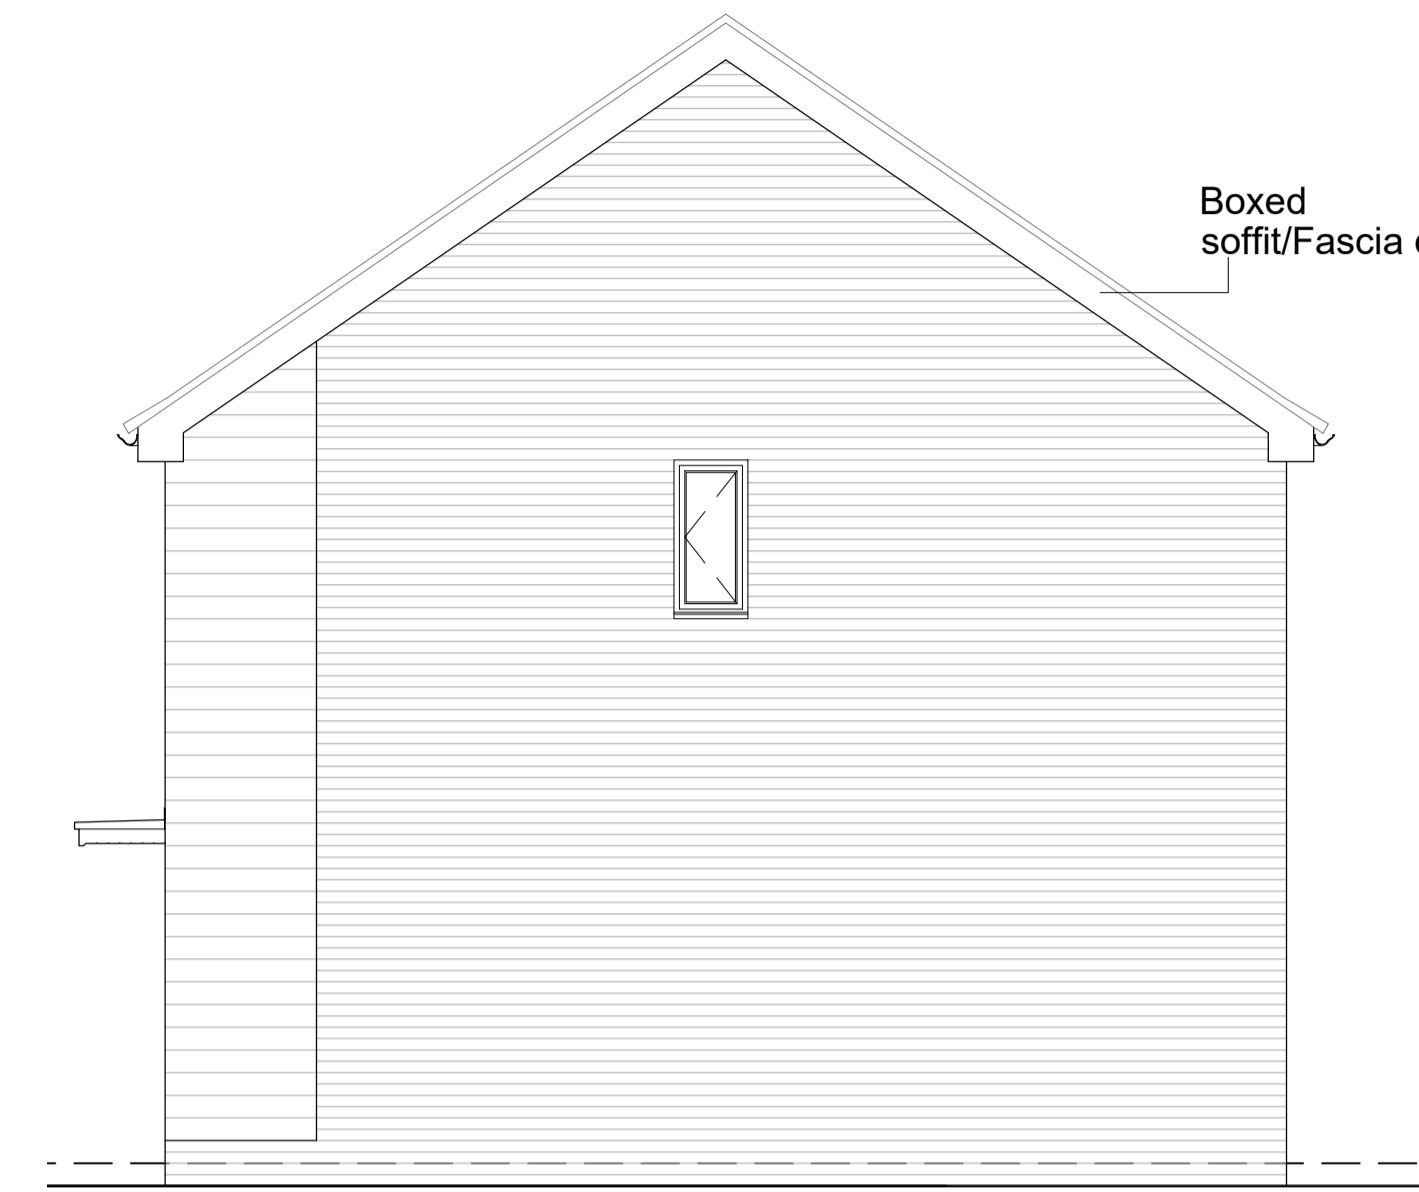

Side Elevation (H)

Front Elevation

Side Elevation (AP)

Rear Elevation

Ground Floor

First Floor

Rev	Description	By	Date

PERSIMMON
 Persimmon Homes Ltd.
 Persimmon House
 Orion Court, Orion Avenue
 Great Blakenham
 Suffolk IP6 0LW
 Tel 01473 927400

Site Name:
Haverhill Phase 2

Drawing:
Oulton Character Area 4
 AS - 153,155
 OP - 154

Scale@A1: 1:50	Date: Jan'20
Drawn By: AH	Checked By: GL
Drawing No: 041-P-050	Rev: -