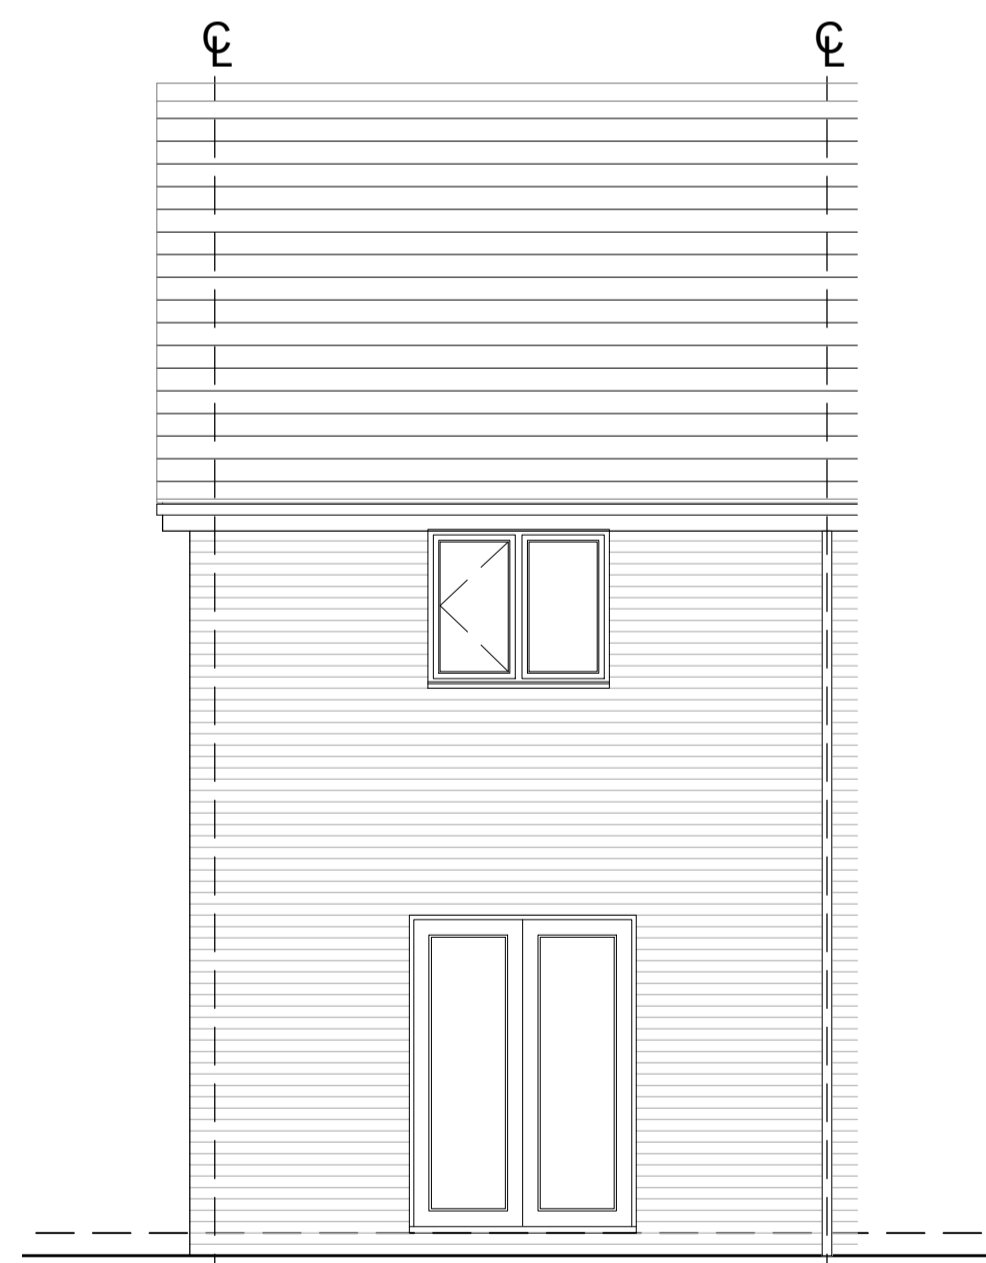

Side Elevation (H)

Front Elevation

Side Elevation (AP)

Rear Elevation

Ground Floor

First Floor

Rev	Description	By	Date

PERSIMMON
 Persimmon Homes Ltd.
 Persimmon House
 Orion Court, Orion Avenue
 Great Blakenham
 Suffolk IP6 0LW
 Tel 01473 927400

Site Name:
Haverhill Phase 2

Drawing:
Oulton Character Area 4
 AS - 153,155
 OP - 154

Scale@A1: 1:50	Date: Jan'20
Drawn By: AH	Checked By: GL
Drawing No: 041-P-050	Rev: -