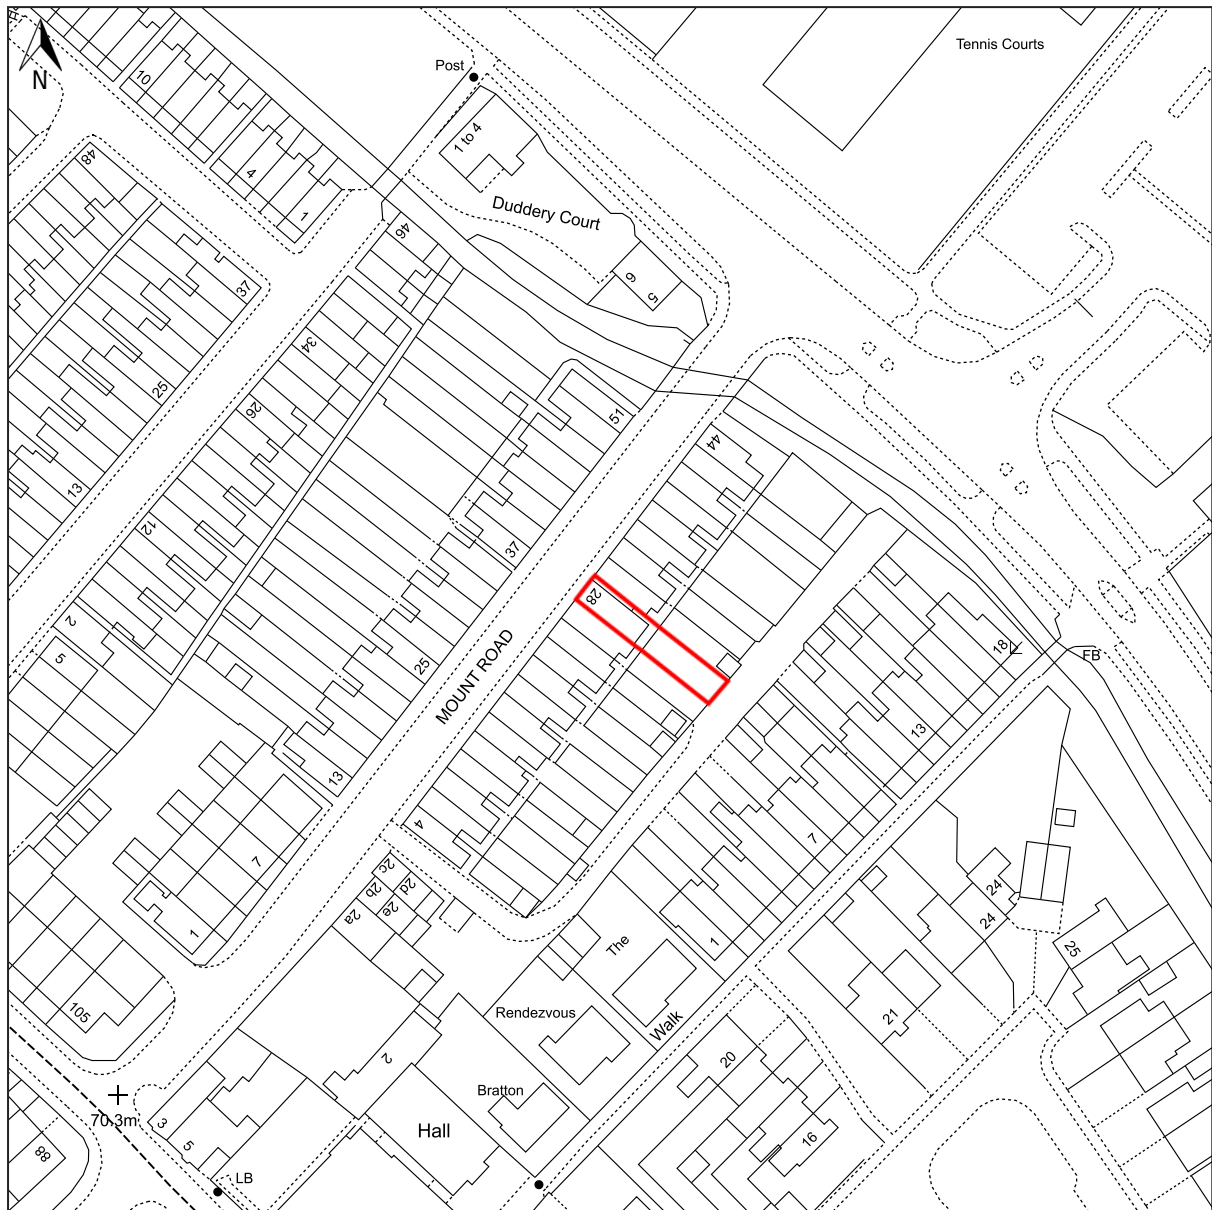

28, MOUNT ROAD, HAVERHILL, SUFFOLK, CB9 8ED

UPRN: 100091117116

HMLR Title No: SK232962

© Crown copyright and database rights, 2024. Ordnance Survey  
0100031673 Created using Plans by Emapsite

0m 20m 40m 60m 80m 100m

Scale: 1:1250

Paper Size: A4

Notes: