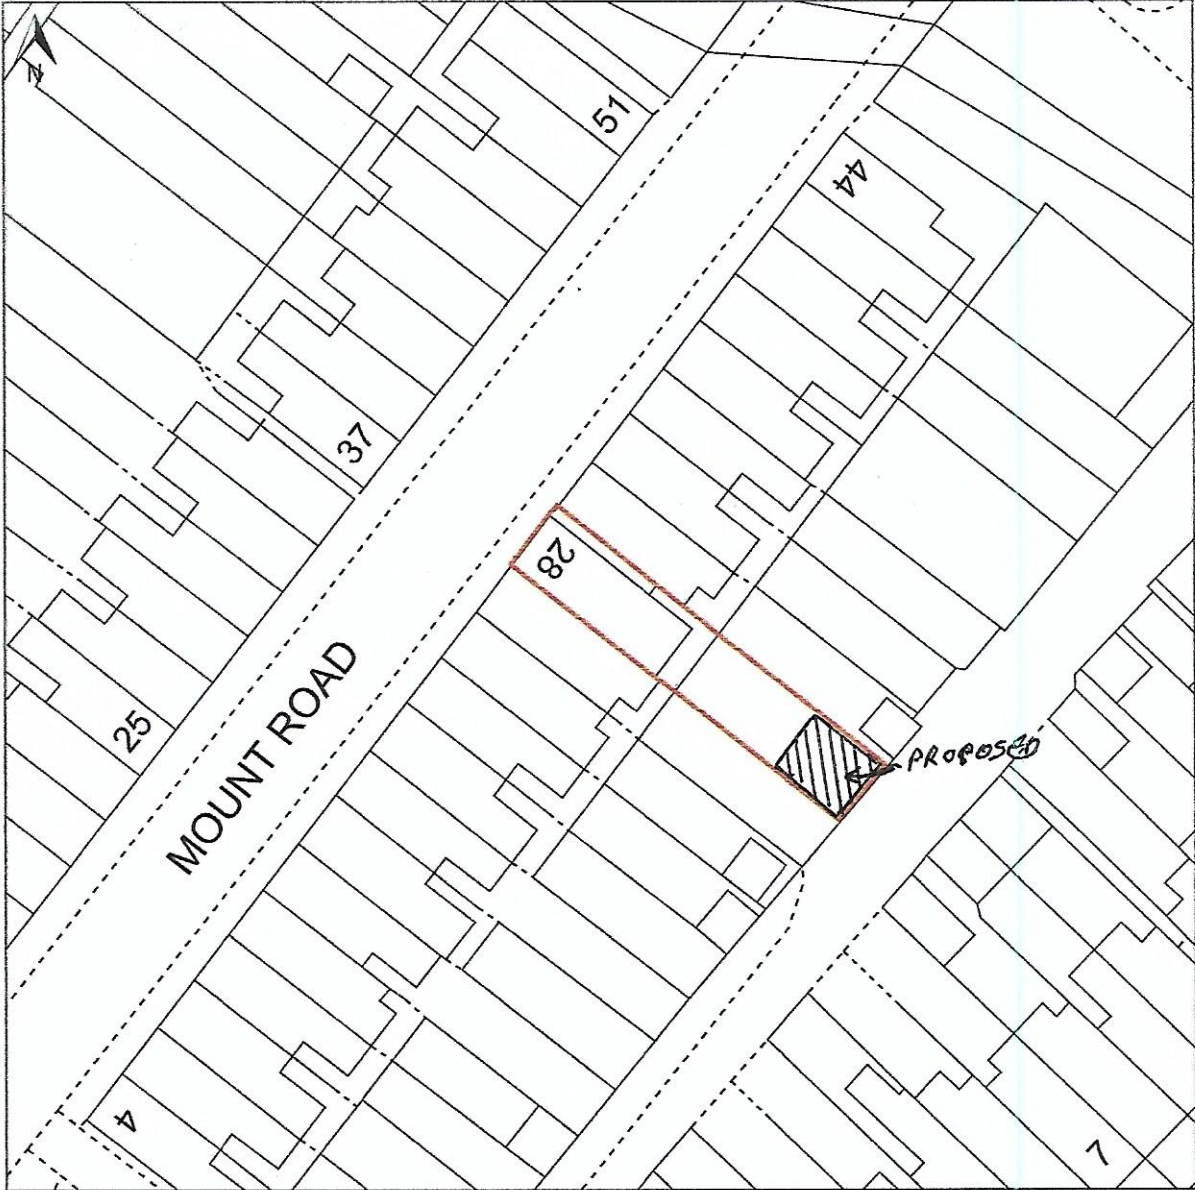

28, MOUNT ROAD, HAVERHILL, SUFFOLK, CB9 8ED

UPRN: 100091117116

HMLR Title No: SK232962

© Crown copyright and database rights, 2024. Ordnance Survey  
0100031673 Created using Plans by Emapsite

Scale: 1:500