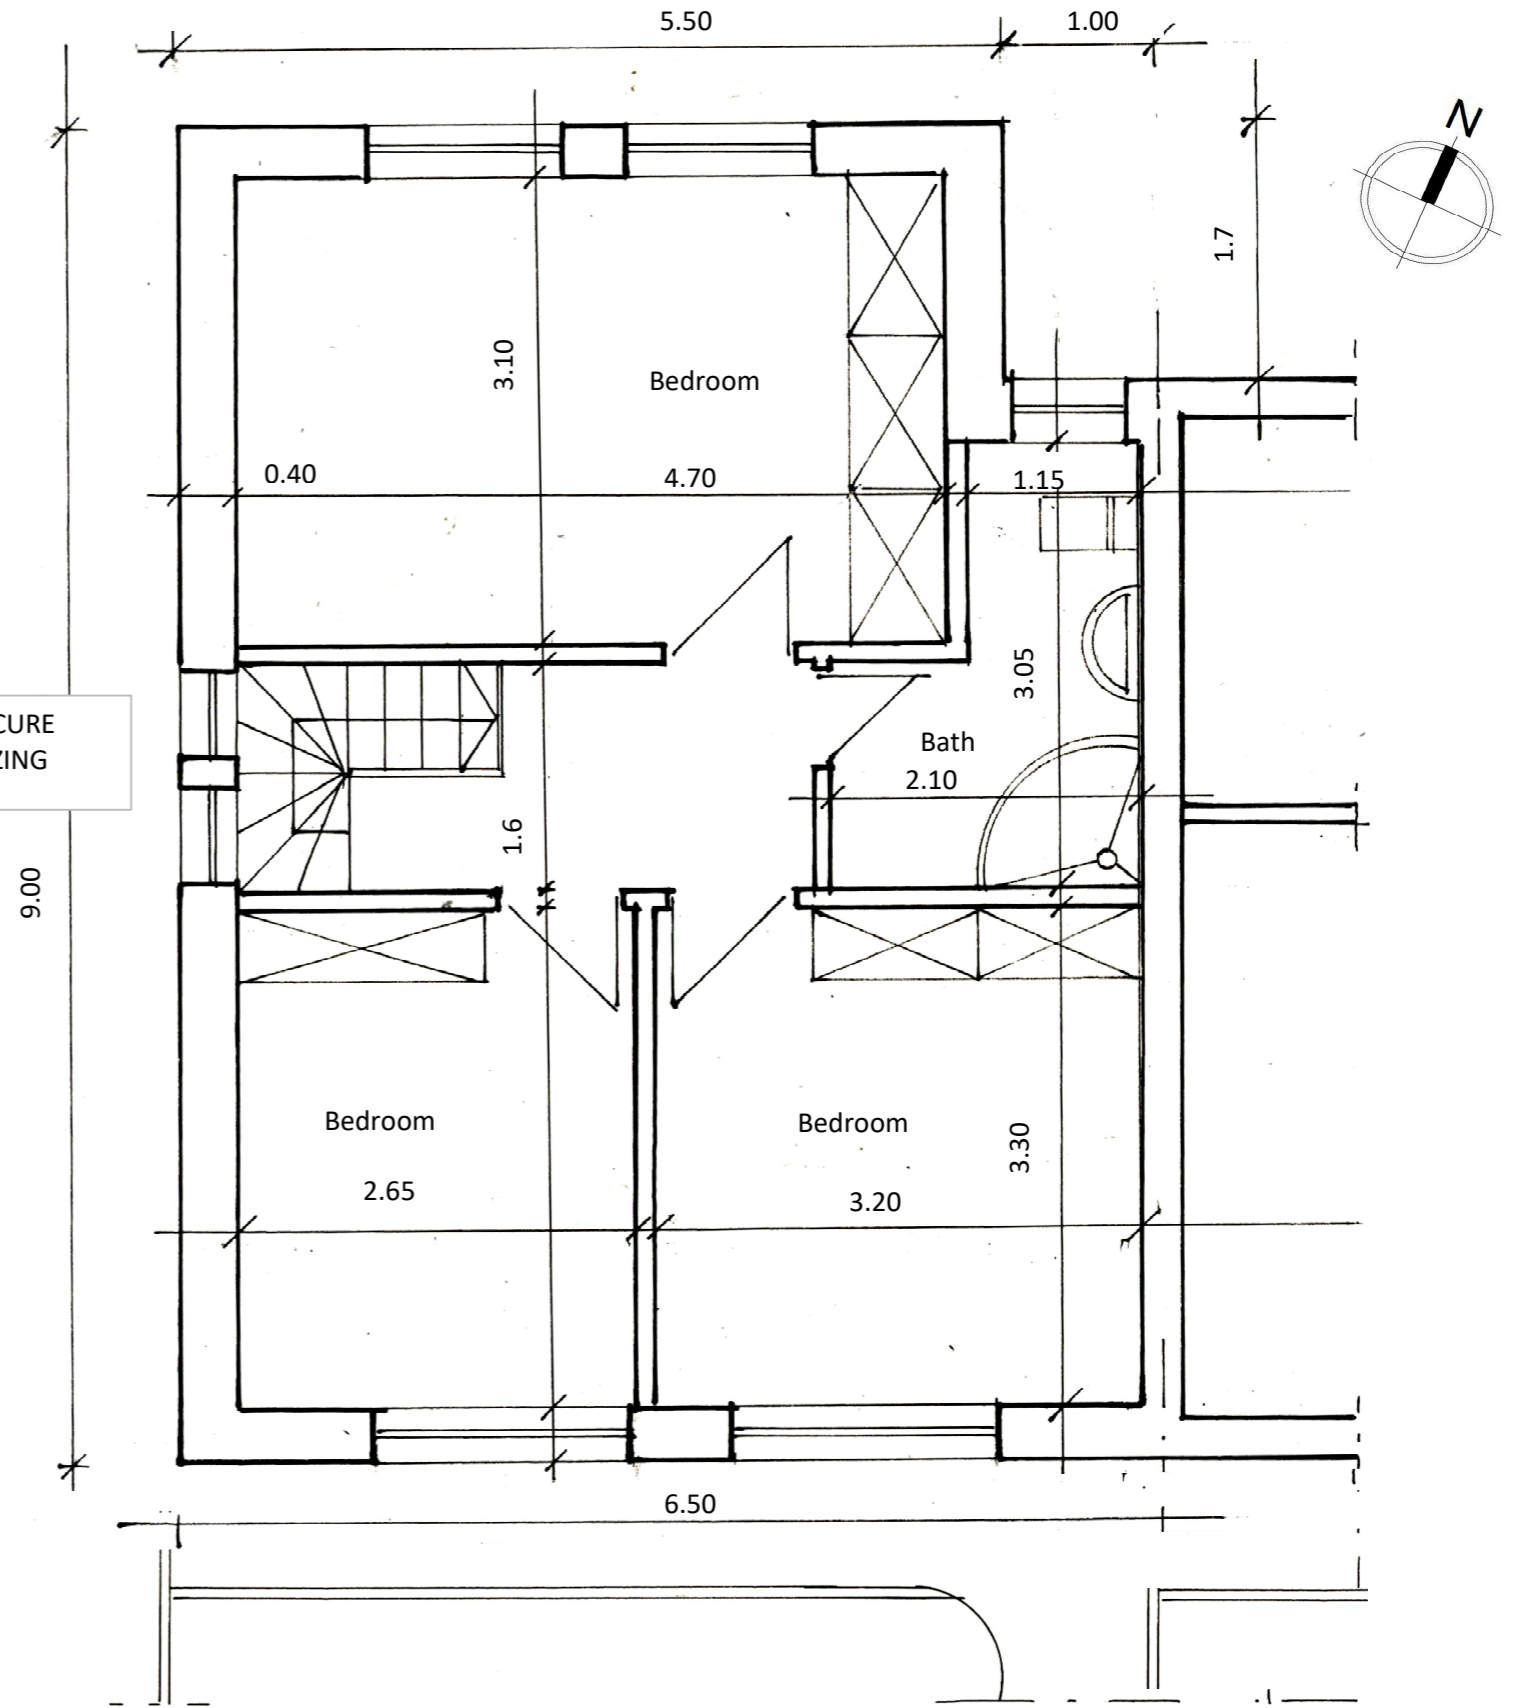

GROUND FLOOR

OBSCURE
GLAZING

FIRST FLOOR

ART & ARCHITECTURE Ltd. – registered trademark	
International Architectural Interior Design	From Concept to Delivery
111, Grantchester Meadows	RS
CAMBRIDGE CB3 9JN	54, Crowland Road
Tel.: 01223 – 365571 Mob.: 07802 – 866505	HAVERHILL CB9 9LF
e-mail: adrian@tuchel.co.uk	RS2 PROPOSED PLANS
architecture website: www.artarchitecture.gallery	Measures in metres
art website: www.adriantuchel.gallery	Scale 1: 50 Jun-24