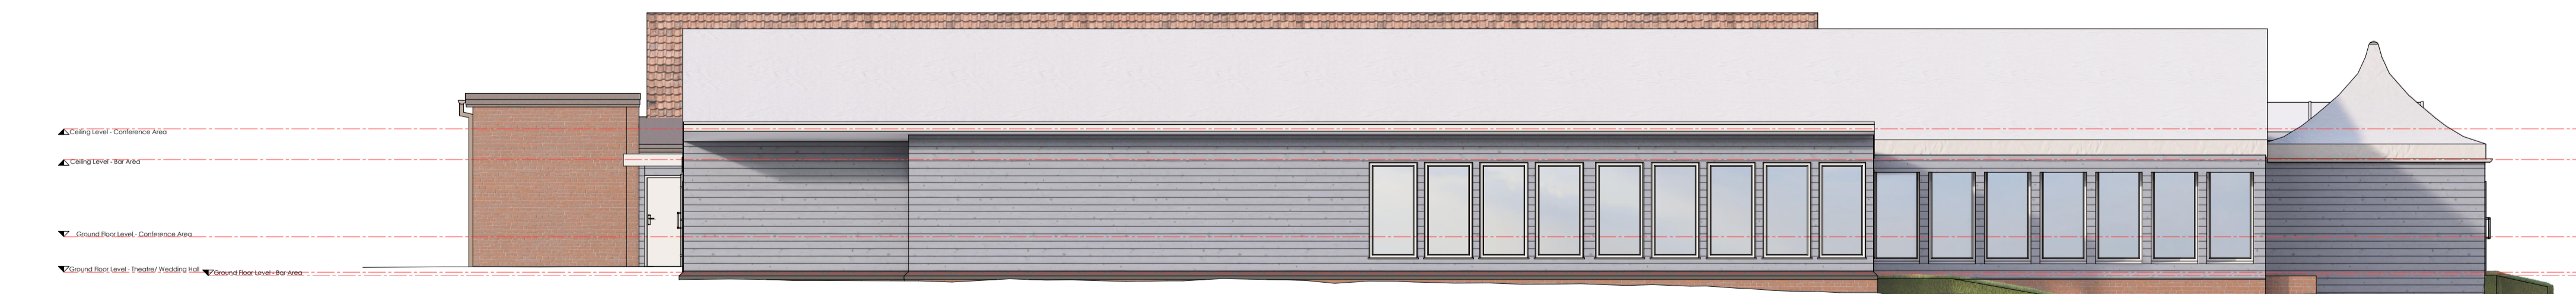

Elevation: Front

Scale: 1:100

Elevation: Rear

Scale: 1:100

Elevation: Side

Scale: 1:100

Elevation: Side

Scale: 1:100

Issue Data
A - First Issue: 08.25

Scale: 1:100
0mm 4,000mm 8,000mm

Summer Hall, Church Walk, Summer, CB9 7XD
CONFERENCE / HALL
EXISTING

A1
P.C. AA-25-1232 D.N. 022 © 2025