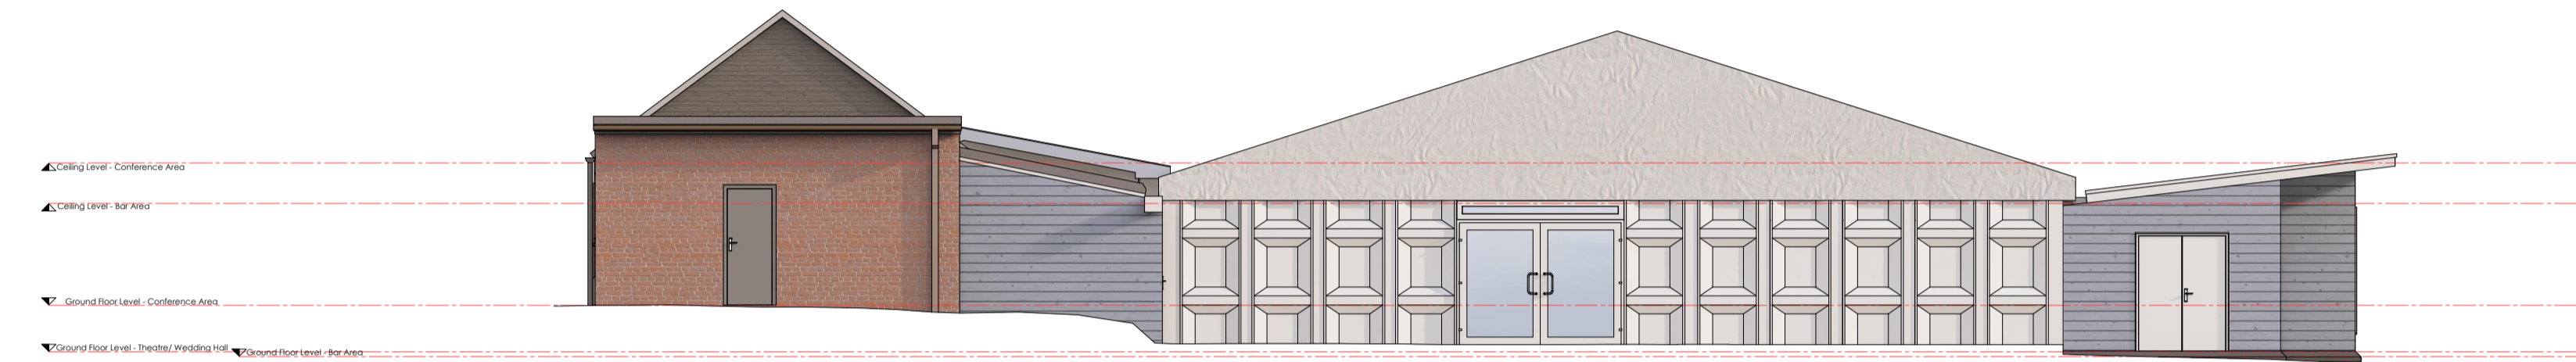

Elevation: Front

Scale: 1:100

Elevation: Rear

Scale: 1:100

Elevation: Side

Scale: 1:100

Elevation: Side

Scale: 1:100

Issue Data
A - First Issue: 08.25

Scale: 1:100
0mm 4,000mm 8,000mm

Summer Hall, Church Walk, Summer, CB9 7XD
CONFERENCE / HALL
EXISTING

A1
P.C. AA-25-1232 D.N. 022 © 2025