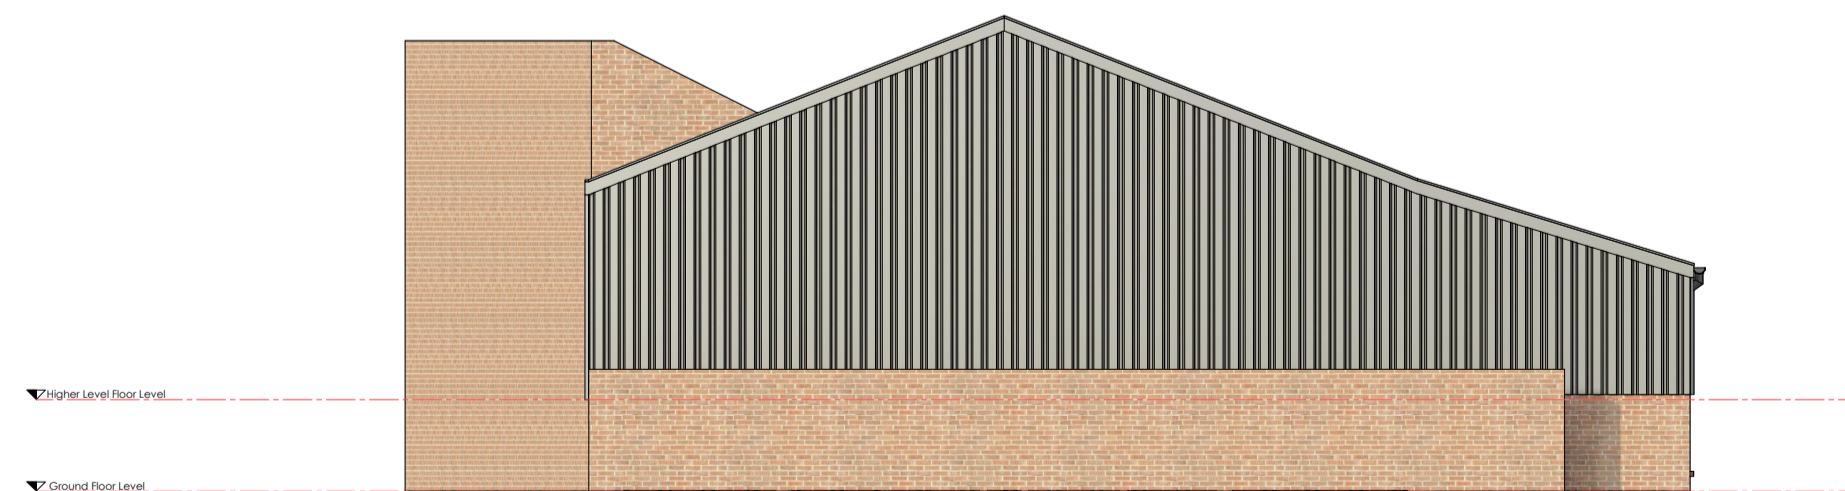

Elevations: Front
Scale 1:100

Elevations: Rear
Scale 1:100

Elevations: Side
Scale 1:100

Elevations: Side
Scale 1:100

Issue Data:
A - First Issue: 07/2025

Scale 1:200
0mm 4,000mm 8,000mm

Slumer Hall, Church Walk, Slumer, CB9 7XD
THE BARN / STABLES
EXISTING