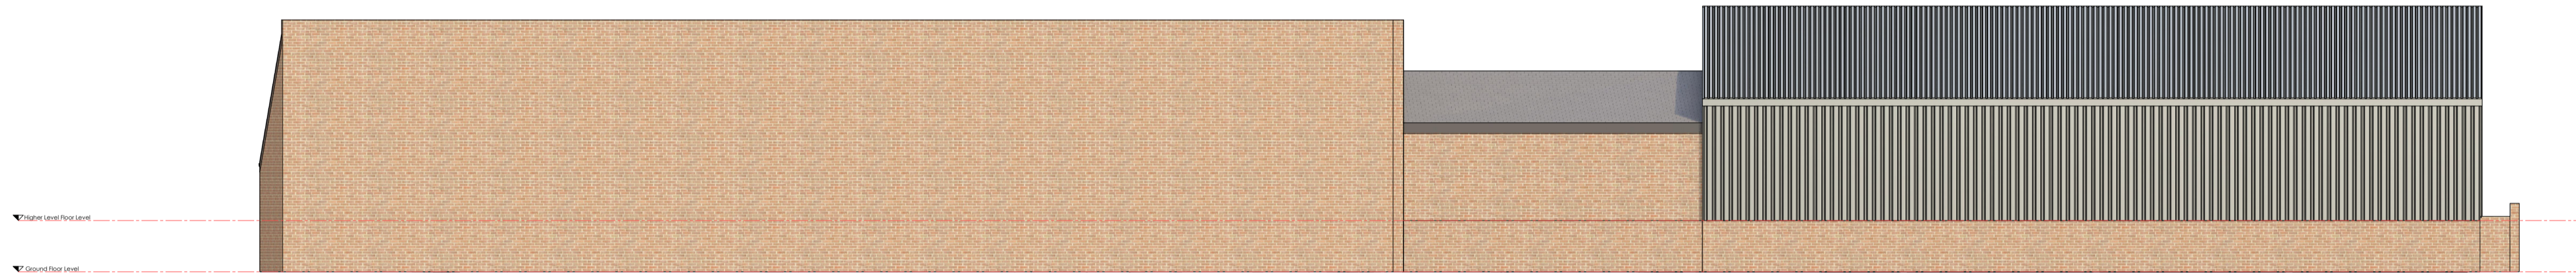

Elevations: Front
Scale 1:100

Elevations: Rear
Scale 1:100

Elevations: Side
Scale 1:100

Elevations: Side
Scale 1:100

Issue Data:
A - First Issue: 07/2025

Scale 1:200
0mm 4,000mm 8,000mm

Slumer Hall, Church Walk, Slumer, CB9 7XD
THE BARN / STABLES
EXISTING