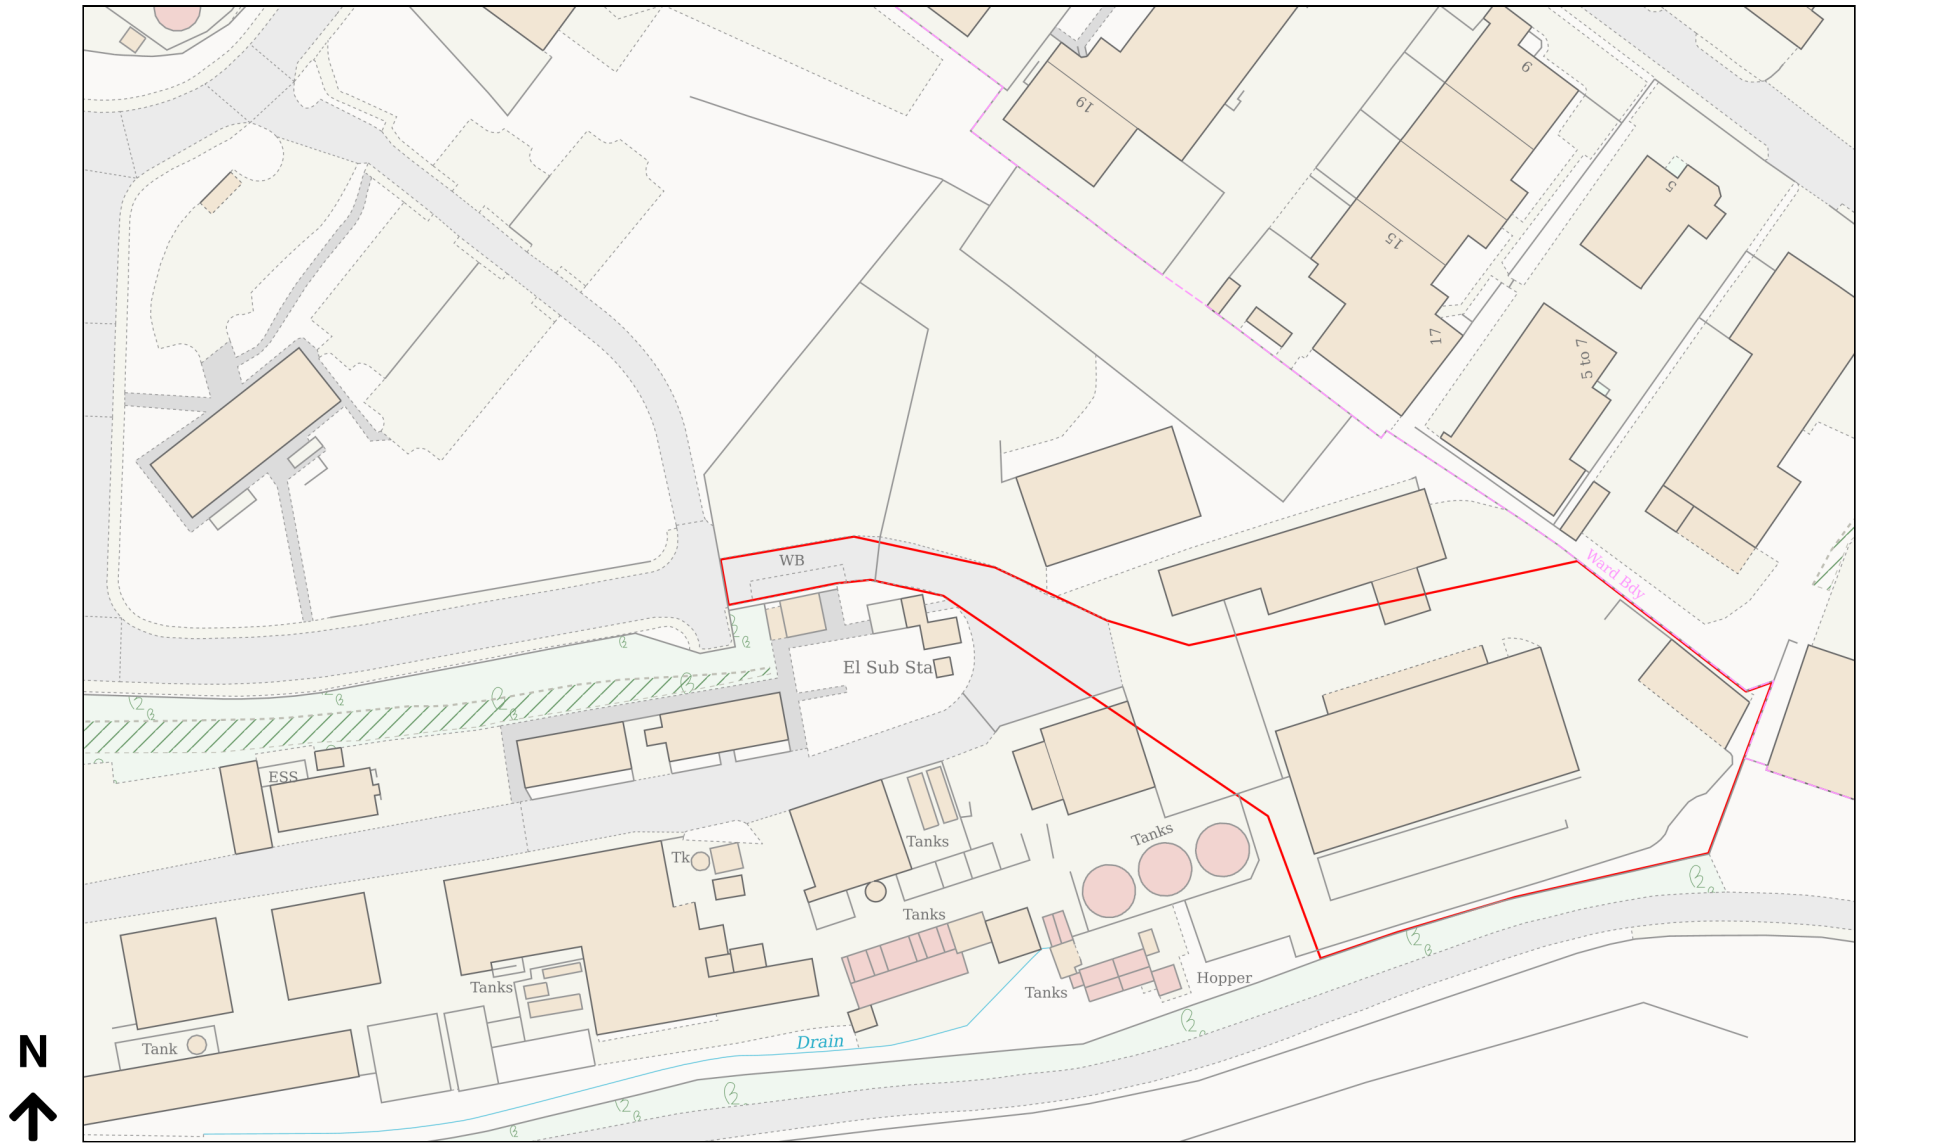

Location Plan

Site Address: Easting: 567659 Northing: 244425

Date Produced: 13-May-2026

Scale: 1:1250 @A4

Planning Portal Reference: PP-14761150v1