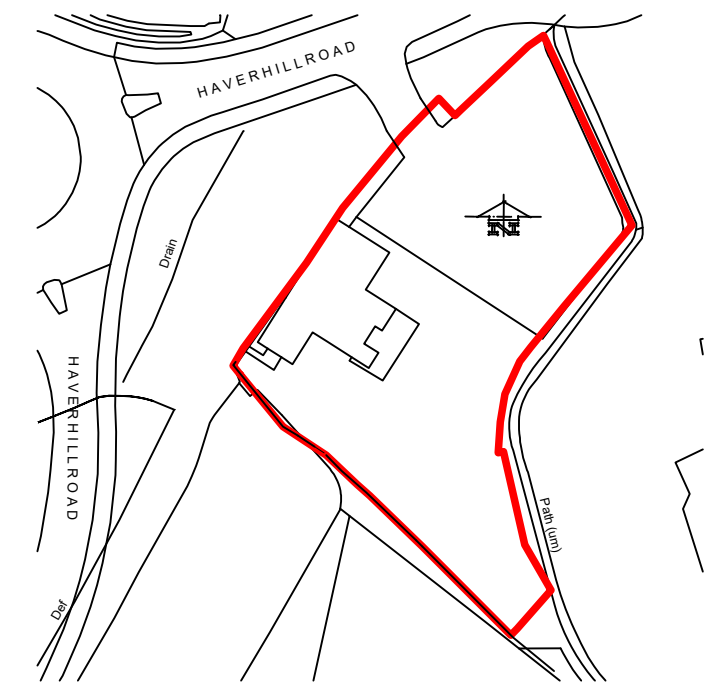

REVISION

A. PLANS AMENDED
B. SITE ACCESS AMENDED

28.03.24
11.04.24

SITE PLAN

SCALE 1:500

LOCATION PLAN

SCALE 1:1250

© THE CONTENTS OF THIS DRAWING REMAIN THE SOLE PROPERTY OF WELLFIELD ASSOCIATES AND MUST NOT BE COPIED OR REPRODUCED WITHOUT PRIOR PERMISSION.

FULL SURVEY NOT CARRIED OUT, DRAWING PRODUCED USING INFORMATION SUPPLIED BY THE CLIENT

Wellsfield Associates

project SCHEME 06
 The Fox P.H.
 Haverhill Road
 Little Wrattin
 Cambridgeshire
 CB9 7UD
 EXISTING SITE & LOCATION PLANS

date drawn
 APR 23 MCK

scale drg no.
 1:500 @ A3 3774-13b