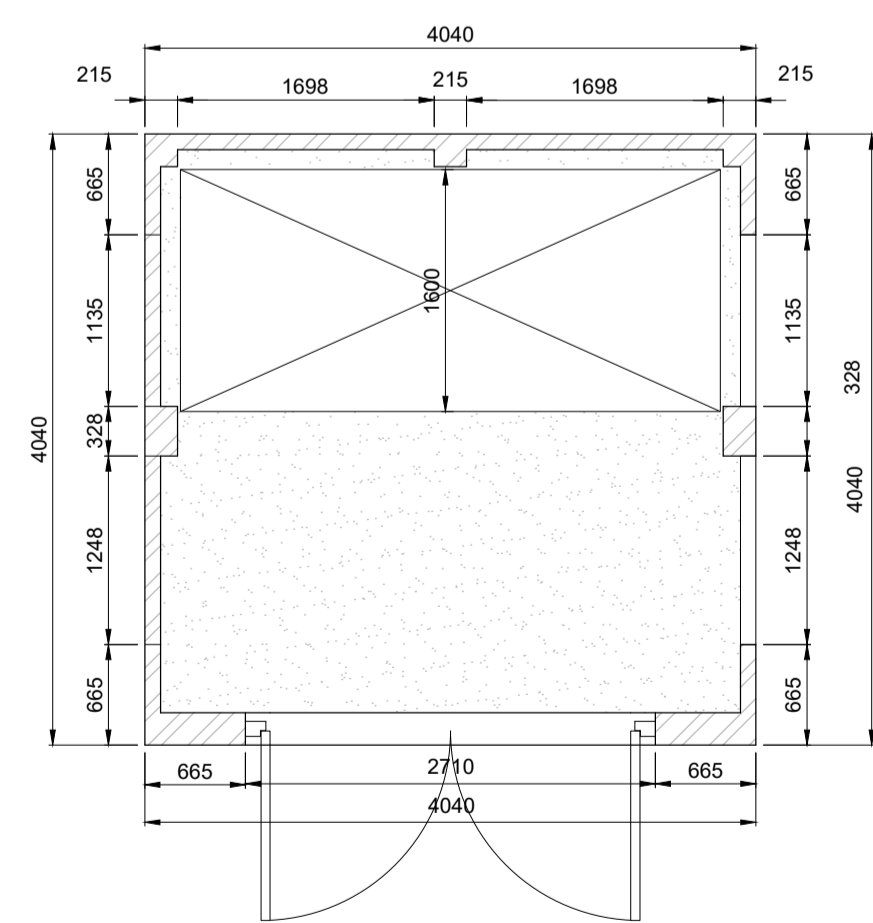

Front Elevation

Rear Elevation

Side Elevation

Section Elevations

Ground Floor

Foundation Plan

Rev	Description	By	Date

**PERSIMMON**  
 Persimmon Homes Ltd.  
 Persimmon House  
 Orion Court, Orion Avenue  
 Great Blakenham  
 Suffolk IP6 0LW  
 Tel 01473 927400

Site Name:  
**Haverhill**

---

Drawing:  
**Sub Station**

Scale@A1: 1:50	Date: Jan'23
Drawn By: AH	Checked By: GL
Drawing No: <b>039-P-100</b>	Rev: -