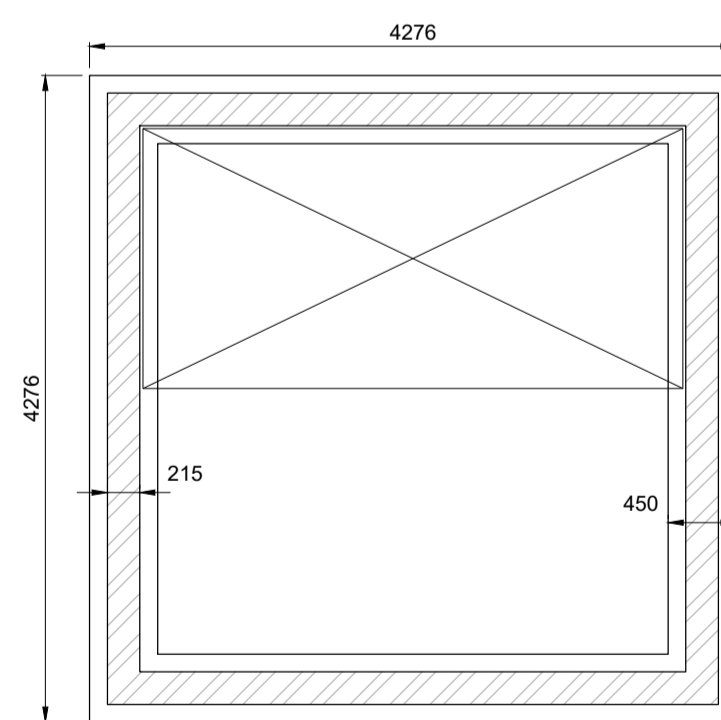

Front Elevation

Rear Elevation

Side Elevation

Section Elevations

Ground Floor

Foundation Plan

Rev	Description	By	Date

**PERSIMMON**  
 Persimmon Homes Ltd.  
 Persimmon House  
 Orion Court, Orion Avenue  
 Great Blakenham  
 Suffolk IP6 0LW  
 Tel 01473 927400

Site Name:  
**Haverhill**

---

Drawing:  
**Sub Station**

Scale@A1: 1:50	Date: Jan'23
Drawn By: AH	Checked By: GL
Drawing No: <b>039-P-100</b>	Rev: -