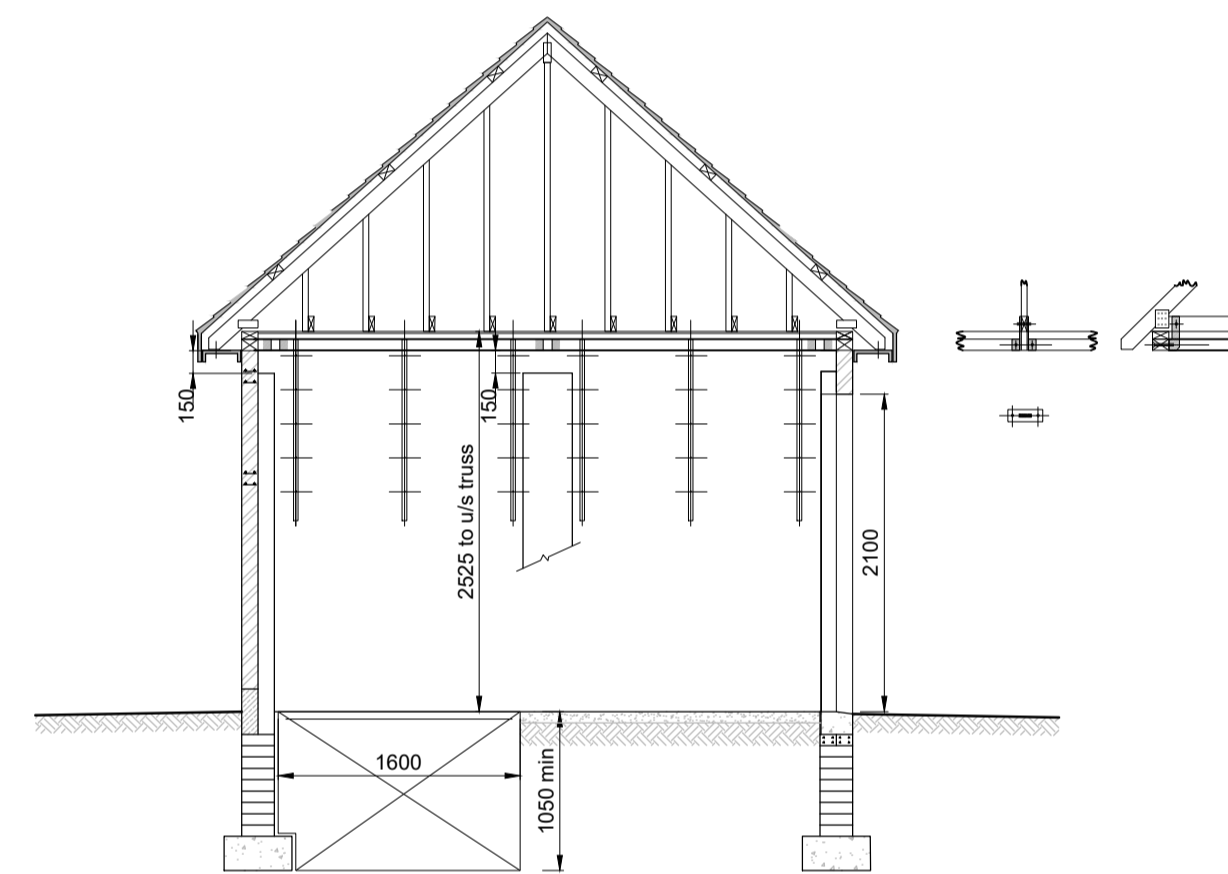

Front Elevation

Rear Elevation

Side Elevation

Section Elevations

Ground Floor

Foundation Plan

Rev	Description	By	Date

**PERSIMMON**  
 Persimmon Homes Ltd.  
 Persimmon House  
 Orion Court, Orion Avenue  
 Great Blakenham  
 Suffolk IP6 0LW  
 Tel 01473 927400

Site Name:  
**Haverhill**

---

Drawing:  
**Sub Station**

Scale@A1: 1:50	Date: Jan'23
Drawn By: AH	Checked By: GL
Drawing No: <b>039-P-100</b>	Rev: -