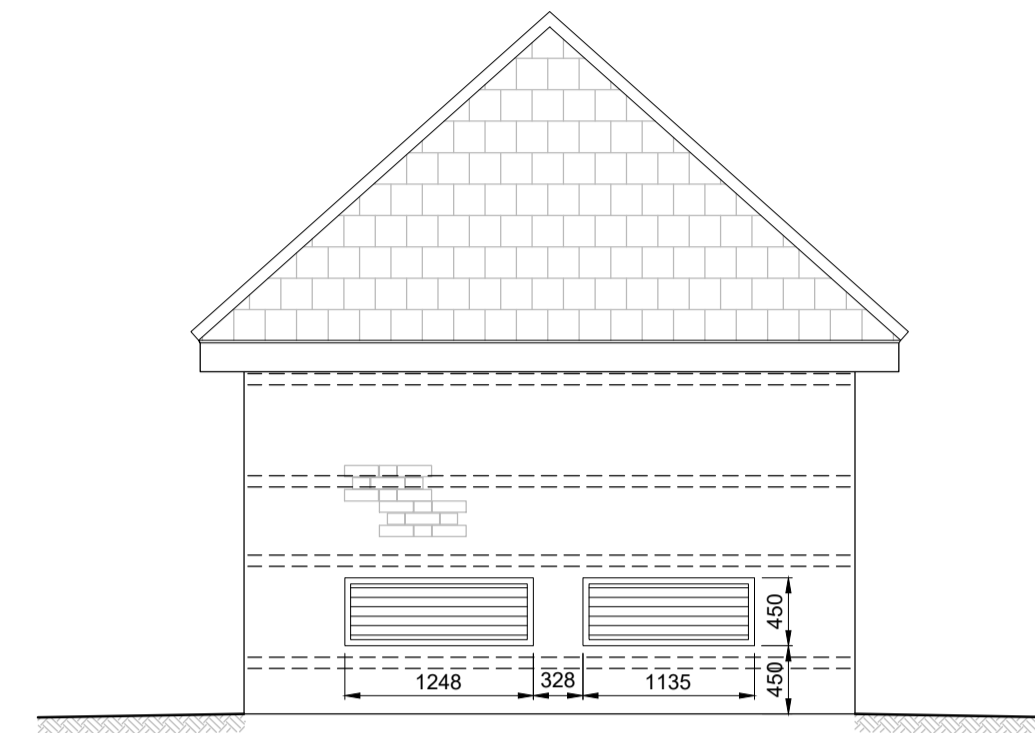

Front Elevation

Rear Elevation

Side Elevation

Section Elevations

Ground Floor

Foundation Plan

Rev	Description	By	Date

**PERSIMMON**  
 Persimmon Homes Ltd.  
 Persimmon House  
 Orion Court, Orion Avenue  
 Great Blakenham  
 Suffolk IP6 0LW  
 Tel 01473 927400

Site Name:  
**Haverhill**

---

Drawing:  
**Sub Station**

Scale@A1: 1:50	Date: Jan'23
Drawn By: AH	Checked By: GL
Drawing No: <b>039-P-100</b>	Rev: -