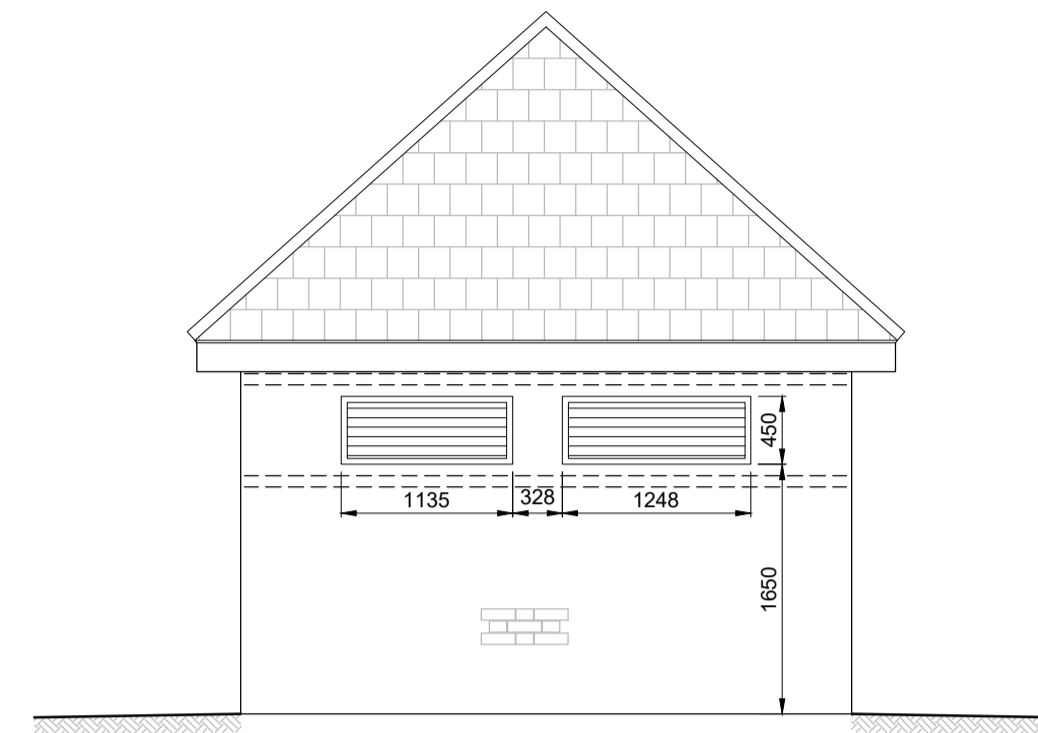

Front Elevation

Rear Elevation

Side Elevation

Section Elevations

Ground Floor

Foundation Plan

Rev	Description	By	Date

**PERSIMMON**  
 Persimmon Homes Ltd.  
 Persimmon House  
 Orion Court, Orion Avenue  
 Great Blakenham  
 Suffolk IP6 0LW  
 Tel 01473 927400

Site Name:  
**Haverhill**

---

Drawing:  
**Sub Station**

Scale@A1: 1:50	Date: Jan'23
Drawn By: AH	Checked By: GL
Drawing No: <b>039-P-100</b>	Rev: -