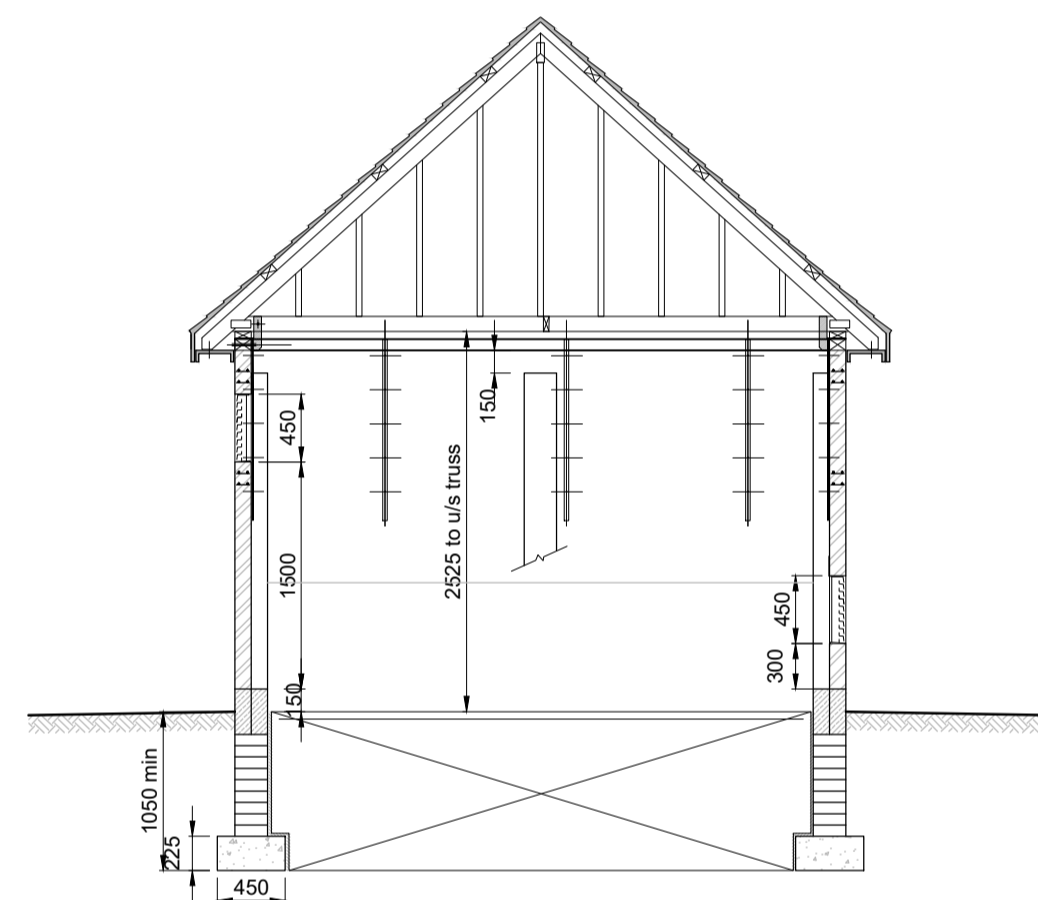

Front Elevation

Rear Elevation

Side Elevation

Section Elevations

Ground Floor

Foundation Plan

Rev	Description	By	Date

**PERSIMMON**  
 Persimmon Homes Ltd.  
 Persimmon House  
 Orion Court, Orion Avenue  
 Great Blakenham  
 Suffolk IP6 0LW  
 Tel 01473 927400

Site Name:  
**Haverhill**

---

Drawing:  
**Sub Station**

Scale@A1: 1:50	Date: Jan'23
Drawn By: AH	Checked By: GL
Drawing No: <b>039-P-100</b>	Rev: -